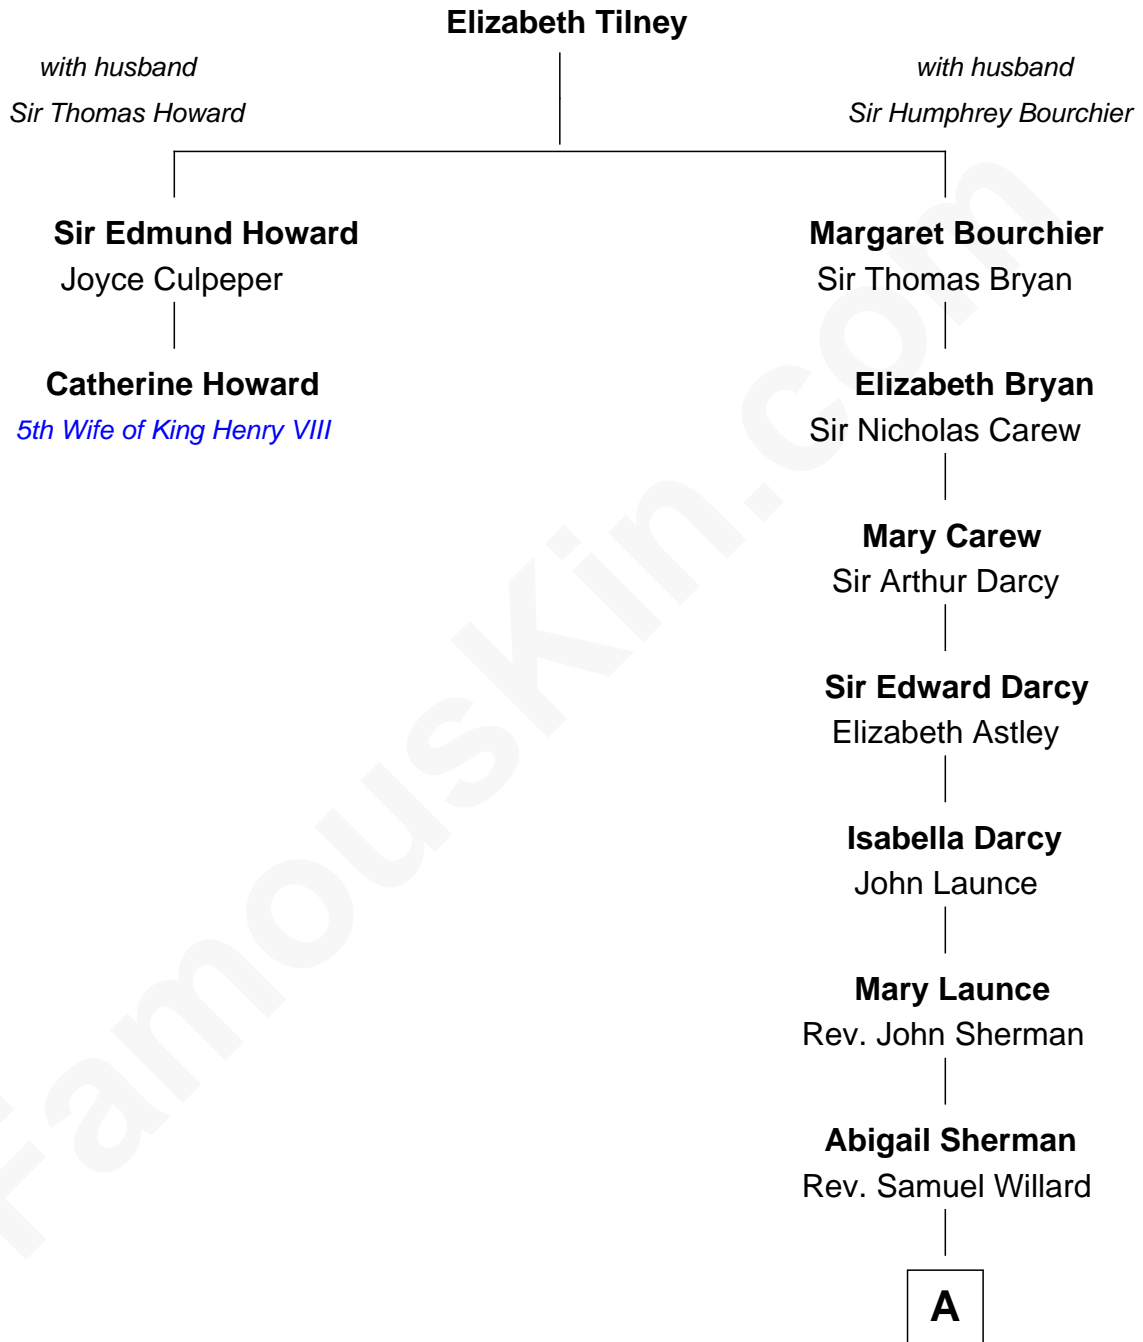

FamousKin.com

Relationship Chart of

Catherine Howard

5th Wife of King Henry VIII

1st cousin 8 times removed of

Robert Treat Paine

Signer of the Declaration of Independence