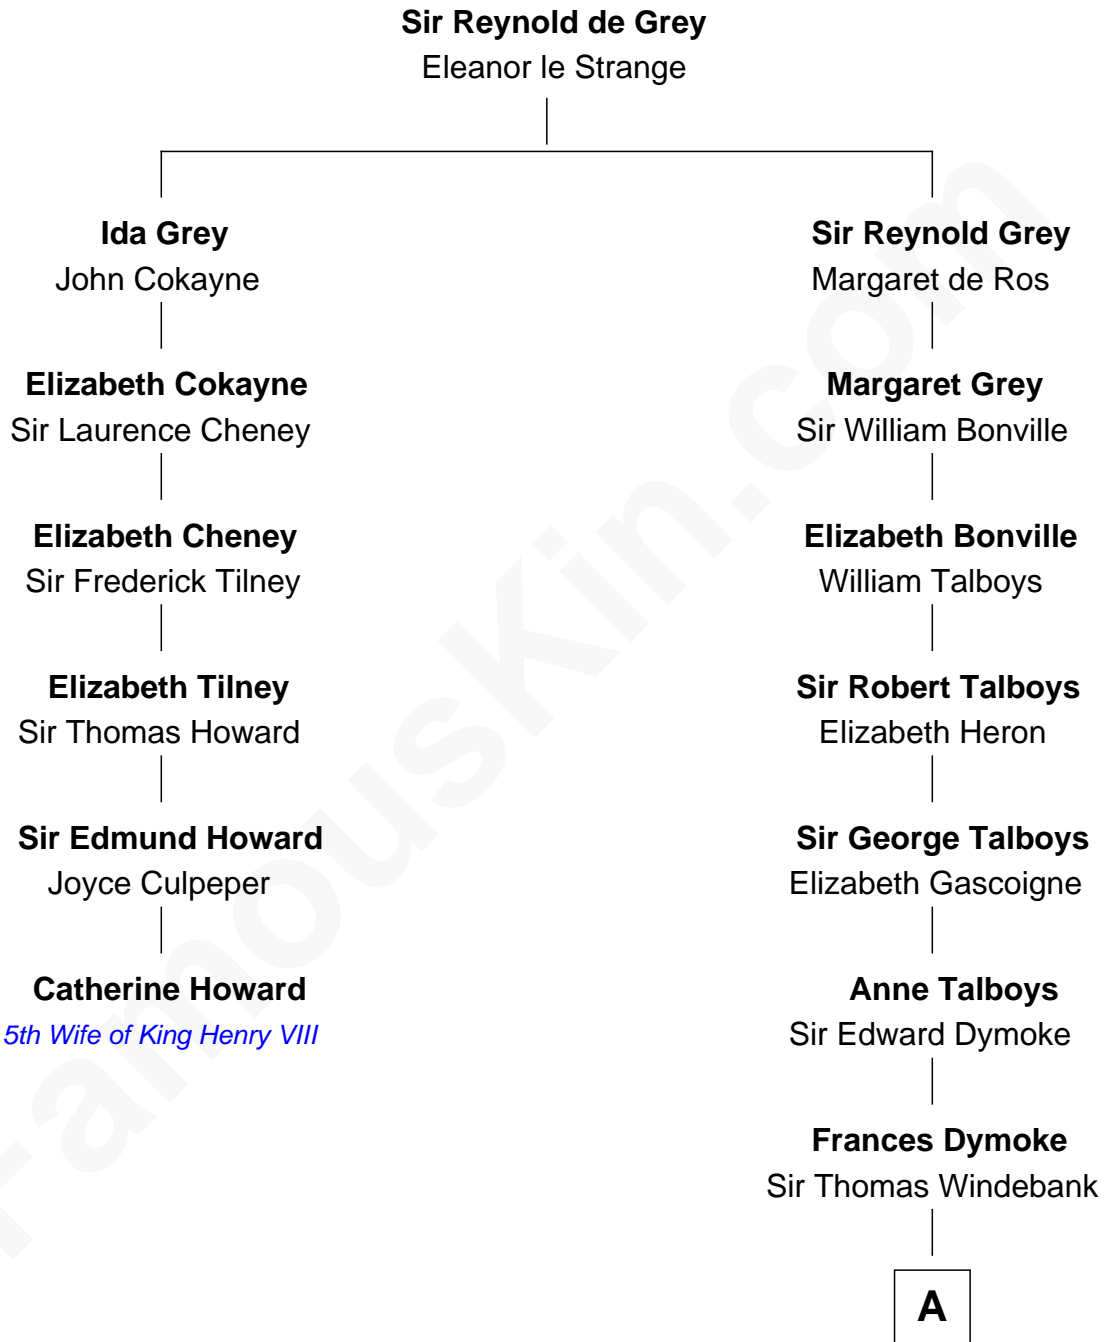

FamousKin.com

Relationship Chart of

Catherine Howard

5th Wife of King Henry VIII

5th cousin 7 times removed of

Thomas Nelson

Signer of the Declaration of Independence