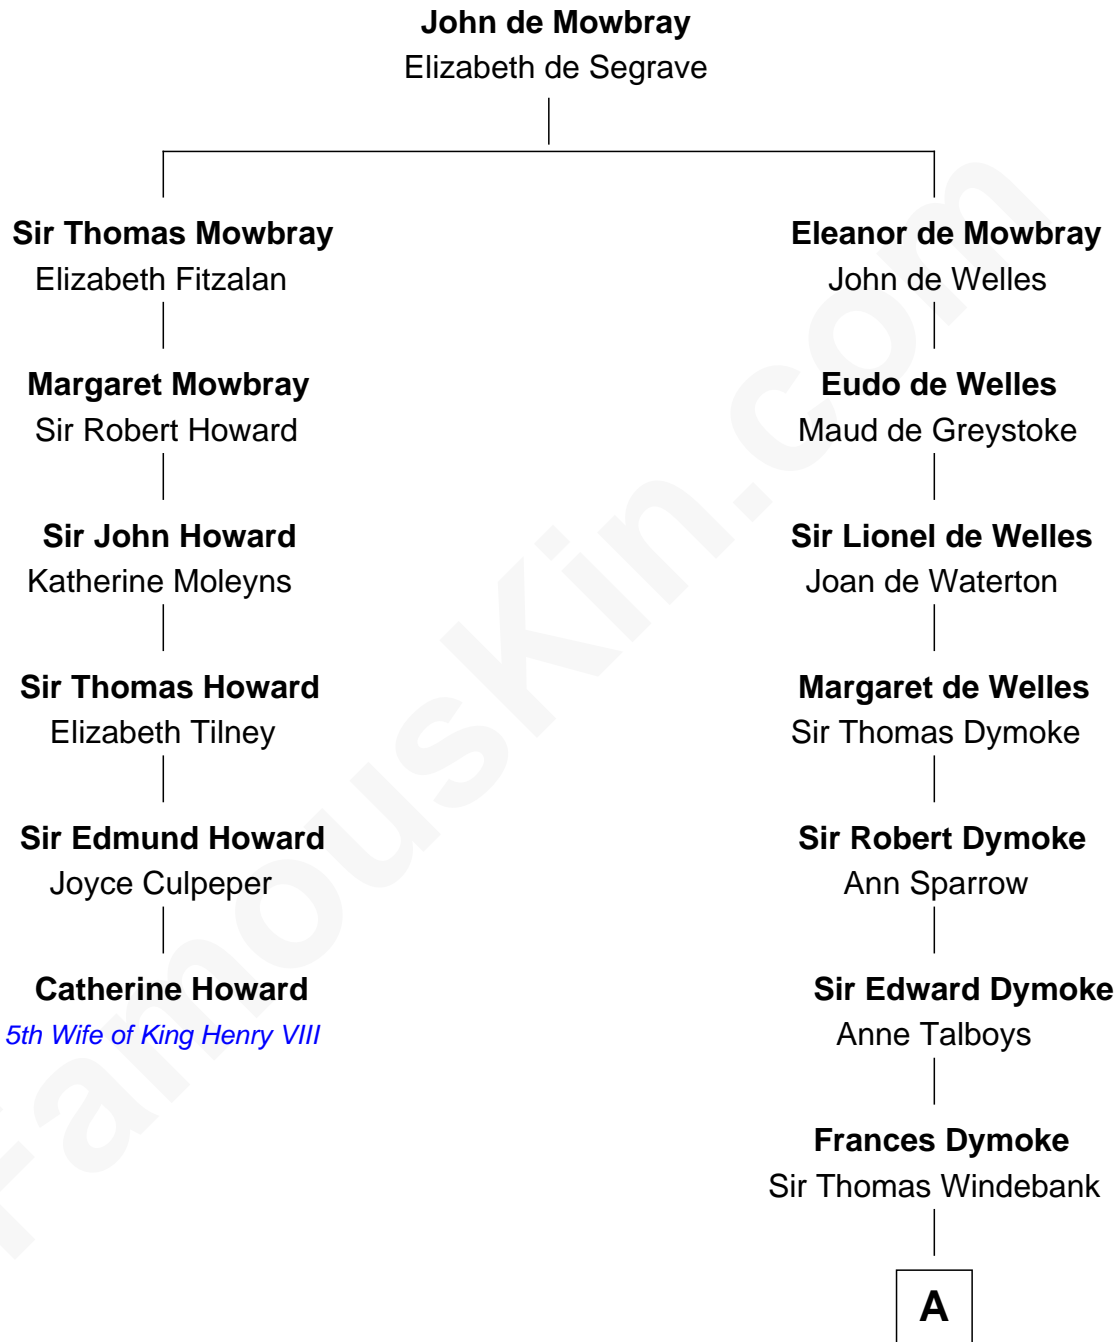

FamousKin.com

Relationship Chart of

Catherine Howard

5th Wife of King Henry VIII

5th cousin 7 times removed of

Thomas Nelson

Signer of the Declaration of Independence