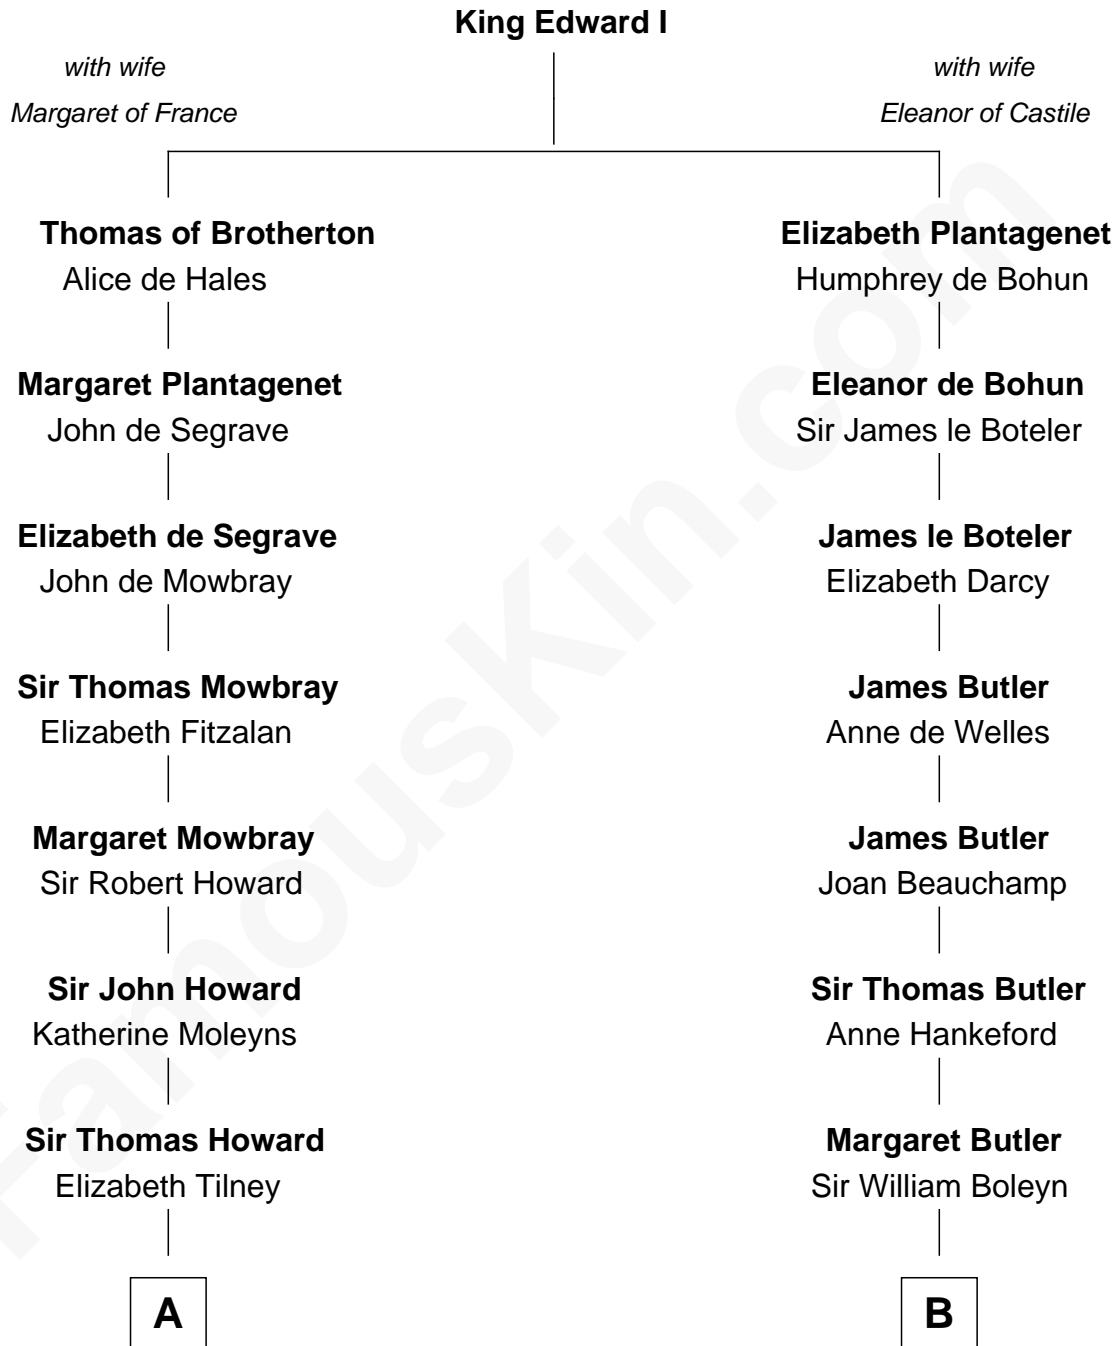

## Relationship Chart of

### Catherine Howard

5th Wife of King Henry VIII

8th cousin 8 times removed of

**William Floyd**

Signer of the Declaration of Independence

**A**

**Sir Edmund Howard**

Joyce Culpeper