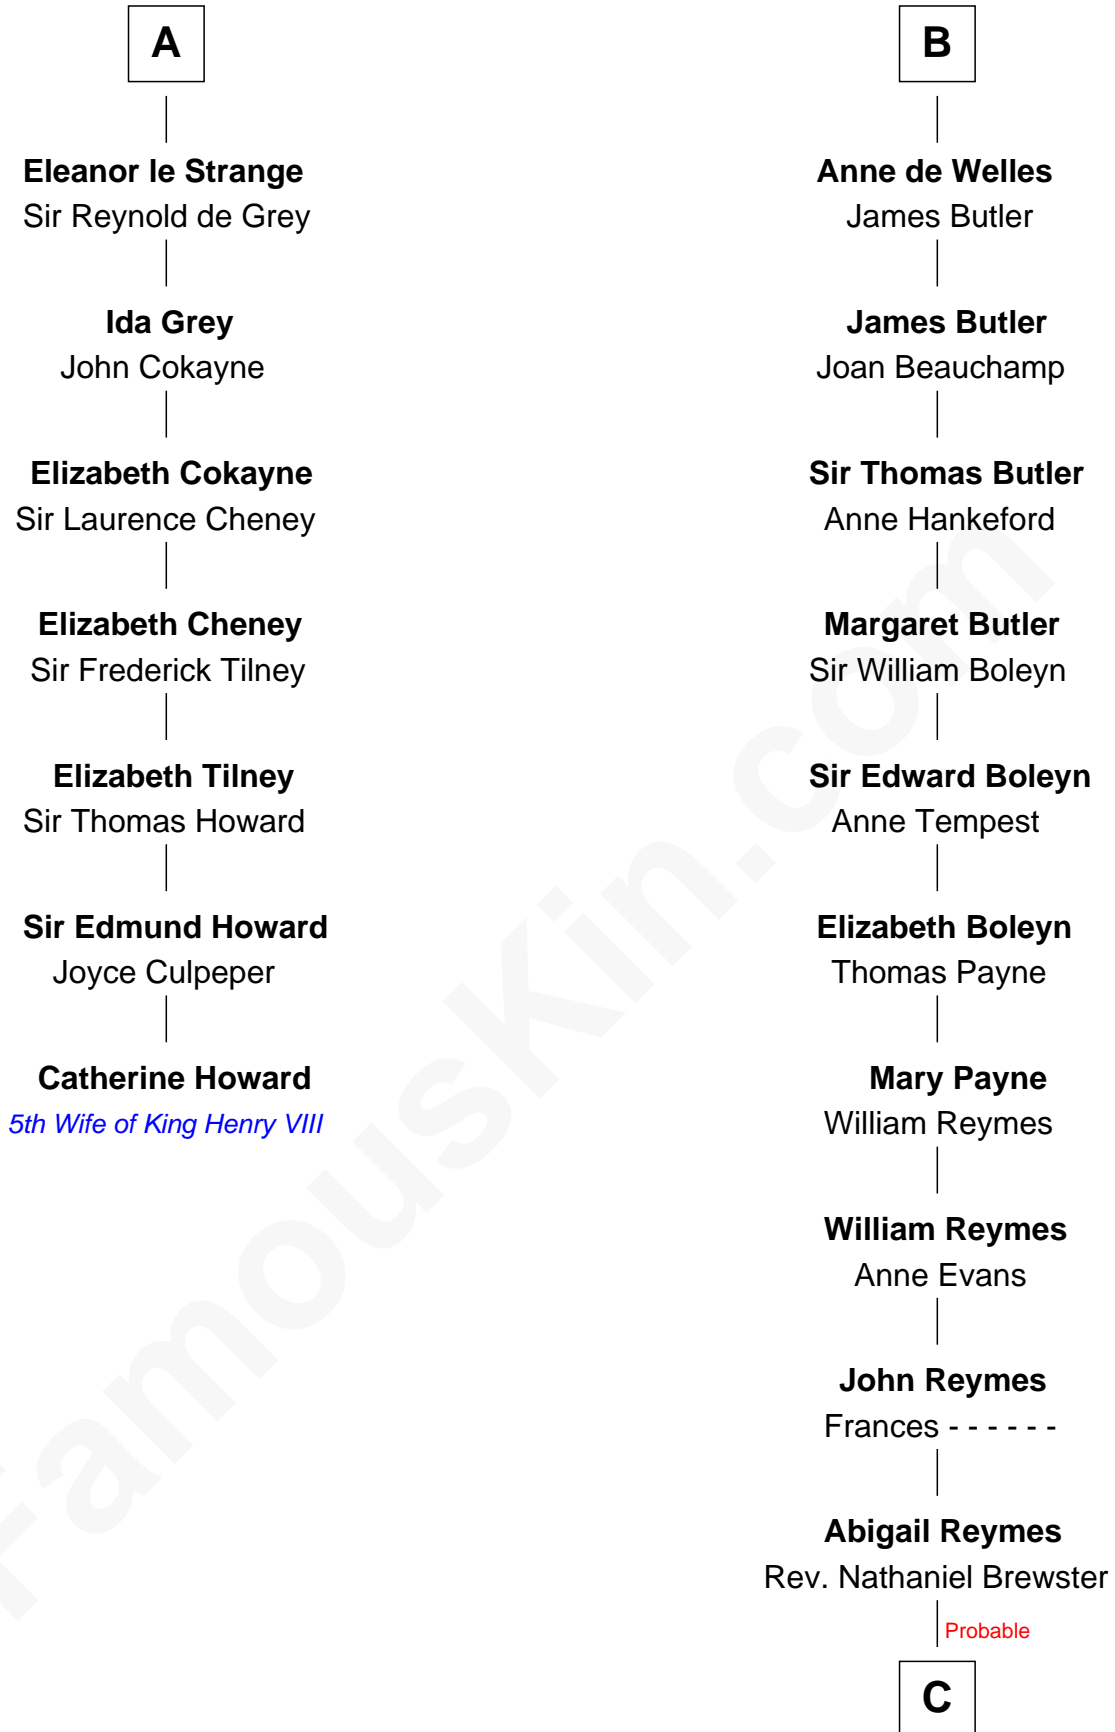

## Relationship Chart of

### Catherine Howard

5th Wife of King Henry VIII

13th cousin 7 times removed of

**William Floyd**

Signer of the Declaration of Independence

**C**

|  
**Sarah Brewster**

Jonathan Smith

|  
**Jonathan Smith**

Elizabeth Platt

|  
**Tabitha Smith**

Nicholl Floyd

|  
**William Floyd**

*Signer of Declaration of Independence*

FamousKin.com