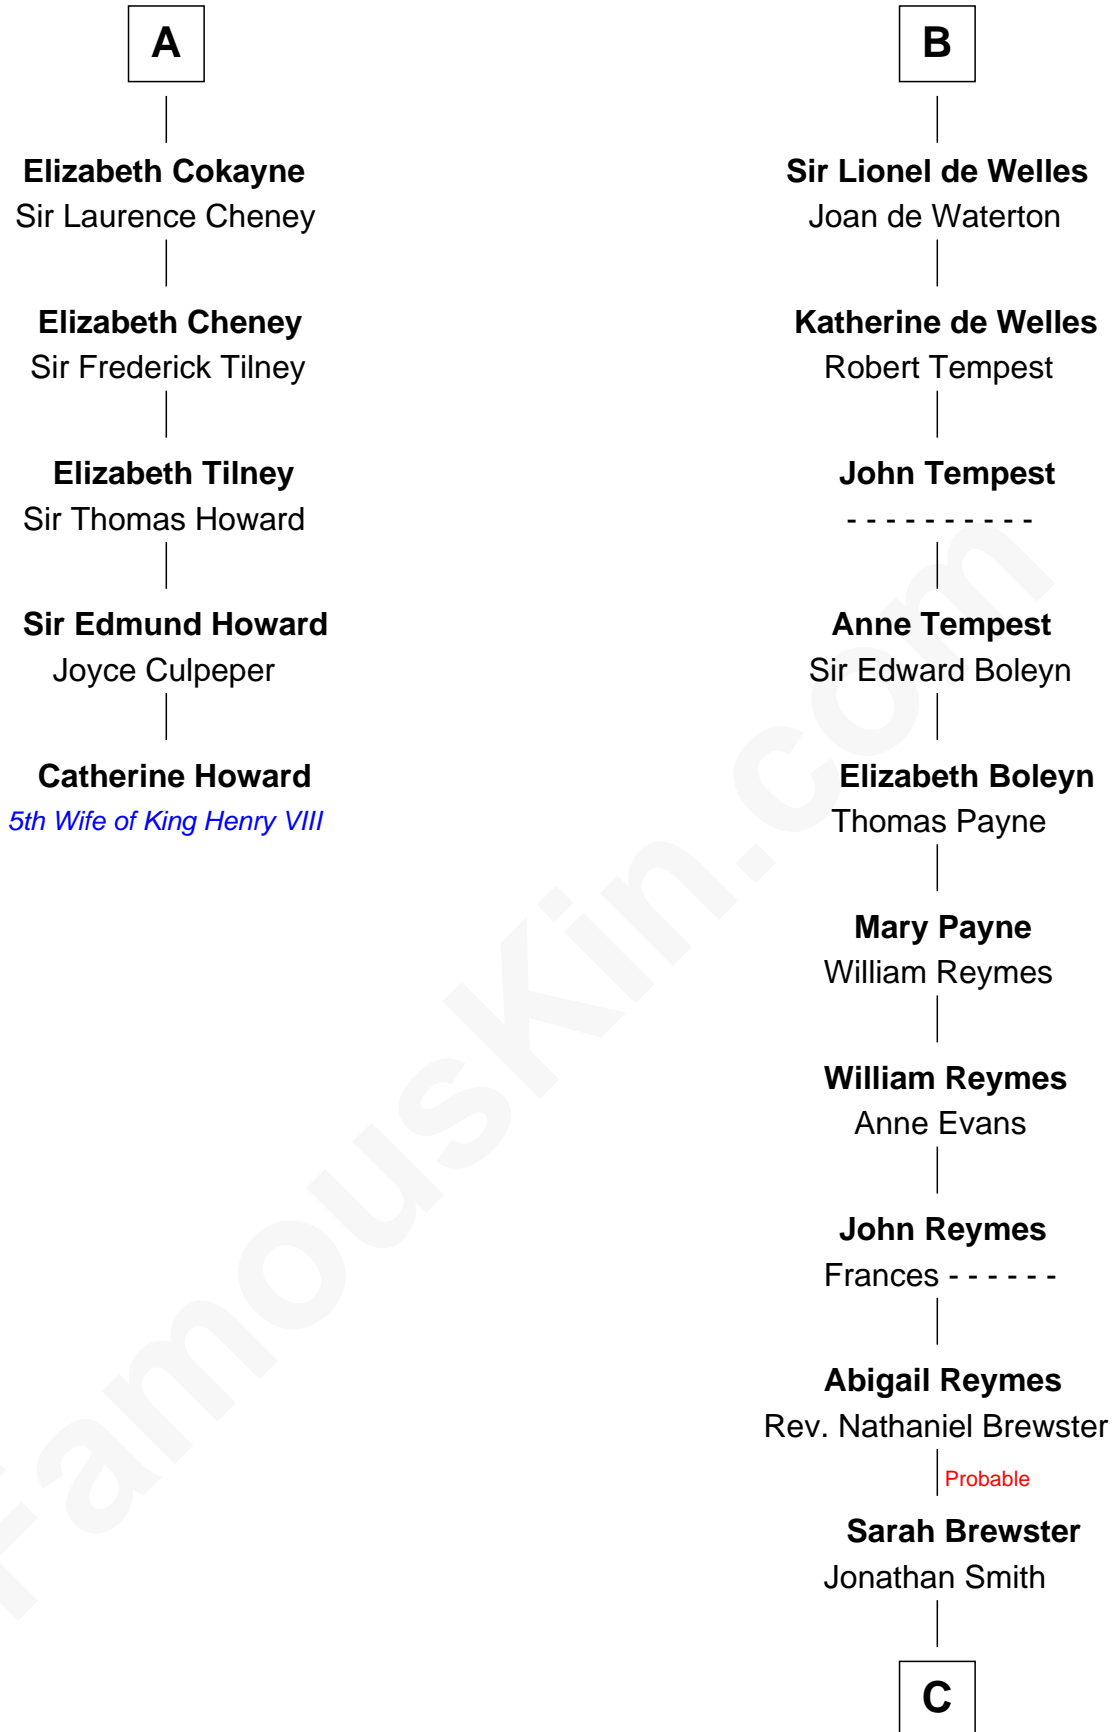

FamousKin.com

Relationship Chart of

Catherine Howard

5th Wife of King Henry VIII

11th cousin 8 times removed of

William Floyd

Signer of the Declaration of Independence

Sir William Longespee

Ela of Salisbury

C

Jonathan Smith

Elizabeth Platt

Tabitha Smith

Nicholl Floyd

William Floyd

Signer of Declaration of Independence