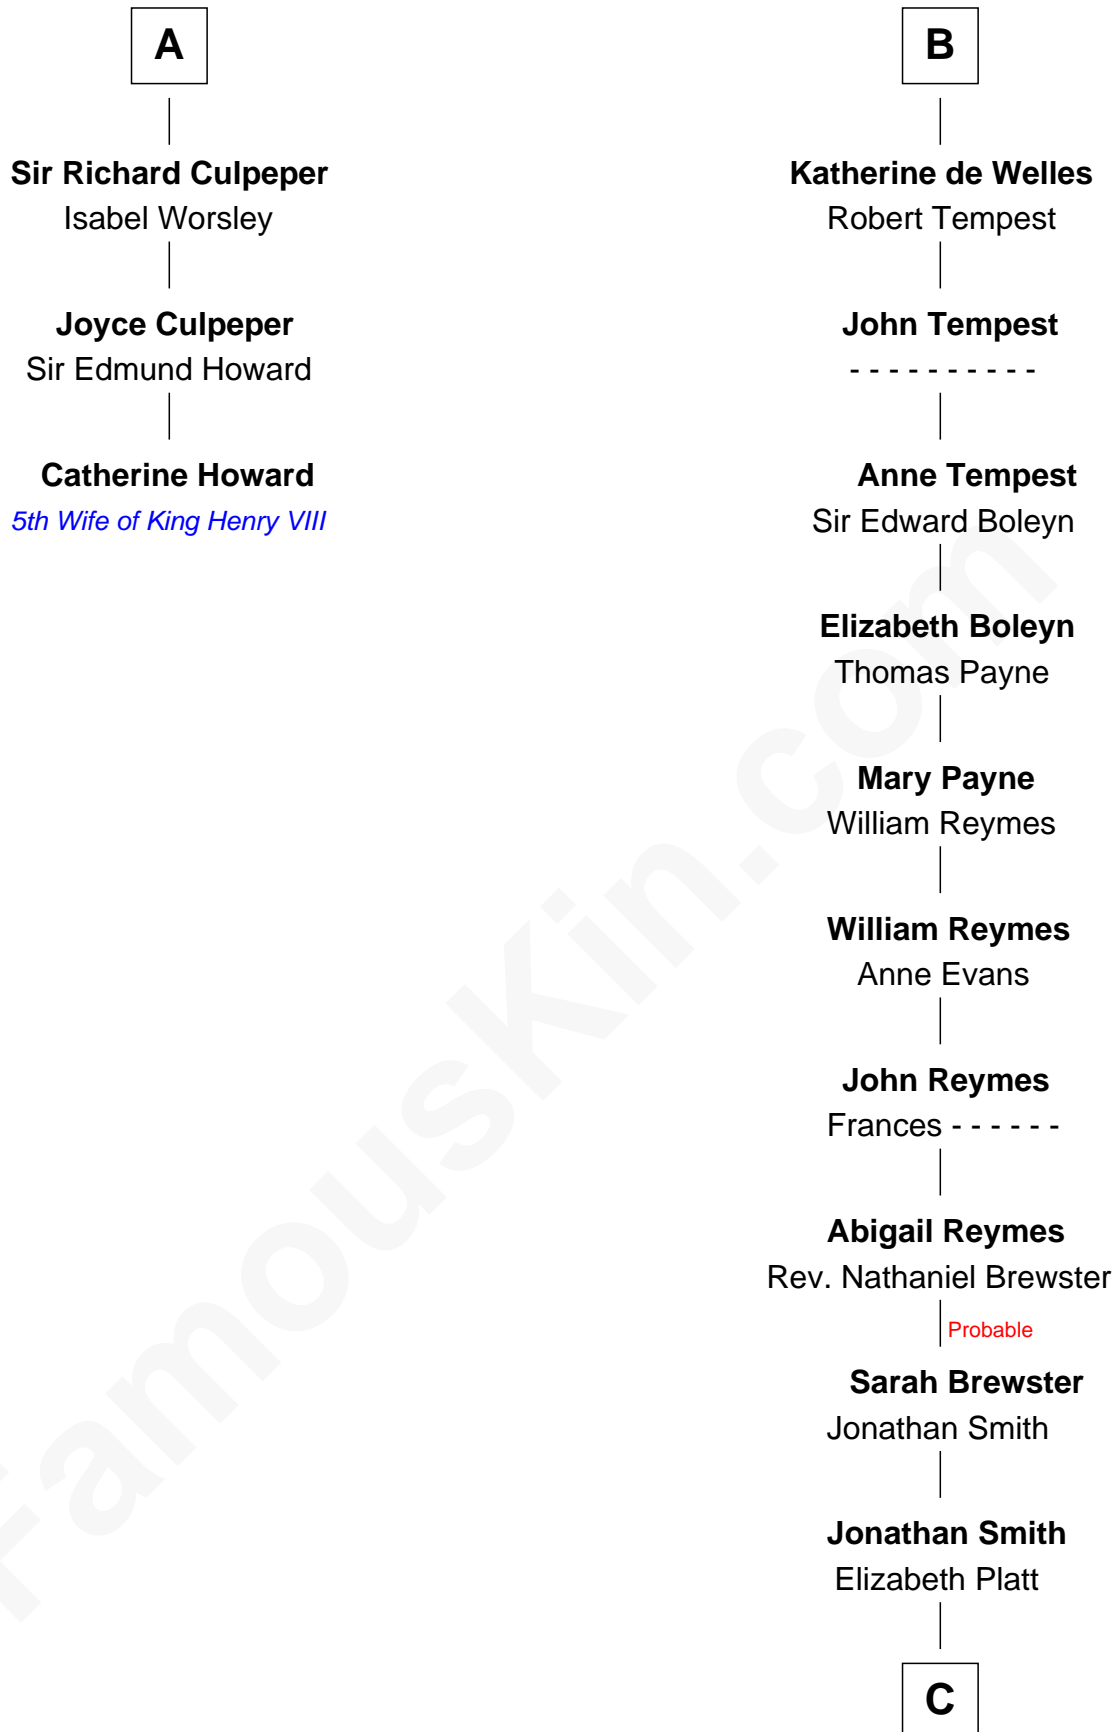

# FamousKin.com Relationship Chart of

**Catherine Howard**

*5th Wife of King Henry VIII*

9th cousin 9 times removed of

**William Floyd**

*Signer of the Declaration of Independence*

**C**

**Tabitha Smith**  
Nicholl Floyd

**William Floyd**

*Signer of Declaration of Independence*

FamousKin.com