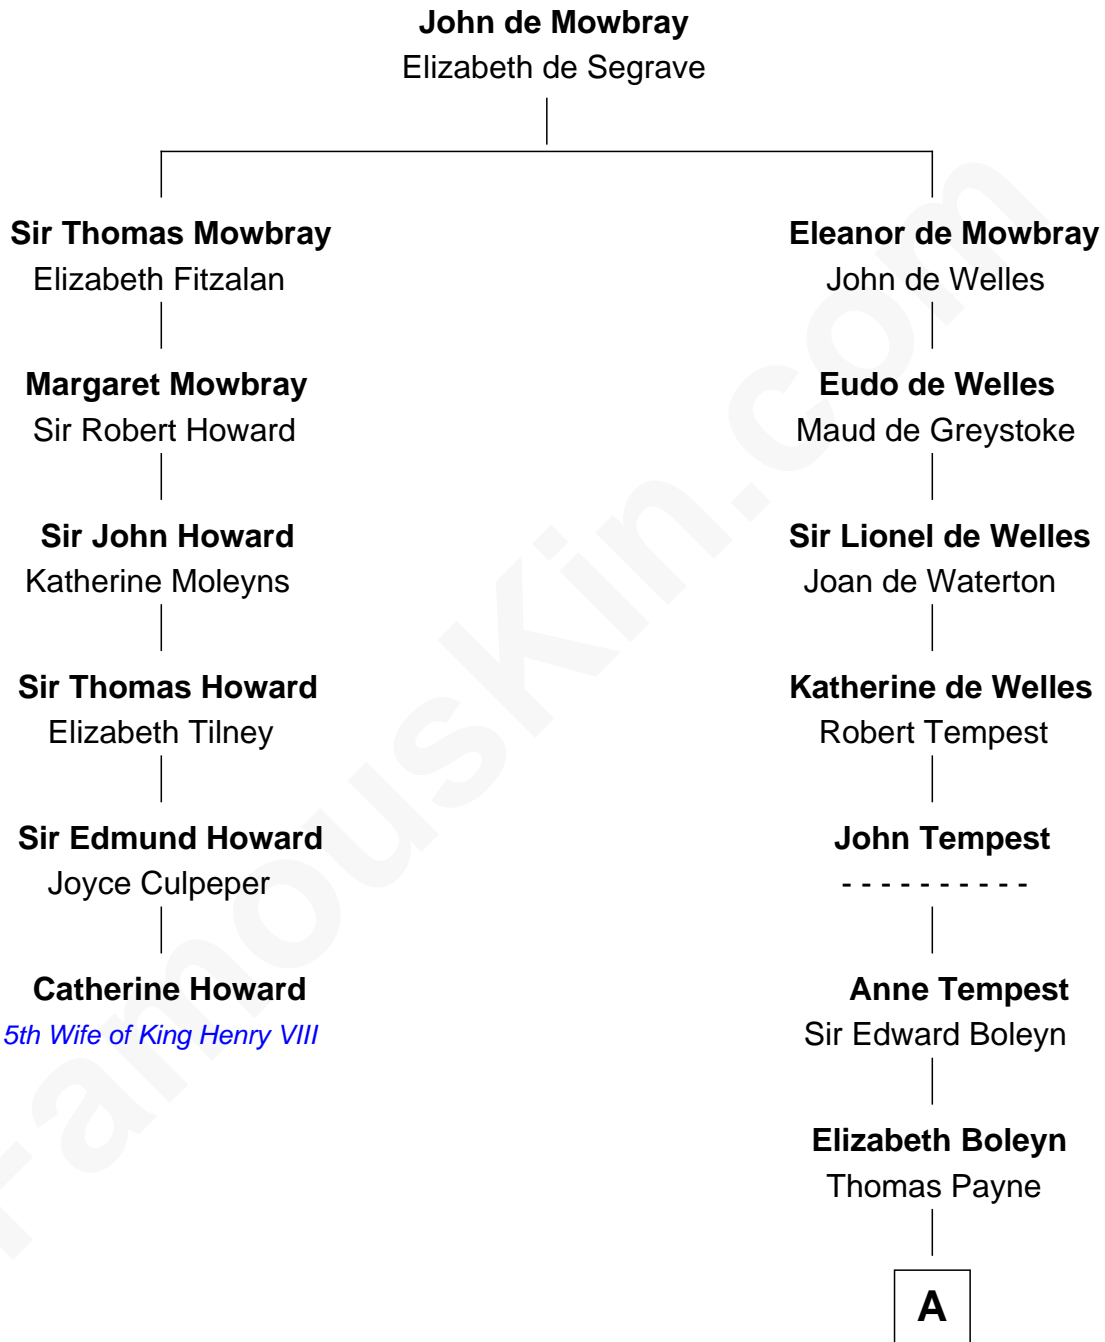

FamousKin.com

Relationship Chart of

Catherine Howard

5th Wife of King Henry VIII

5th cousin 9 times removed of

William Floyd

Signer of the Declaration of Independence

A