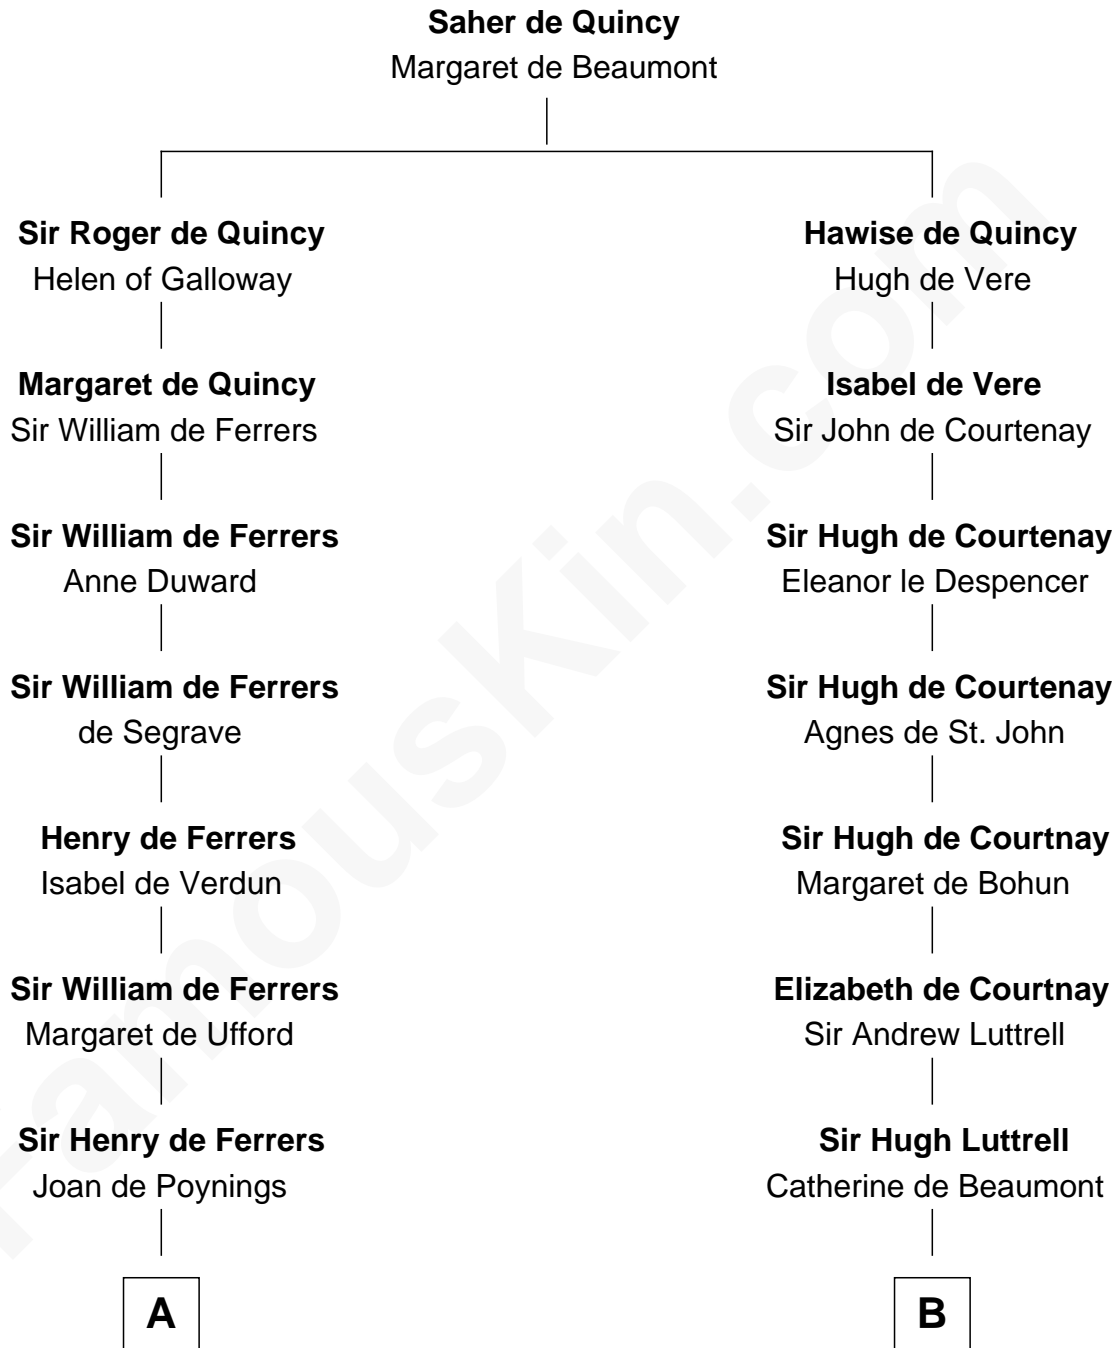

FamousKin.com

Relationship Chart of

Catherine Howard

5th Wife of King Henry VIII

11th cousin 7 times removed of

General William Whipple

Signer of the Declaration of Independence