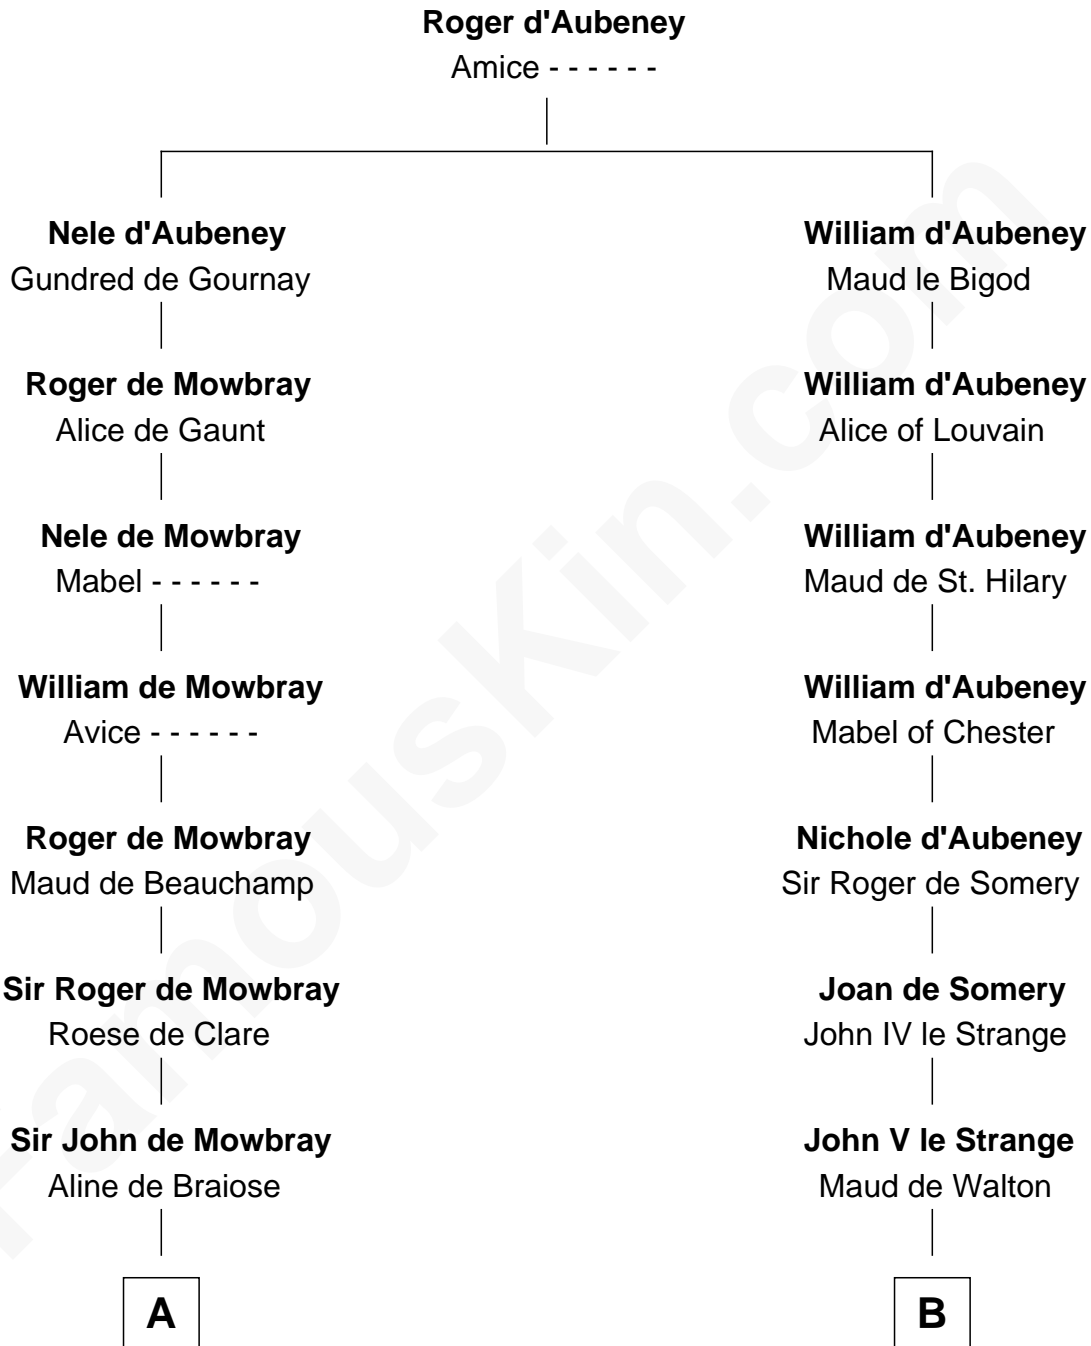

FamousKin.com

Relationship Chart of

Catherine Howard

5th Wife of King Henry VIII

14th cousin 6 times removed of

General William Whipple

Signer of the Declaration of Independence

C

Col. Samuel Appleton

Mary Oliver

Joanna Appleton

Matthew Whipple

William Whipple

Mary Cutts

General William Whipple

Signer of Declaration of Independence