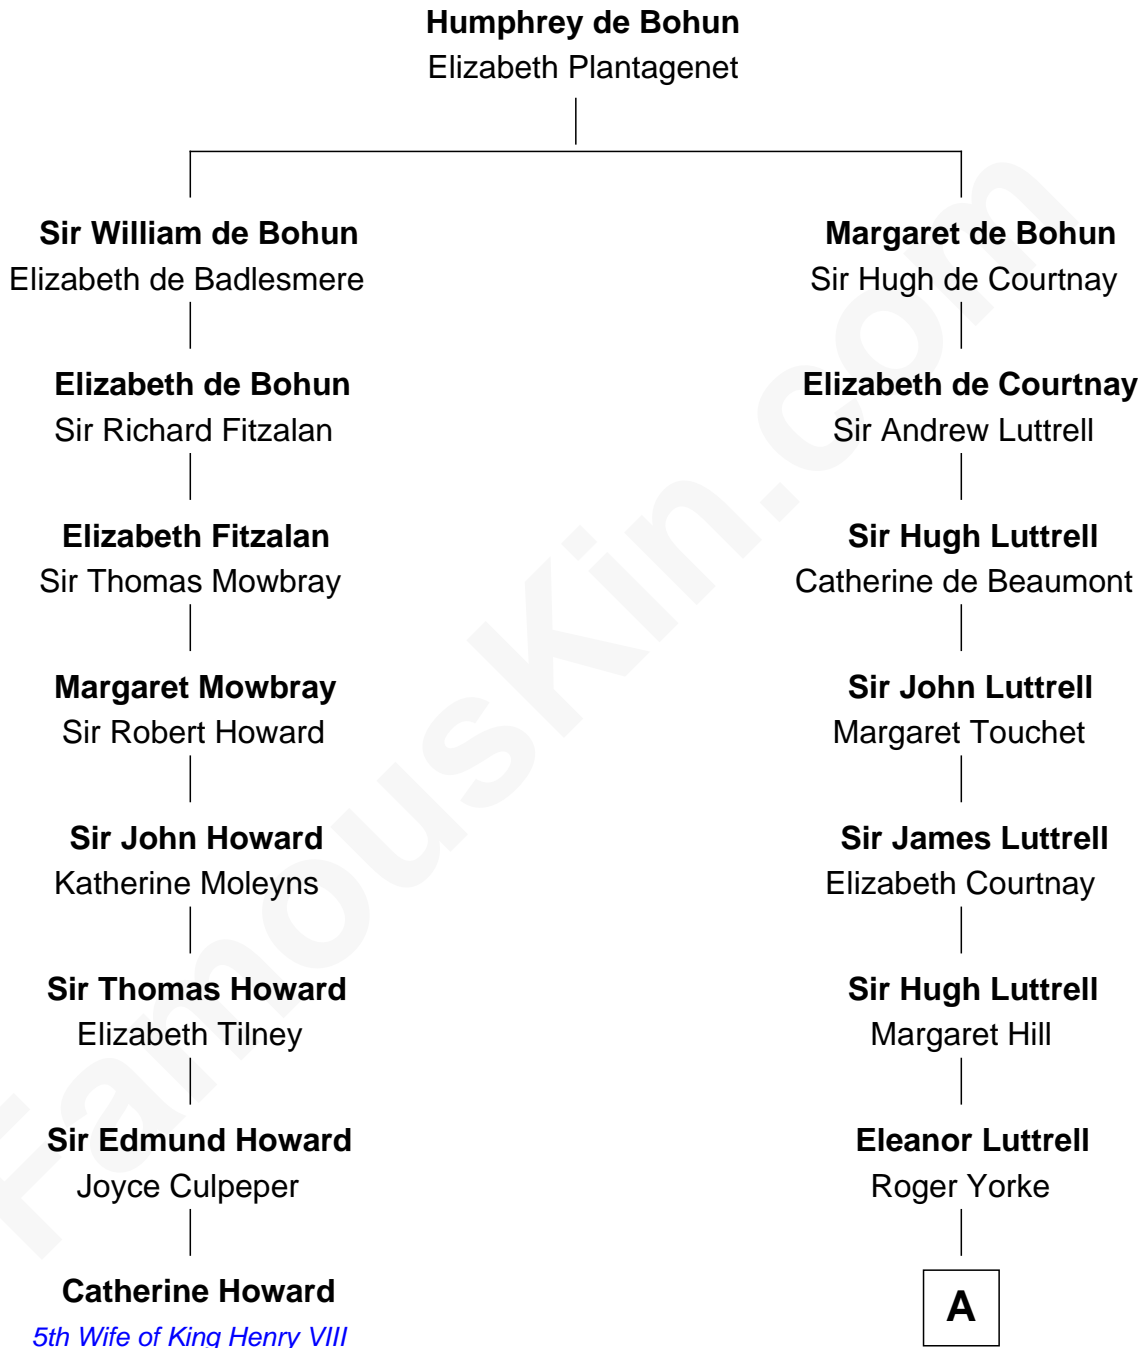

FamousKin.com

Relationship Chart of

Catherine Howard

5th Wife of King Henry VIII

7th cousin 7 times removed of

General William Whipple

Signer of the Declaration of Independence

A

Elizabeth Yorke

Edmund Percival

Christian Percival

Richard Lowle

Percival Lowell

Rebecca - - - - -

Joanna Lowell

John Oliver

Mary Oliver

Col. Samuel Appleton

Joanna Appleton

Matthew Whipple

William Whipple

Mary Cutts

General William Whipple

Signer of Declaration of Independence