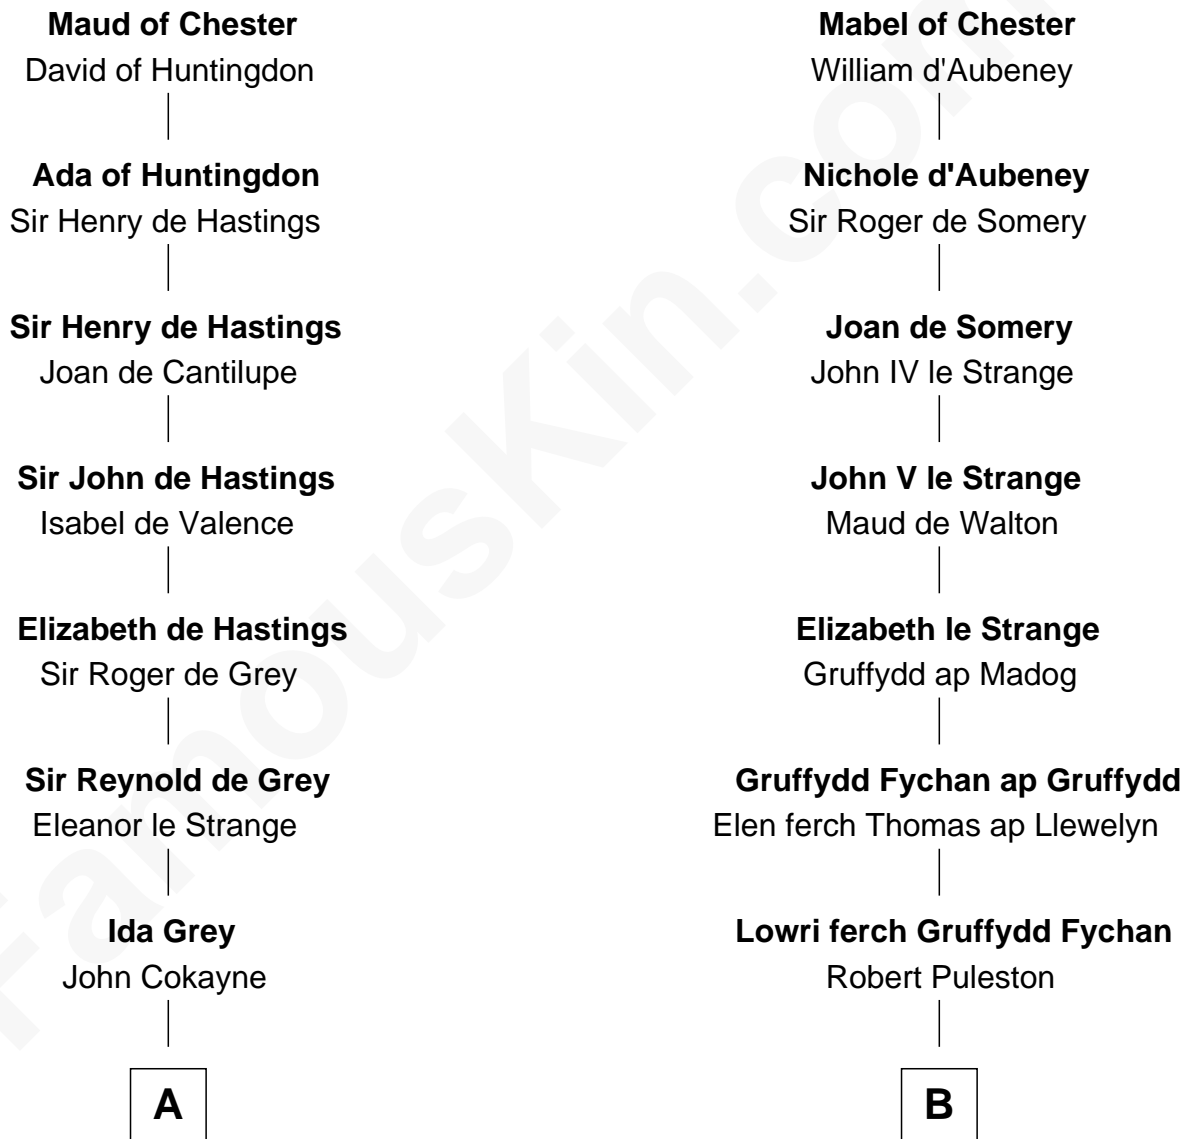

FamousKin.com Relationship Chart of

Catherine Howard

5th Wife of King Henry VIII

11th cousin 2 times removed of

Samuel Appleton

(c1586 - 1670) Great Migration Immigrant 1636

Hugh de Kevelioc
Bertrade de Montfort

A

Elizabeth Cokayne
Sir Laurence Cheney

Elizabeth Cheney
Sir Frederick Tilney

Elizabeth Tilney
Sir Thomas Howard

Sir Edmund Howard
Joyce Culpeper

Catherine Howard
5th Wife of King Henry VIII

B

Angharad Puleston
Edwart Trevor ap Daffyd

Rose Trevor ferch Edwart
Otwell Worsley

Margaret Worsley
Adrian Whetehill

Sir Richard Whetehill
Elizabeth Muston

Margery Whetehill
Edward Isaac

Mary Isaac
Thomas Appleton

Samuel Appleton
Great Migration Immigrant 1636