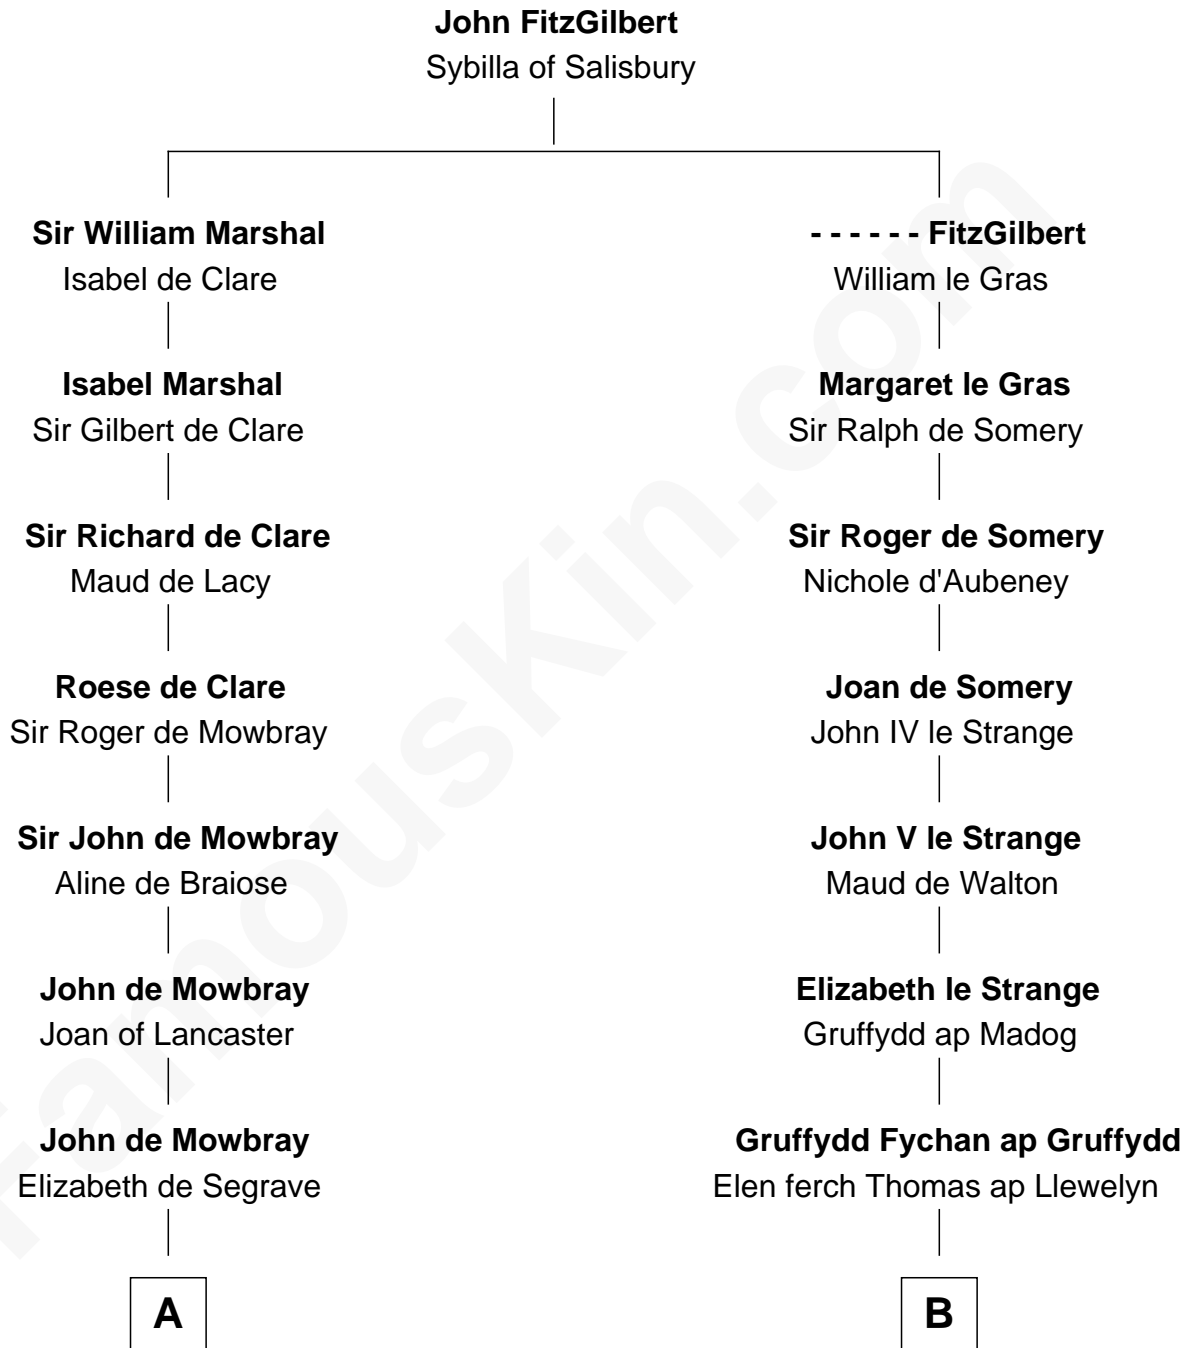

FamousKin.com

Relationship Chart of

Catherine Howard

5th Wife of King Henry VIII

12th cousin 2 times removed of

Samuel Appleton

(c1586 - 1670) Great Migration Immigrant 1636

A

Sir Thomas Mowbray

Elizabeth Fitzalan

Margaret Mowbray

Sir Robert Howard

Sir John Howard

Katherine Moleyns

Sir Thomas Howard

Elizabeth Tilney