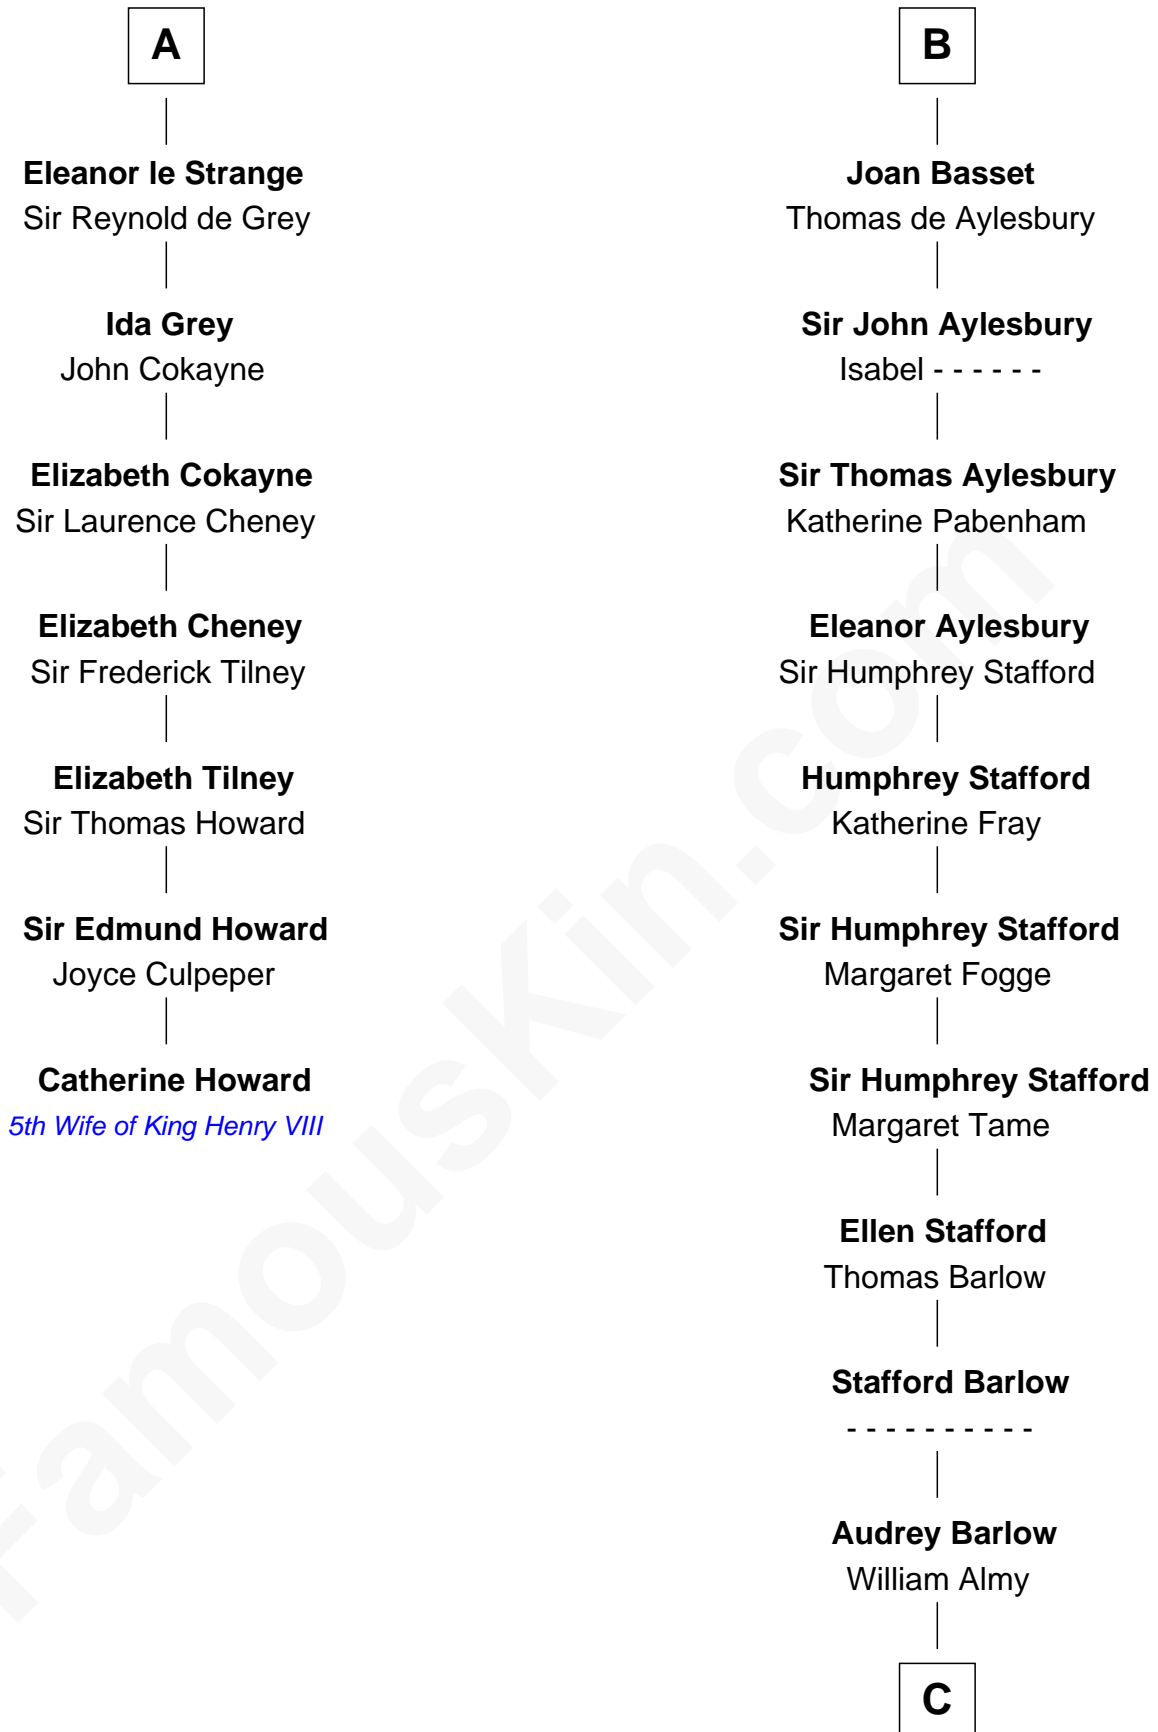

FamousKin.com Relationship Chart of

Catherine Howard

5th Wife of King Henry VIII

13th cousin 8 times removed of

Robert Townsend

Member of the Culper Spy Ring during the American Revolution

C

—
Job Almy

Mary Unthank
—

Audrey Almy

James Townsend
—

Jacob Townsend

Phoebe Seaman
—

Samuel Townsend

Sarah Stoddard
—

Robert Townsend

Spy known as "Culper Jr."