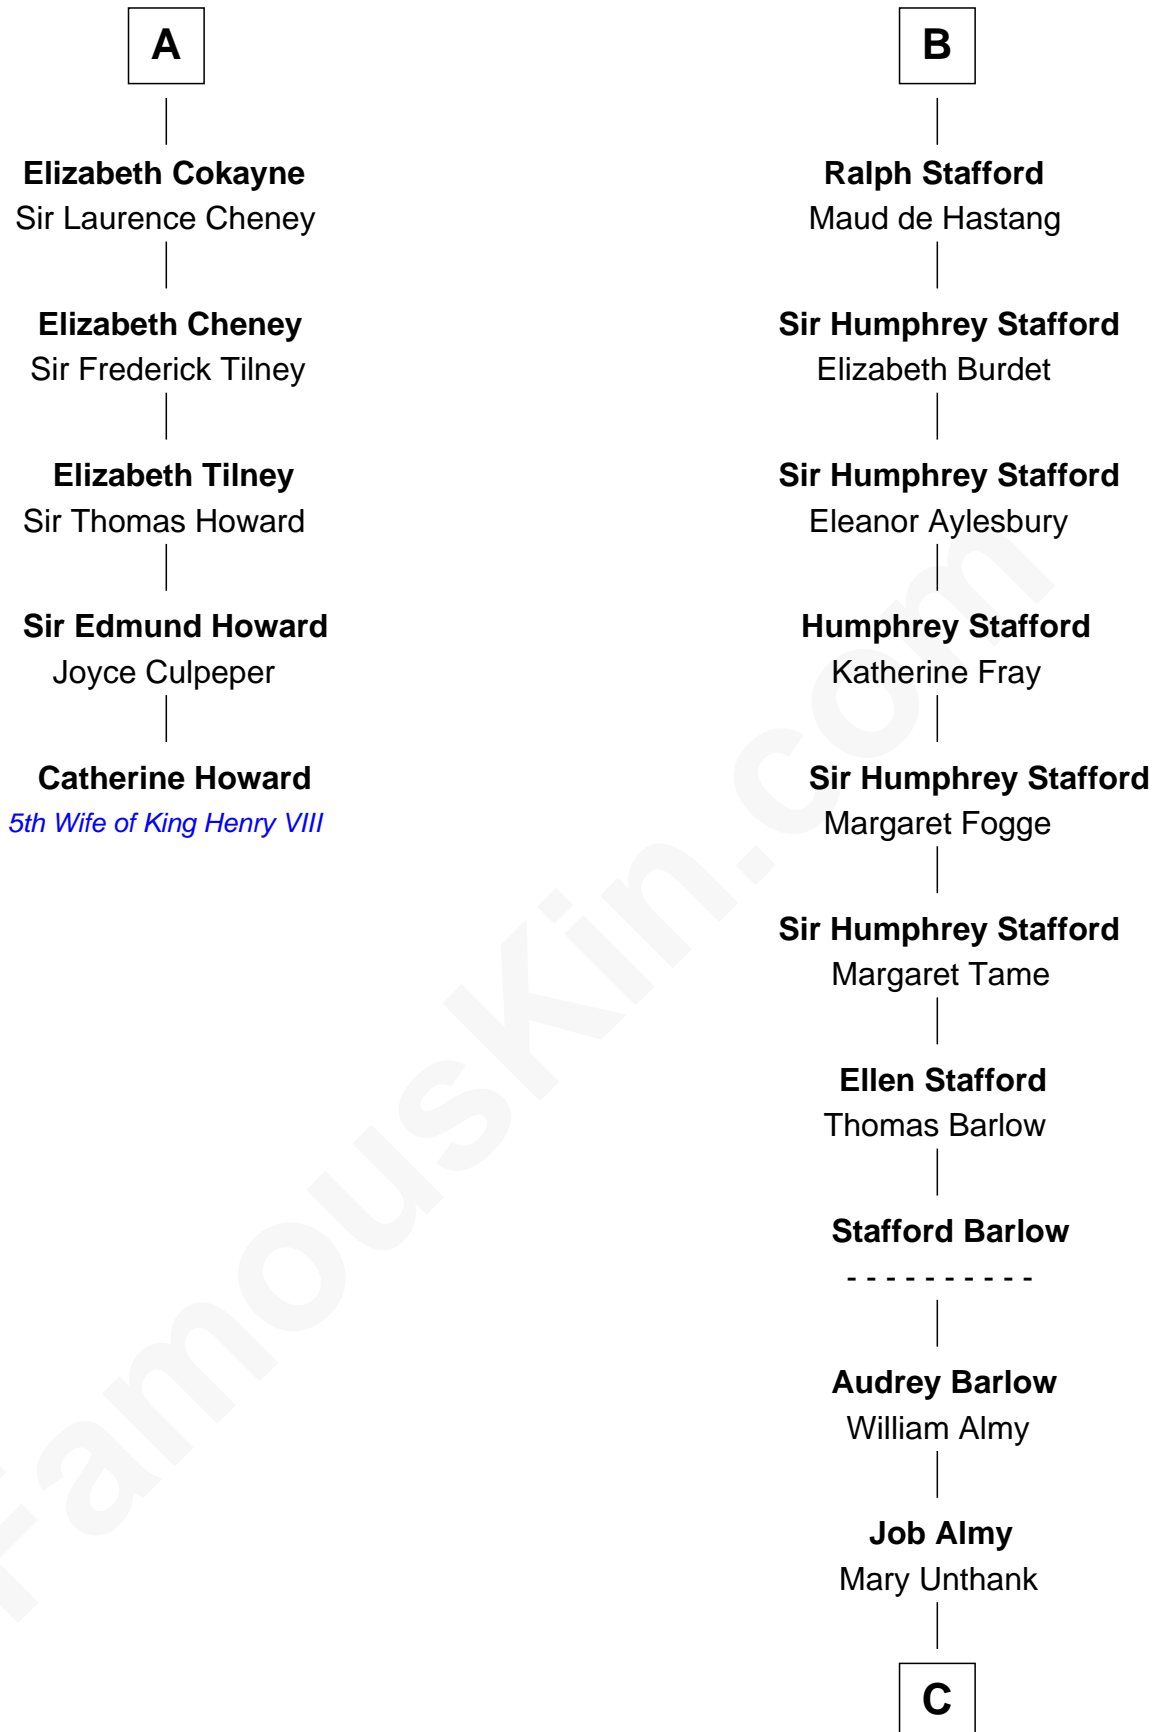

# FamousKin.com Relationship Chart of

**Catherine Howard**

*5th Wife of King Henry VIII*

11th cousin 9 times removed of

**Robert Townsend**

*Member of the Culper Spy Ring during the American Revolution*

**C**

**Audrey Almy**  
James Townsend

**Jacob Townsend**  
Phoebe Seaman

**Samuel Townsend**  
Sarah Stoddard

**Robert Townsend**  
*Spy known as "Culper Jr."*