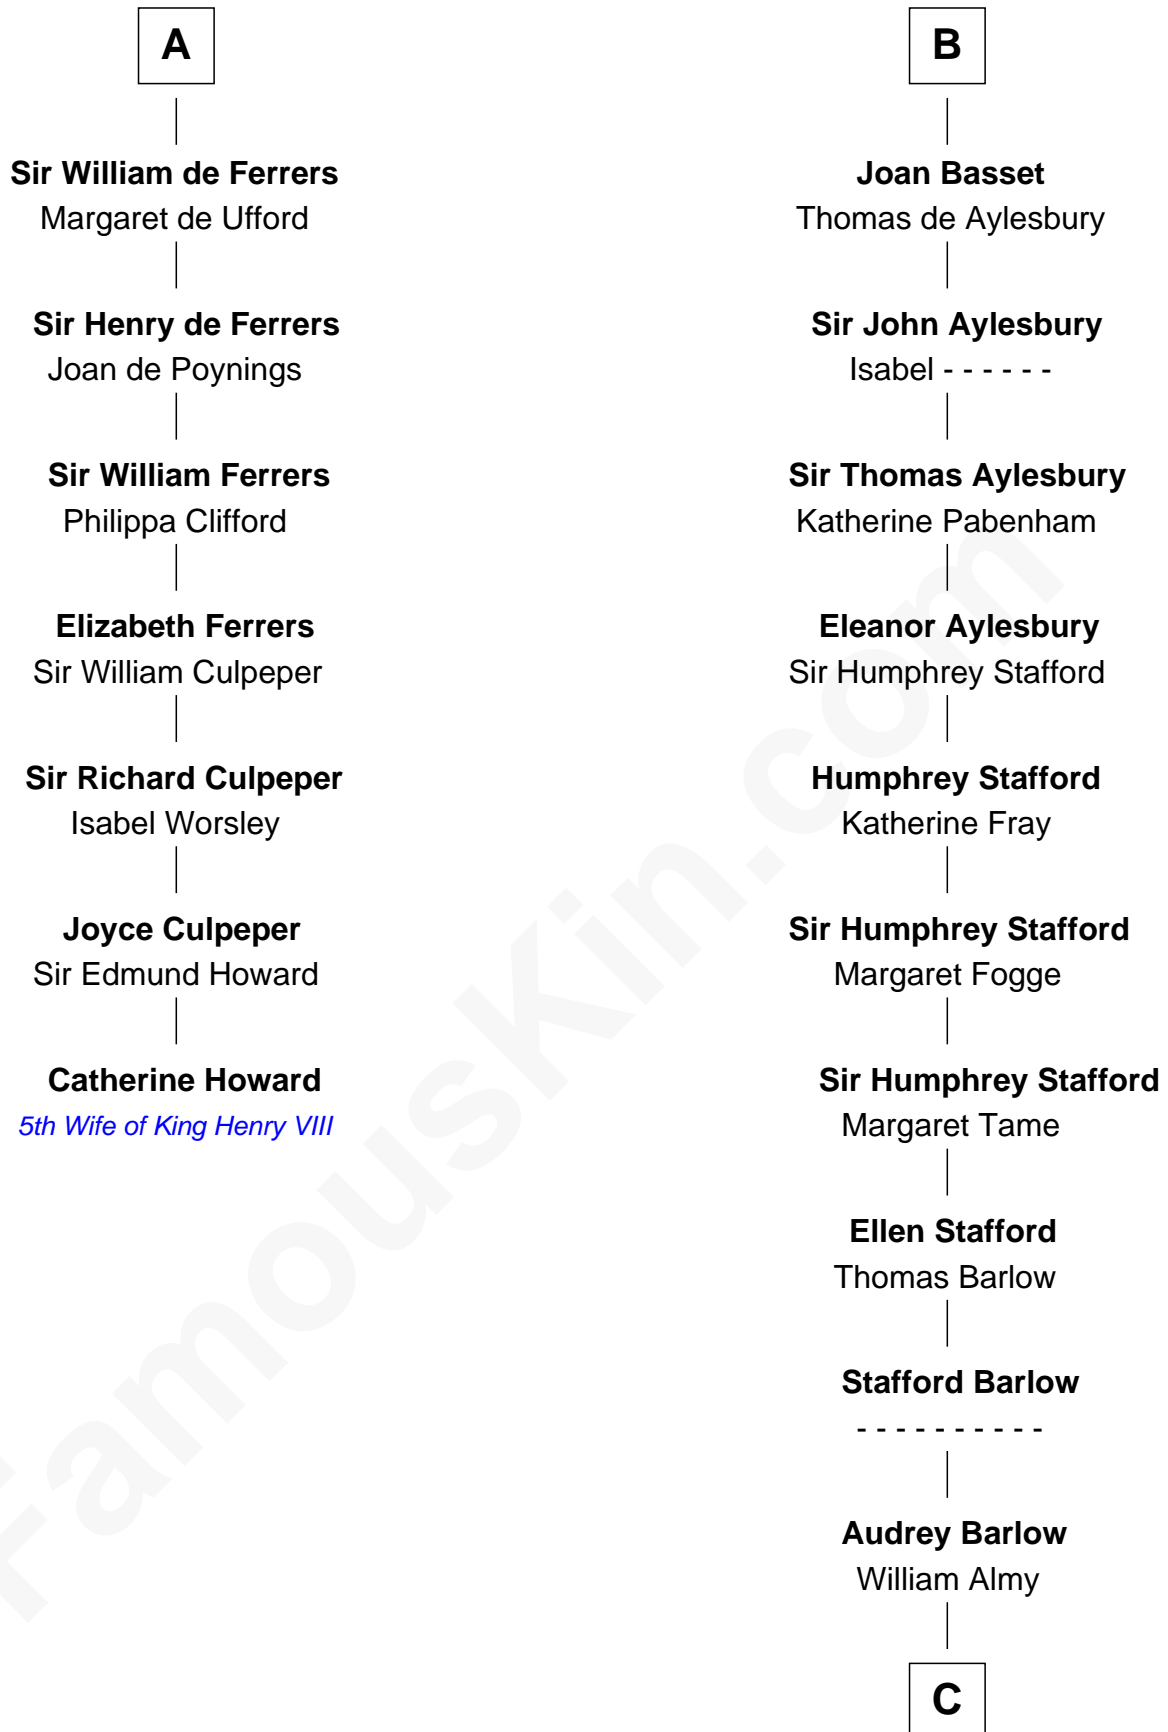

FamousKin.com Relationship Chart of

Catherine Howard

5th Wife of King Henry VIII

13th cousin 8 times removed of

Robert Townsend

Member of the Culper Spy Ring during the American Revolution

Saher I de Quincy

Maud de St. Liz

C

—
Job Almy

Mary Unthank
—

Audrey Almy

James Townsend
—

Jacob Townsend

Phoebe Seaman
—

Samuel Townsend

Sarah Stoddard
—

Robert Townsend

Spy known as "Culper Jr."

FamousKin.com