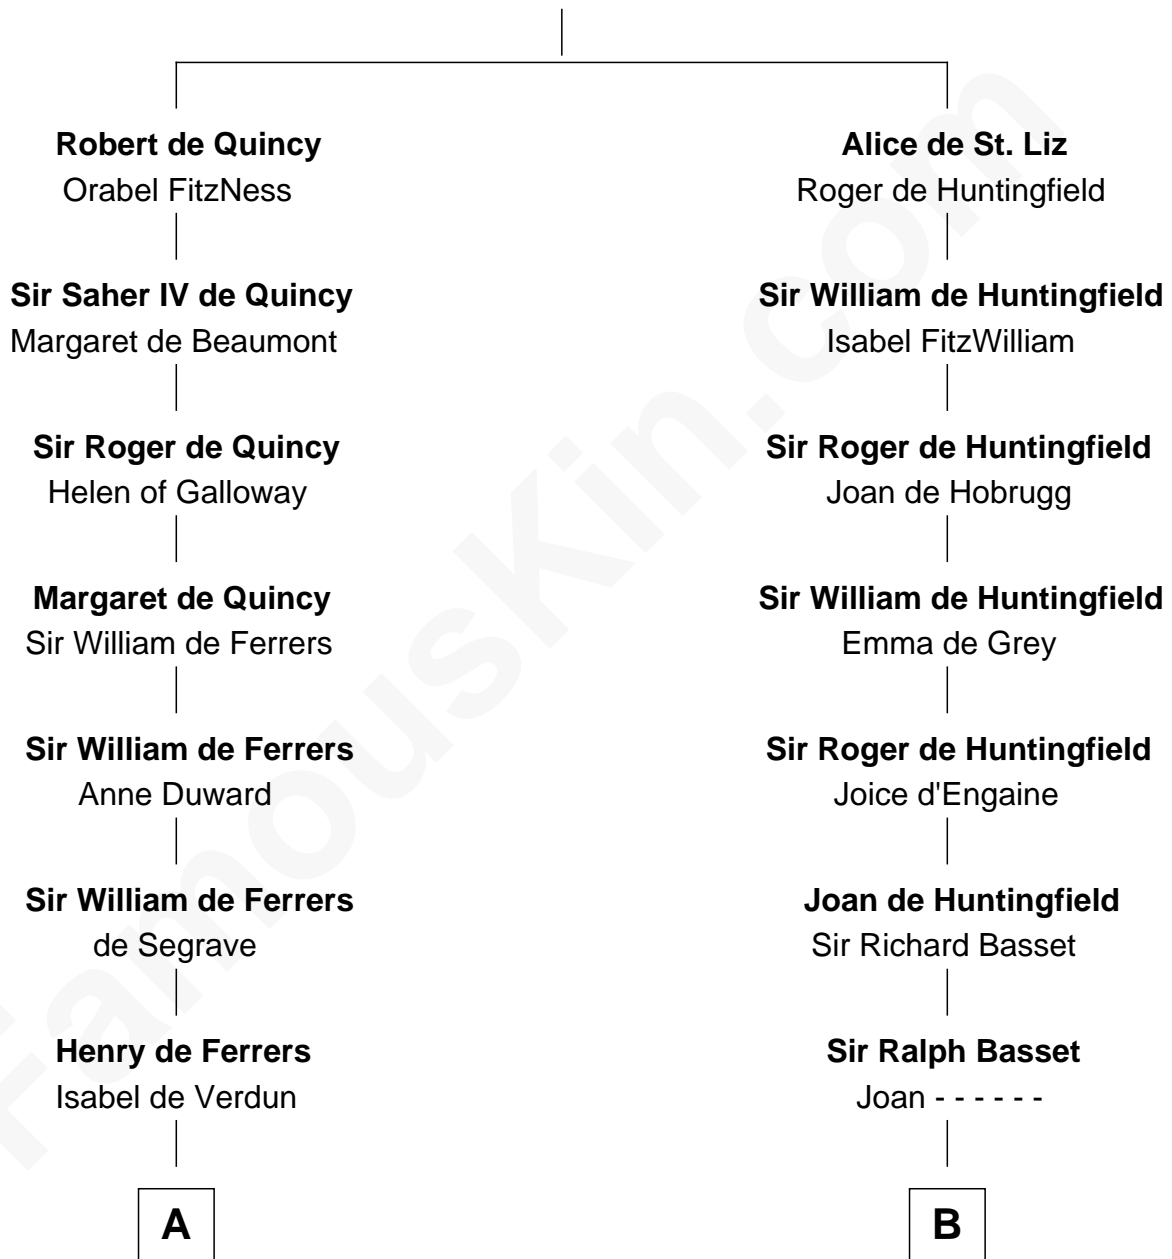

FamousKin.com Relationship Chart of

Catherine Howard

5th Wife of King Henry VIII

13th cousin 8 times removed of

Robert Townsend

Member of the Culper Spy Ring during the American Revolution

Saher I de Quincy

Maud de St. Liz

C

—
Job Almy

Mary Unthank
—

Audrey Almy

James Townsend
—

Jacob Townsend

Phoebe Seaman
—

Samuel Townsend

Sarah Stoddard
—

Robert Townsend

Spy known as "Culper Jr."

FamousKin.com