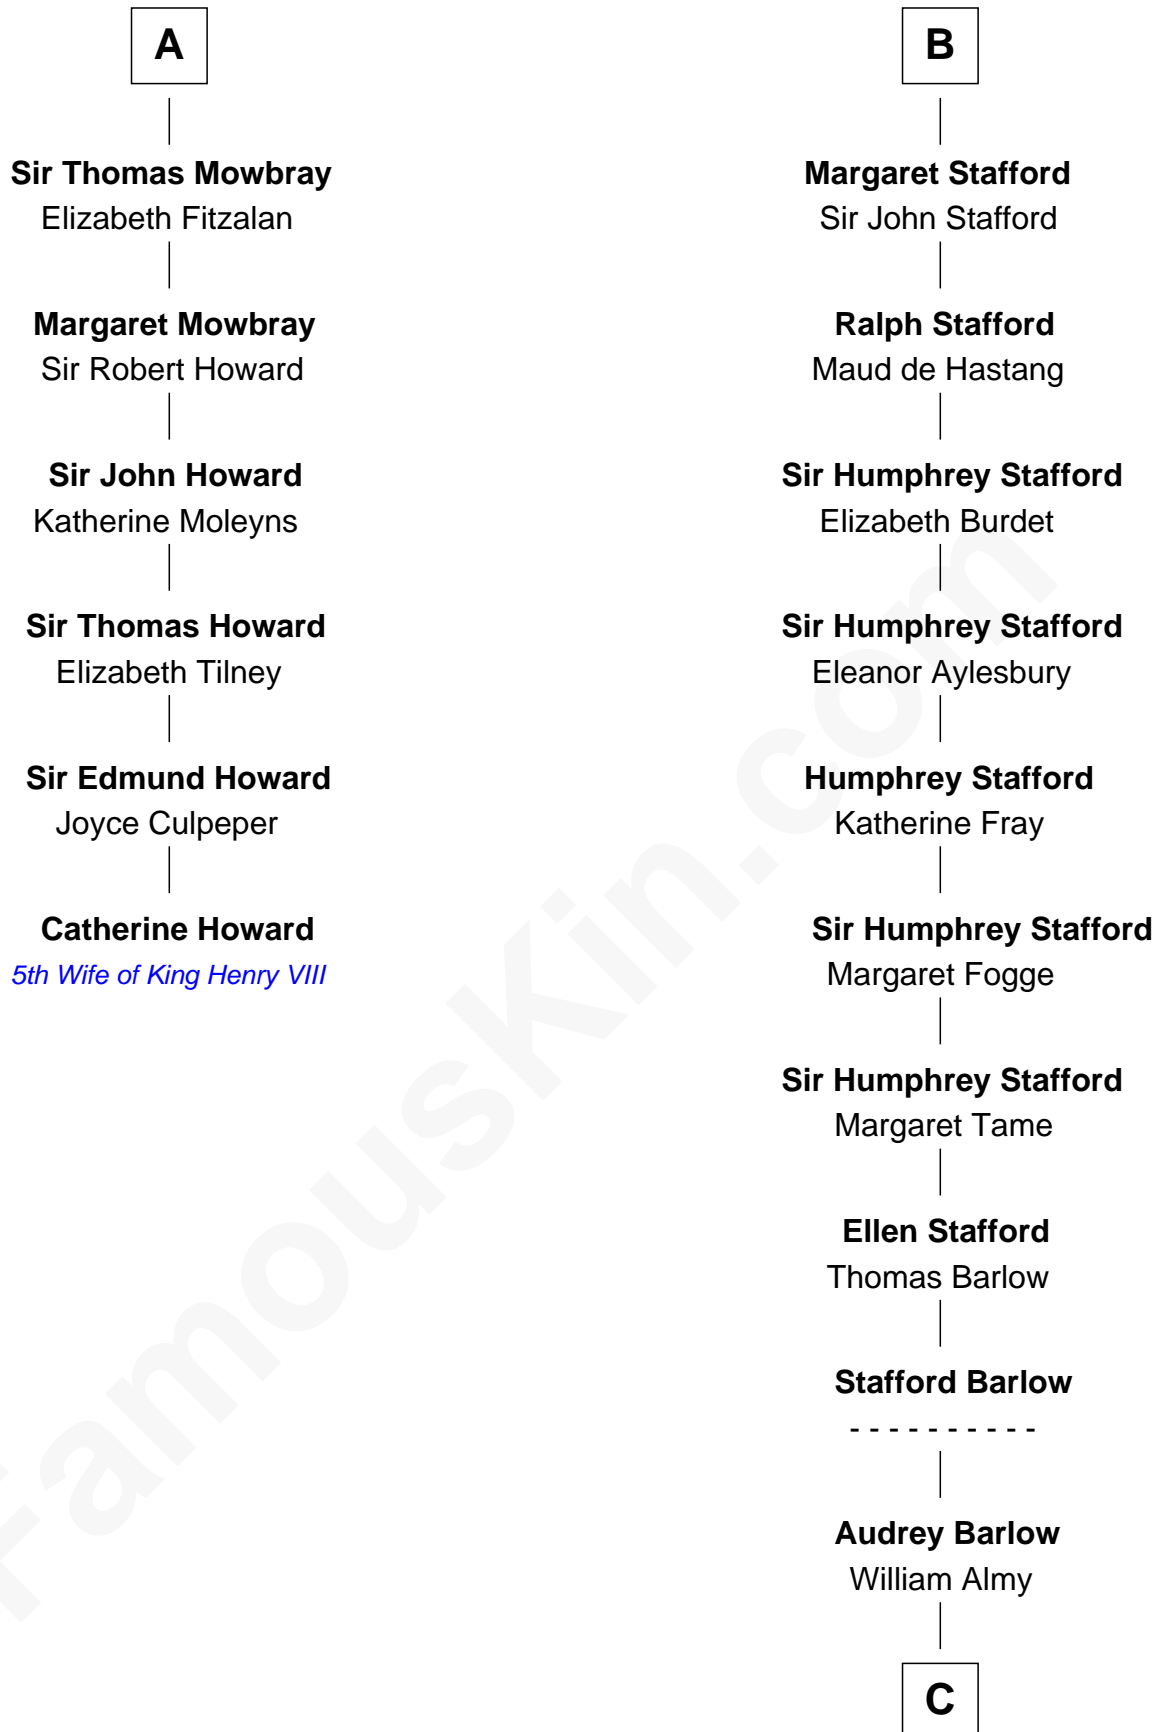

FamousKin.com Relationship Chart of

Catherine Howard

5th Wife of King Henry VIII

12th cousin 9 times removed of

Robert Townsend

Member of the Culper Spy Ring during the American Revolution

C

—
Job Almy

Mary Unthank

—
Audrey Almy

James Townsend

—
Jacob Townsend

Phoebe Seaman

—
Samuel Townsend

Sarah Stoddard

—
Robert Townsend

Spy known as "Culper Jr."

FamousKin.com