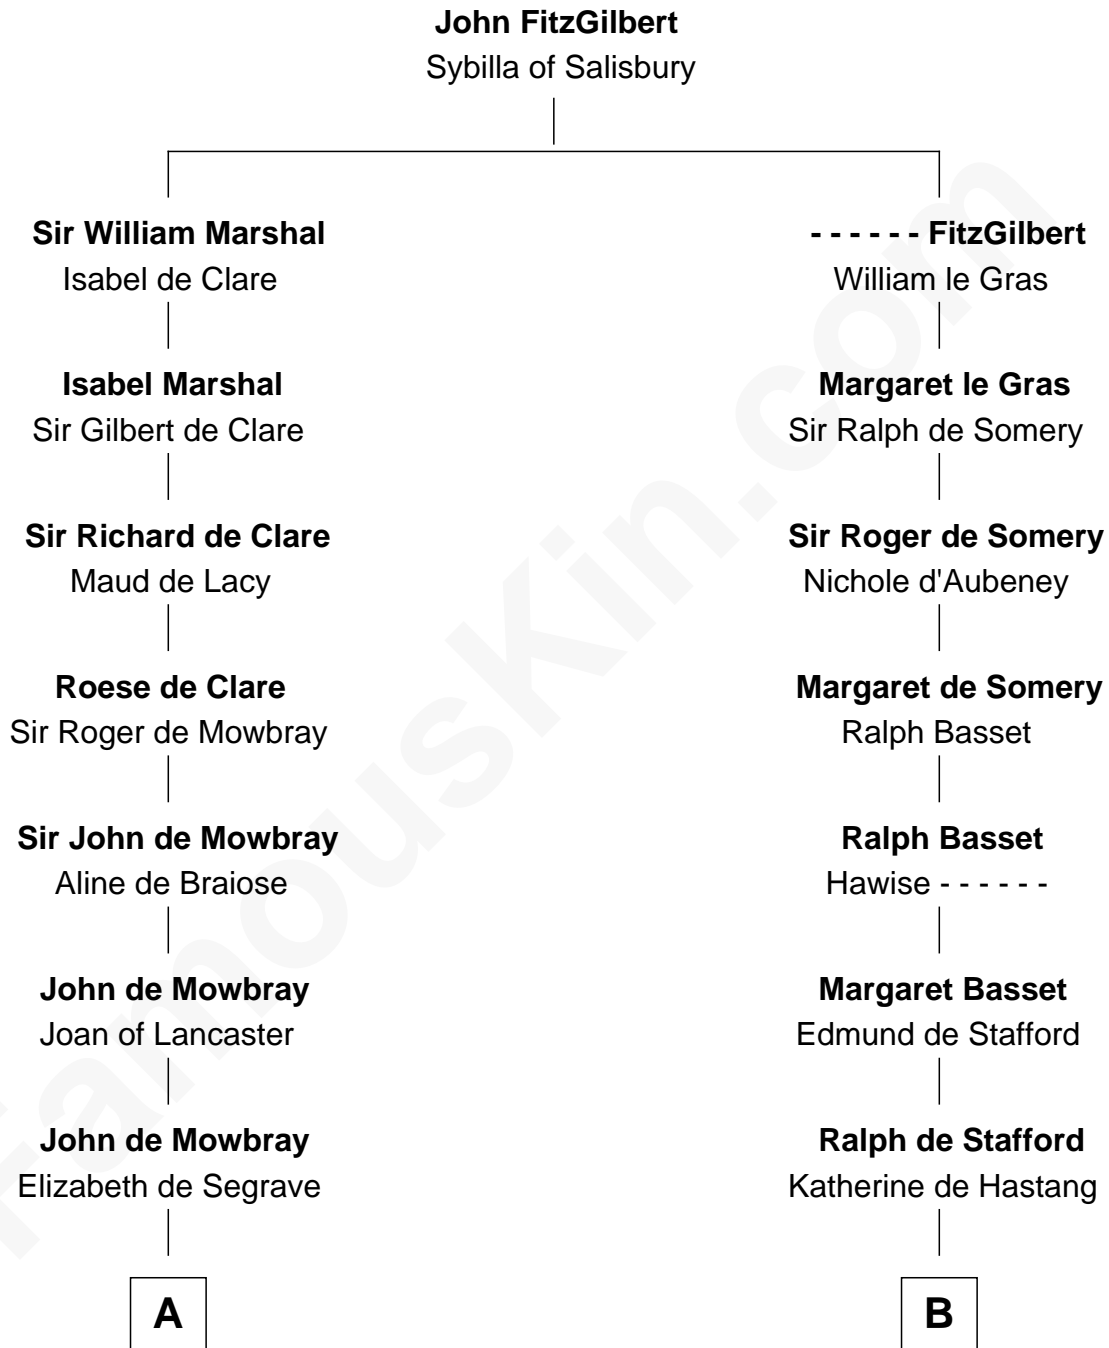

FamousKin.com Relationship Chart of

Catherine Howard

5th Wife of King Henry VIII

12th cousin 9 times removed of

Robert Townsend

Member of the Culper Spy Ring during the American Revolution

C

—
Job Almy

Mary Unthank

—
Audrey Almy

James Townsend

—
Jacob Townsend

Phoebe Seaman

—
Samuel Townsend

Sarah Stoddard

—
Robert Townsend