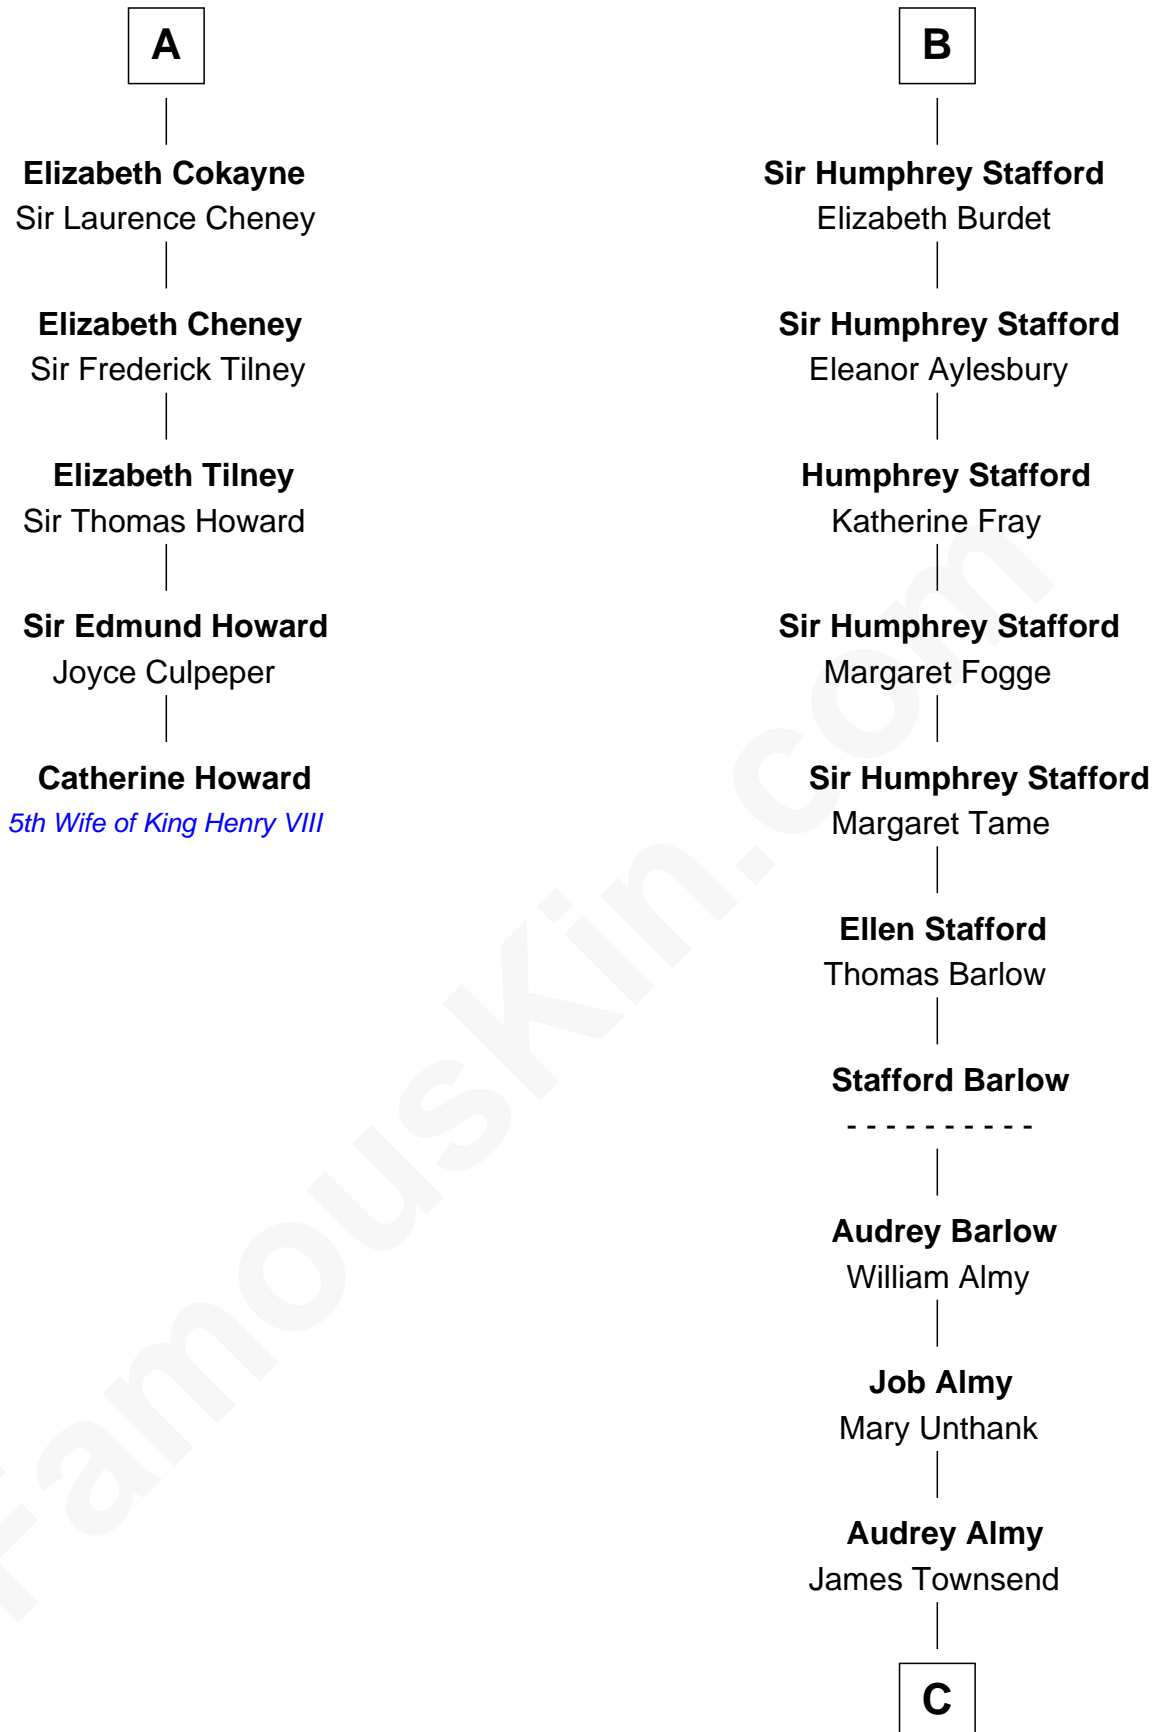

FamousKin.com Relationship Chart of

Catherine Howard

5th Wife of King Henry VIII

11th cousin 8 times removed of

Robert Townsend

Member of the Culper Spy Ring during the American Revolution

Sir William Longespee

Ela of Salisbury

C

—
Jacob Townsend

Phoebe Seaman

—
Samuel Townsend

Sarah Stoddard

—
Robert Townsend

Spy known as "Culper Jr."