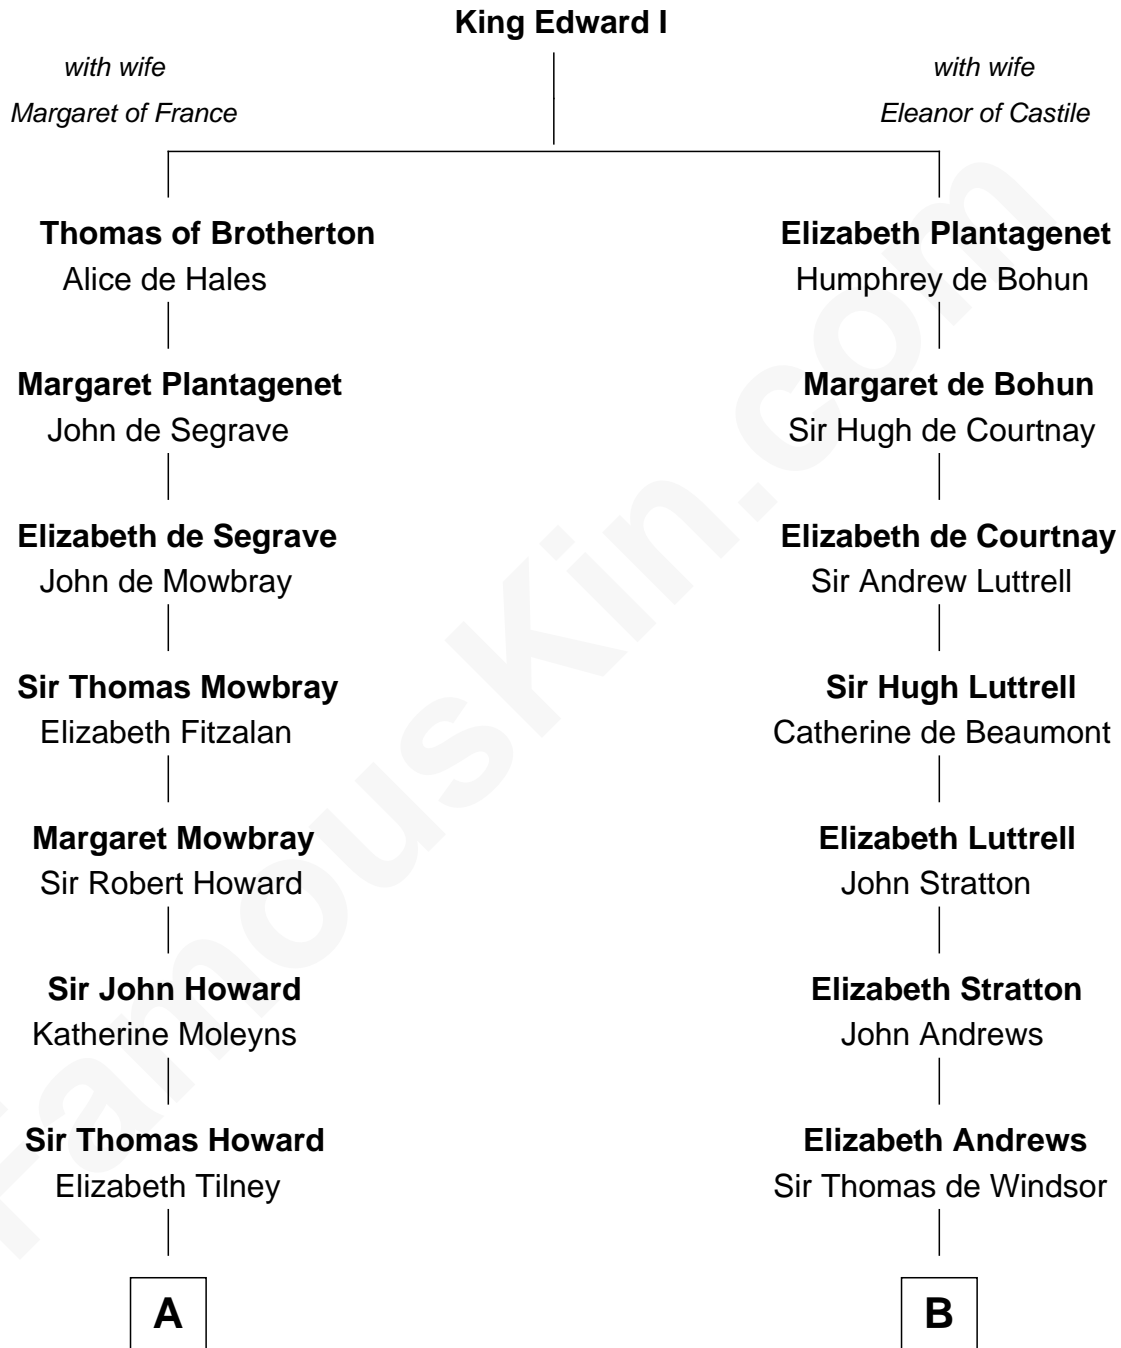

# FamousKin.com Relationship Chart of

**Catherine Howard**

*5th Wife of King Henry VIII*

8th cousin 6 times removed of

**Caleb Brewster**

*Member of the Culper Spy Ring during the American Revolution*

**A**

**Sir Edmund Howard**

Joyce Culpeper

**Catherine Howard**

*5th Wife of King Henry VIII*

**B**

**Sir Andrews de Windsor**

Elizabeth Blount

**Edith Windsor**