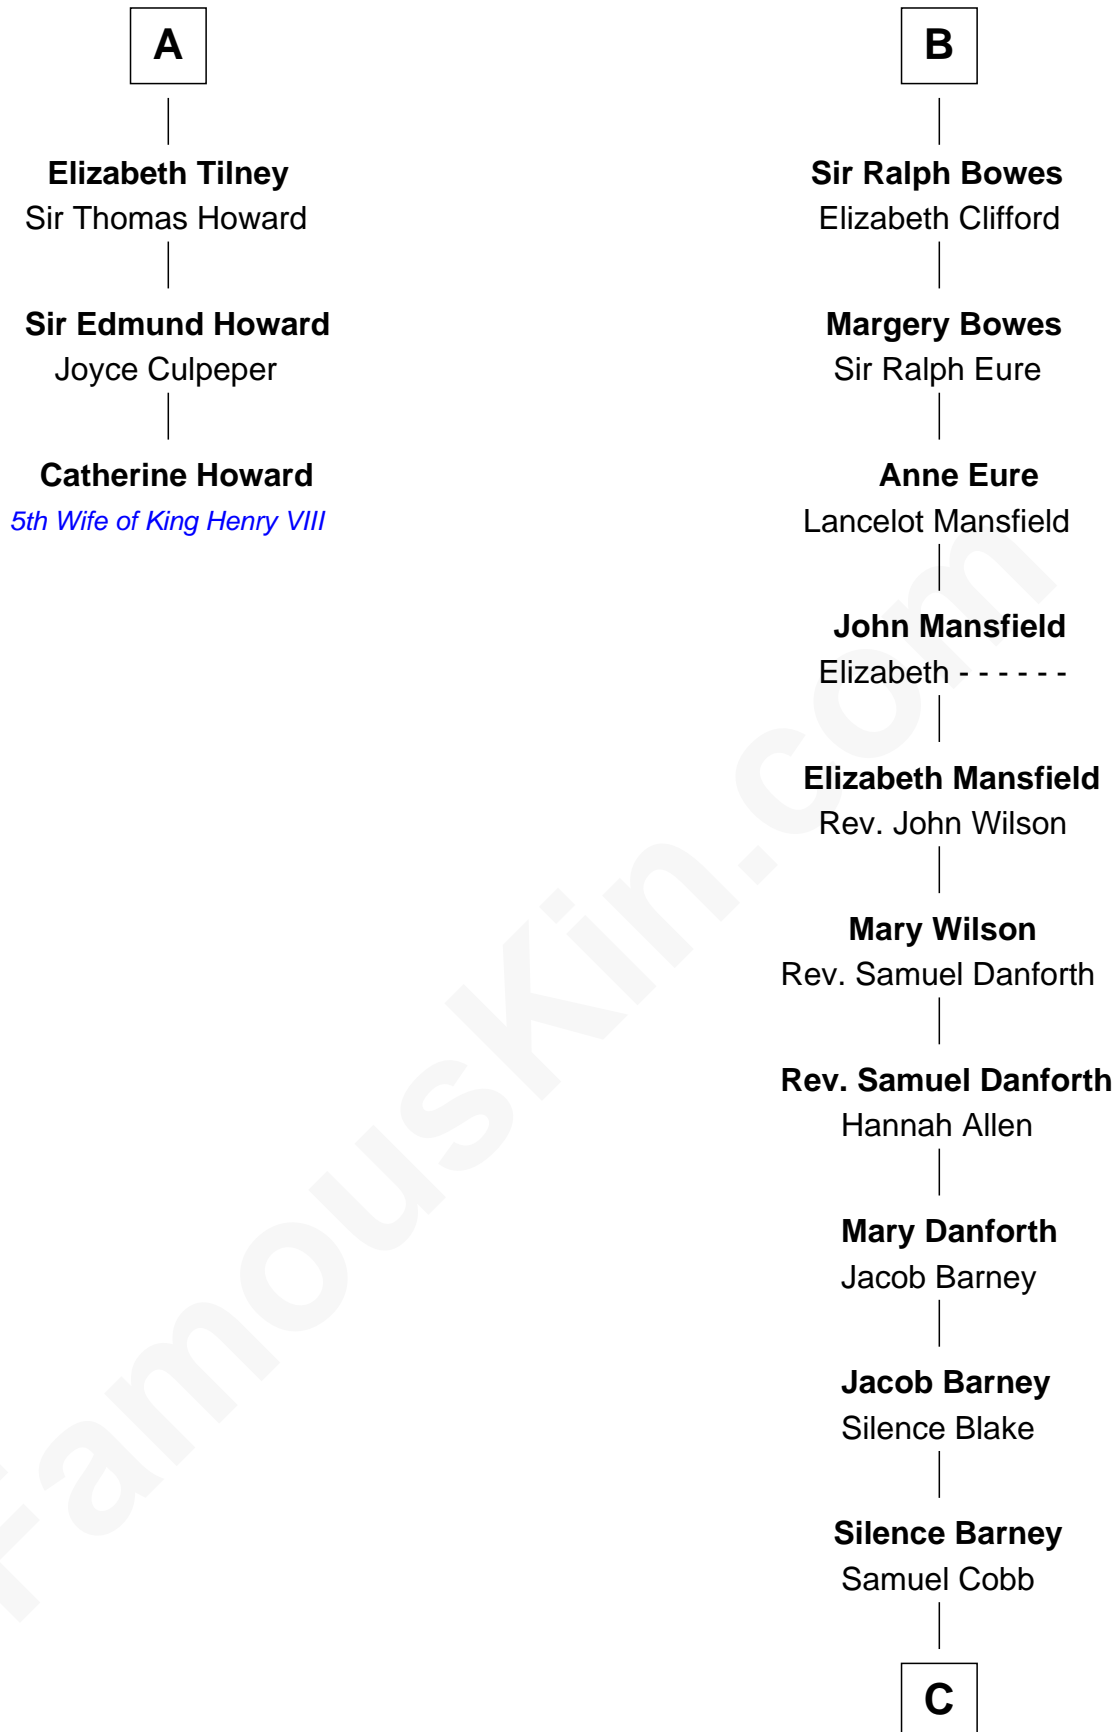

FamousKin.com

Relationship Chart of

Catherine Howard

5th Wife of King Henry VIII

9th cousin 12 times removed of

Sandra Day O'Connor

First Female U.S. Supreme Court Justice

C

Lettice Carlyle Cobb

Luke Day

Hollis Day

Eliza L. Flanders

Henry Clay Day

Alice Edith Hilton

Henry R. Day

Ada Mae Wilkey