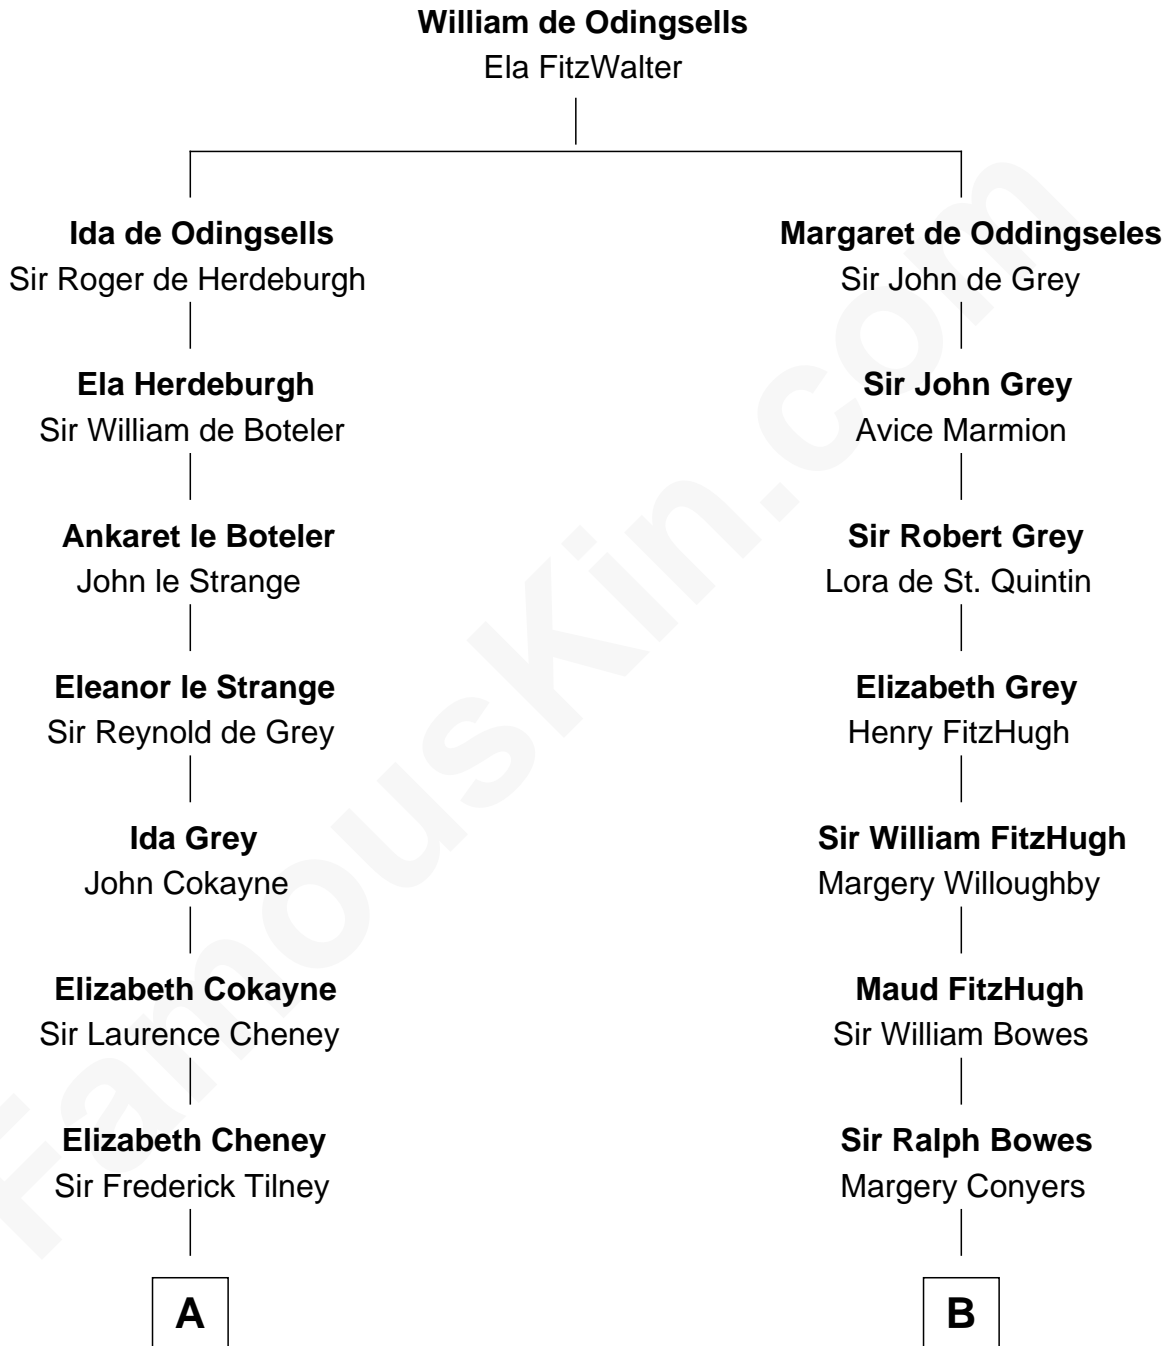

FamousKin.com

Relationship Chart of

Catherine Howard

5th Wife of King Henry VIII

9th cousin 12 times removed of

Sandra Day O'Connor

First Female U.S. Supreme Court Justice

C

Lettice Carlyle Cobb

Luke Day

Hollis Day

Eliza L. Flanders

Henry Clay Day

Alice Edith Hilton

Henry R. Day

Ada Mae Wilkey