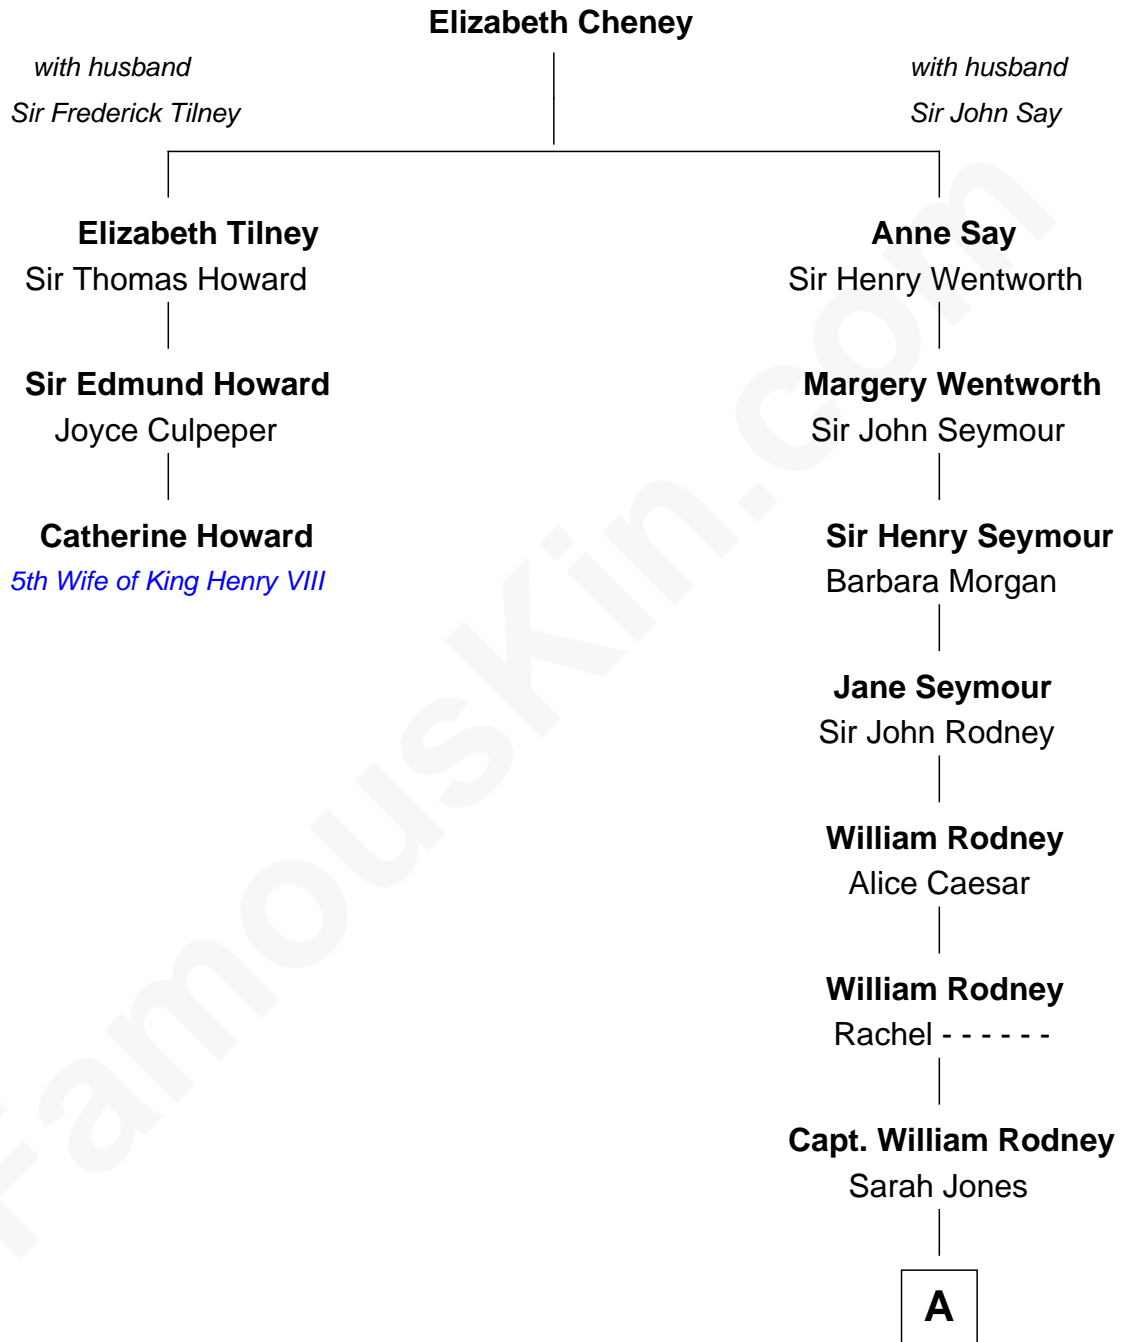

FamousKin.com

Relationship Chart of

Catherine Howard

5th Wife of King Henry VIII

2nd cousin 6 times removed of

Caesar Rodney

Signer of the Declaration of Independence

A

Caesar Rodney
Elizabeth Crawford

Caesar Rodney
Signer of Declaration of Independence

FamousKin.com