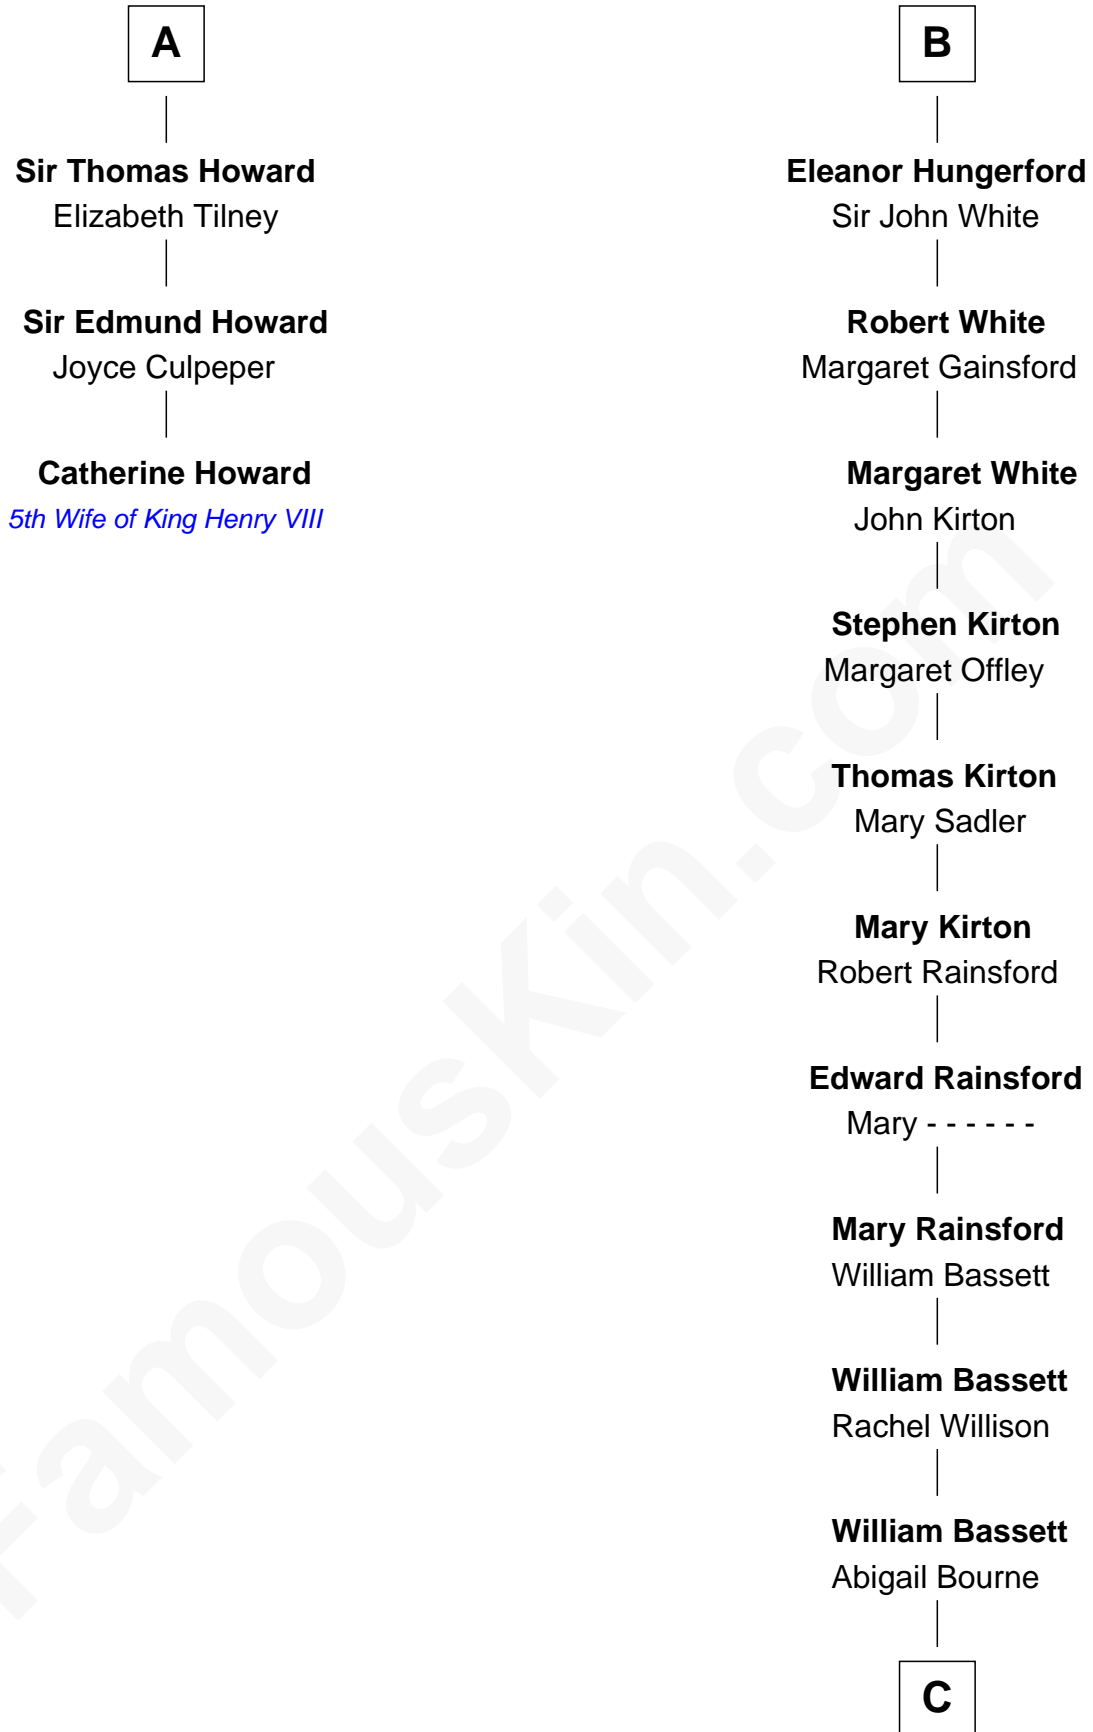

FamousKin.com Relationship Chart of

Catherine Howard

5th Wife of King Henry VIII

9th cousin 11 times removed of

Sir Charles Tupper

6th Prime Minister of Canada

C

—
Mary Bassett
Eliakim Tupper

—
Charles Tupper
Elizabeth West

—
Rev. Charles Tupper
Miriam Lockhart

—
Sir Charles Tupper
6th Prime Minister of Canada

FamousKin.com