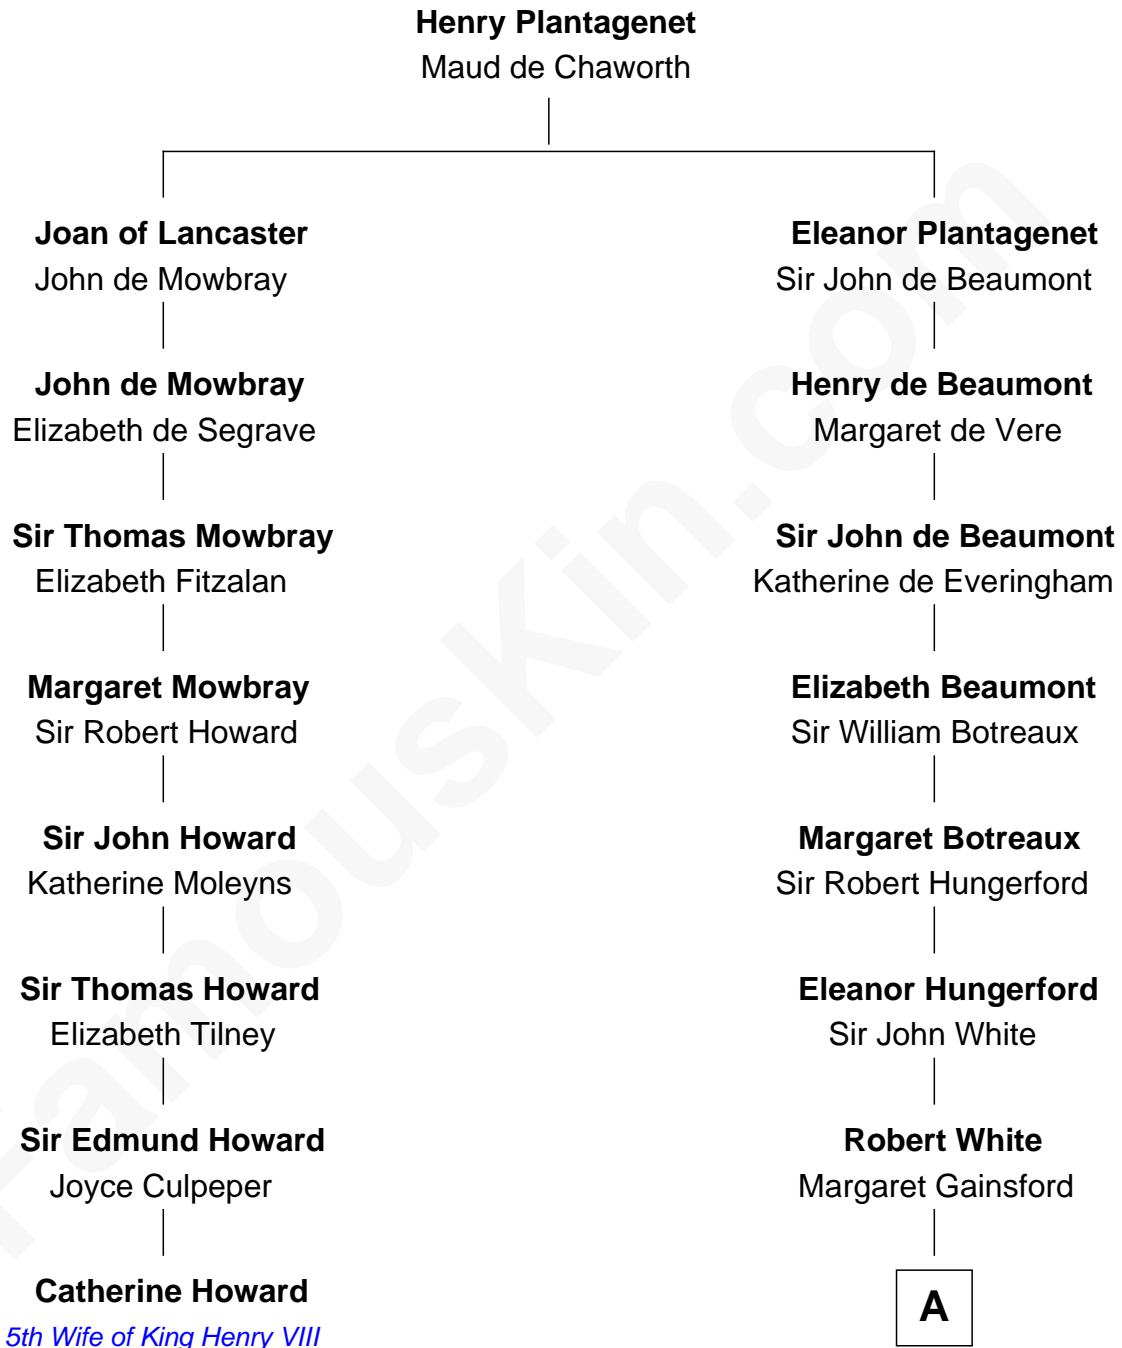

FamousKin.com

Relationship Chart of

Catherine Howard

5th Wife of King Henry VIII

7th cousin 11 times removed of

Sir Charles Tupper

6th Prime Minister of Canada