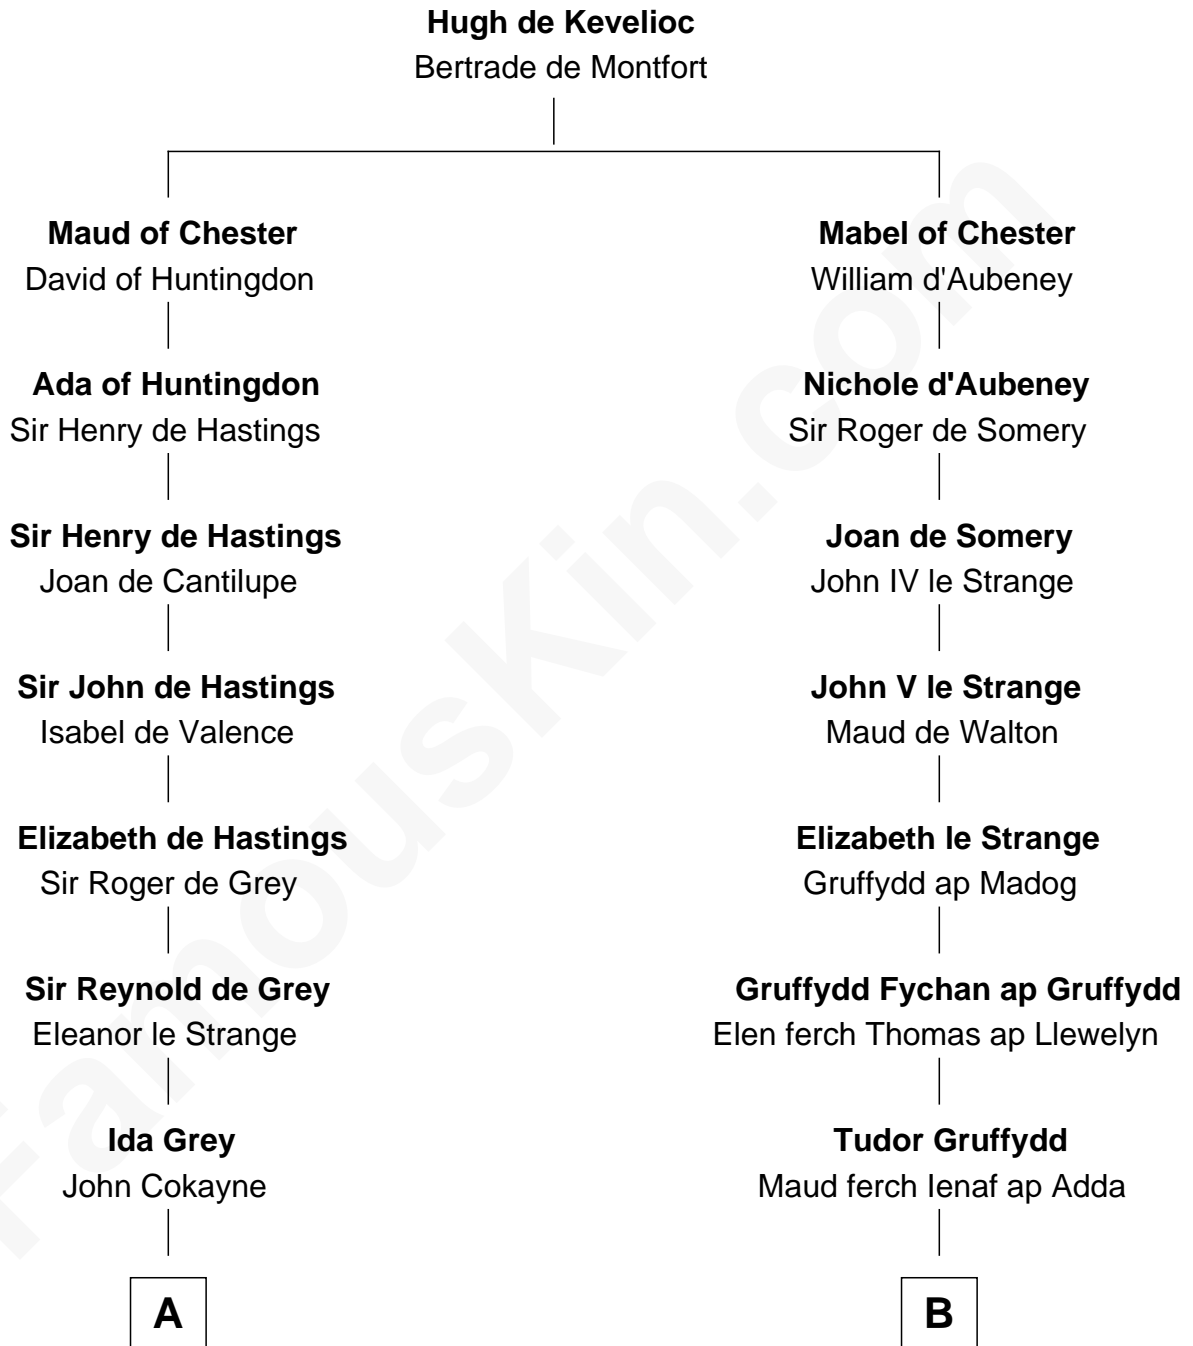

## Relationship Chart of

### Catherine Howard

5th Wife of King Henry VIII

11th cousin 3 times removed of

**Elihu Yale**

Benefactor and Namesake of Yale College

**A**

**Elizabeth Cokayne**  
Sir Laurence Cheney

**Elizabeth Cheney**  
Sir Frederick Tilney