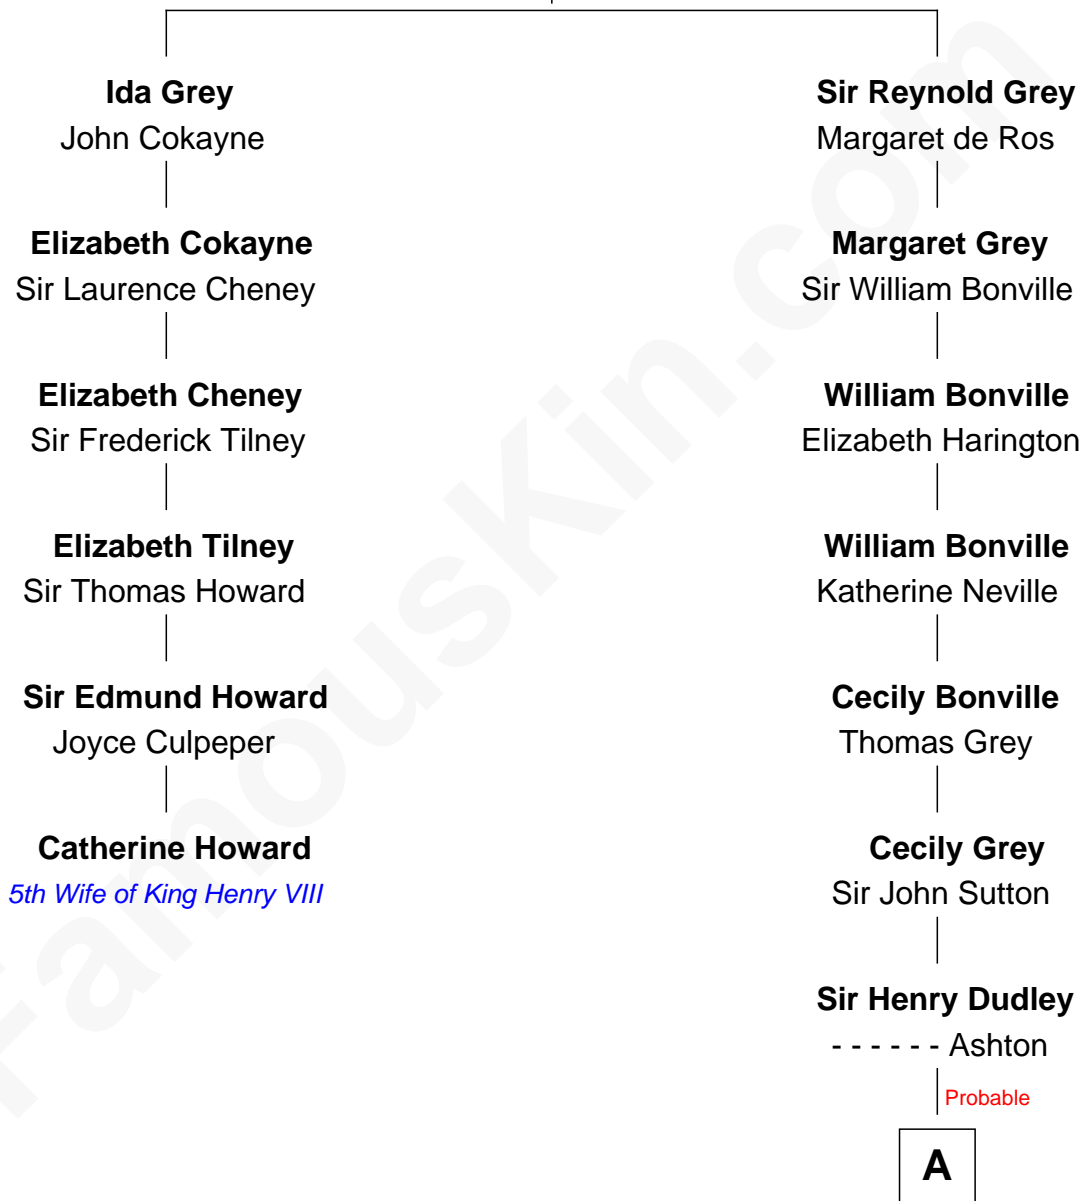

# FamousKin.com Relationship Chart of

**Catherine Howard**

*5th Wife of King Henry VIII*

5th cousin 15 times removed of

**Christopher Reeve**

*Movie Actor*

**Sir Reynold de Grey**

Eleanor le Strange

**A**

**Roger Dudley**  
Susanna Thorne

**Gov. Thomas Dudley**  
Dorothy York

**Rev. Samuel Dudley**  
Mary Winthrop

**Anne Dudley**  
Edward Hilton

**Mary Hilton**  
Thomas Bradbury

**Jemima Bradbury**  
William Chandler