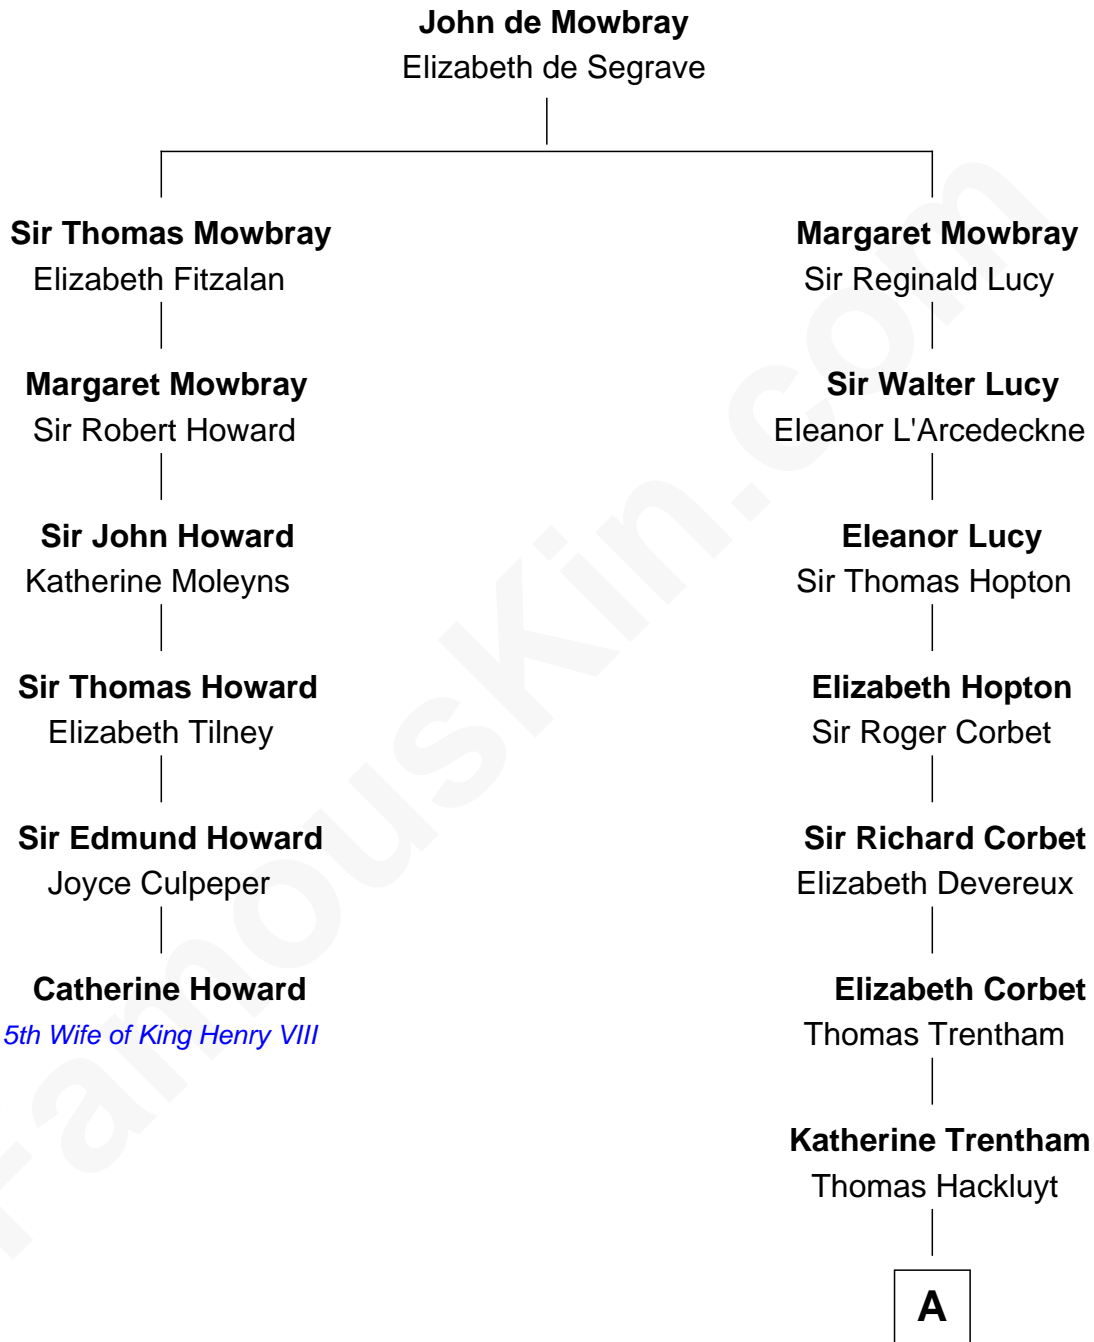

FamousKin.com Relationship Chart of

Catherine Howard

5th Wife of King Henry VIII

5th cousin 15 times removed of

Christopher Reeve

Movie Actor

A

Mary Hackluyt
Edmund Walter

Mary Walter
Sir Edward Littleton

Mary Littleton
Gilbert Jones

Probable

Mary Jones
Thomas Lloyd

Rachel Lloyd
Samuel Preston

Hannah Preston
Samuel Carpenter

Preston Carpenter
Hannah Smith

William Carpenter
Mary Redman