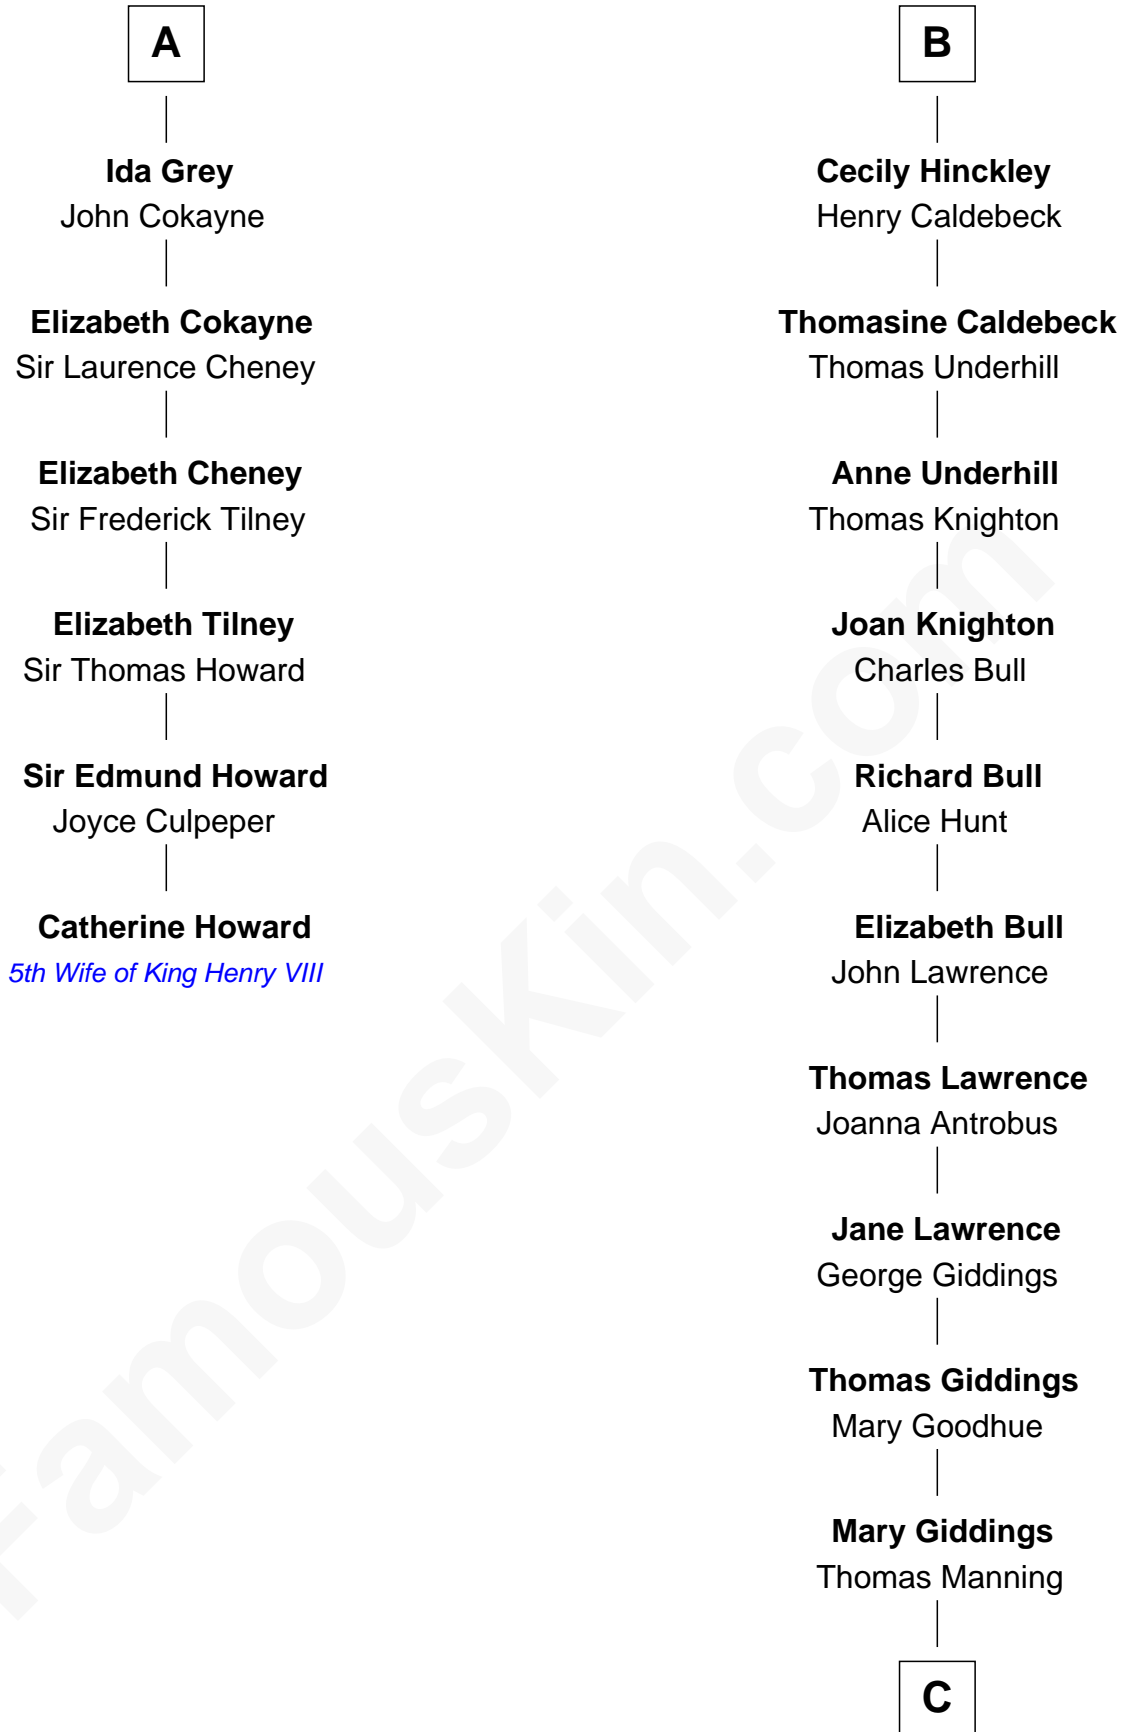

FamousKin.com Relationship Chart of

Catherine Howard

5th Wife of King Henry VIII

12th cousin 8 times removed of

Nathaniel Hawthorne

Author of The Scarlet Letter

C

John Manning

Ruth Potter

Richard Manning

Miriam Lord

Elizabeth Clarke Manning

Nathaniel Hawthorne

Nathaniel Hawthorne

Author of The Scarlet Letter