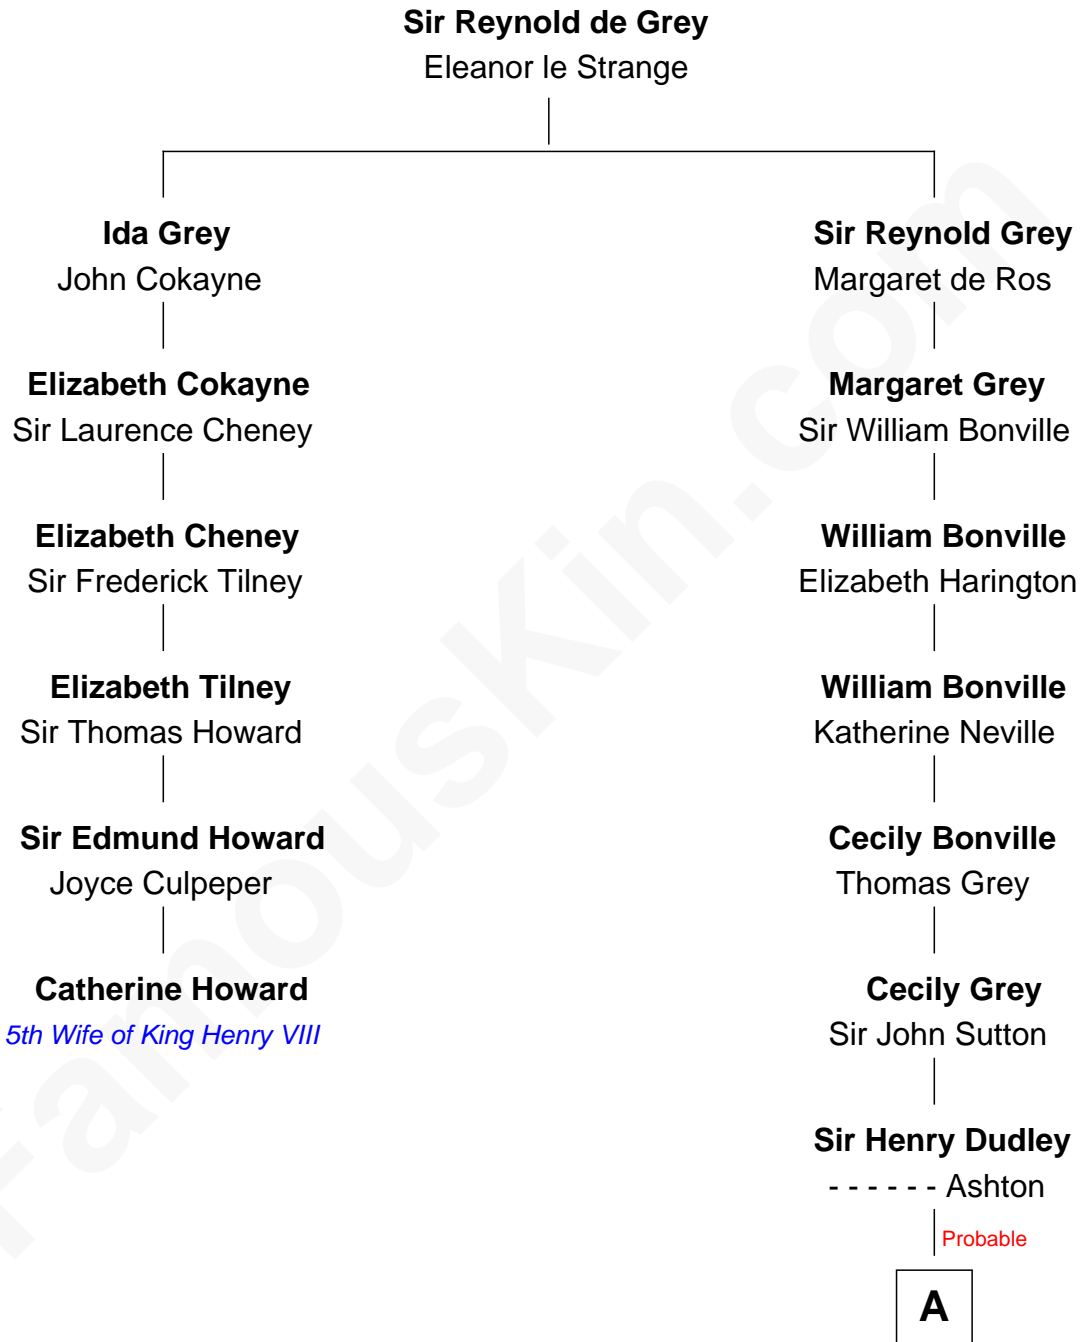

FamousKin.com

Relationship Chart of

Catherine Howard

5th Wife of King Henry VIII

5th cousin 11 times removed of

Colonel Robert Gould Shaw

U.S. Civil War leader of film "Glory" fame

A

Roger Dudley
Susanna Thorne

Gov. Thomas Dudley
Dorothy York

Patience Dudley
Maj. Gen. Daniel Denison

Elizabeth Denison
Rev. John Rogers

Dr. Daniel Rogers
Sarah Appleton

Rev. Daniel Rogers
Elizabeth Ruggles

Sarah Rogers
Samuel Parkman

Elizabeth Willard Parkman
Robert Gould Shaw

Francis George Shaw
Sarah Blake Sturgis

Colonel Robert Gould Shaw
Main character in film "Glory"