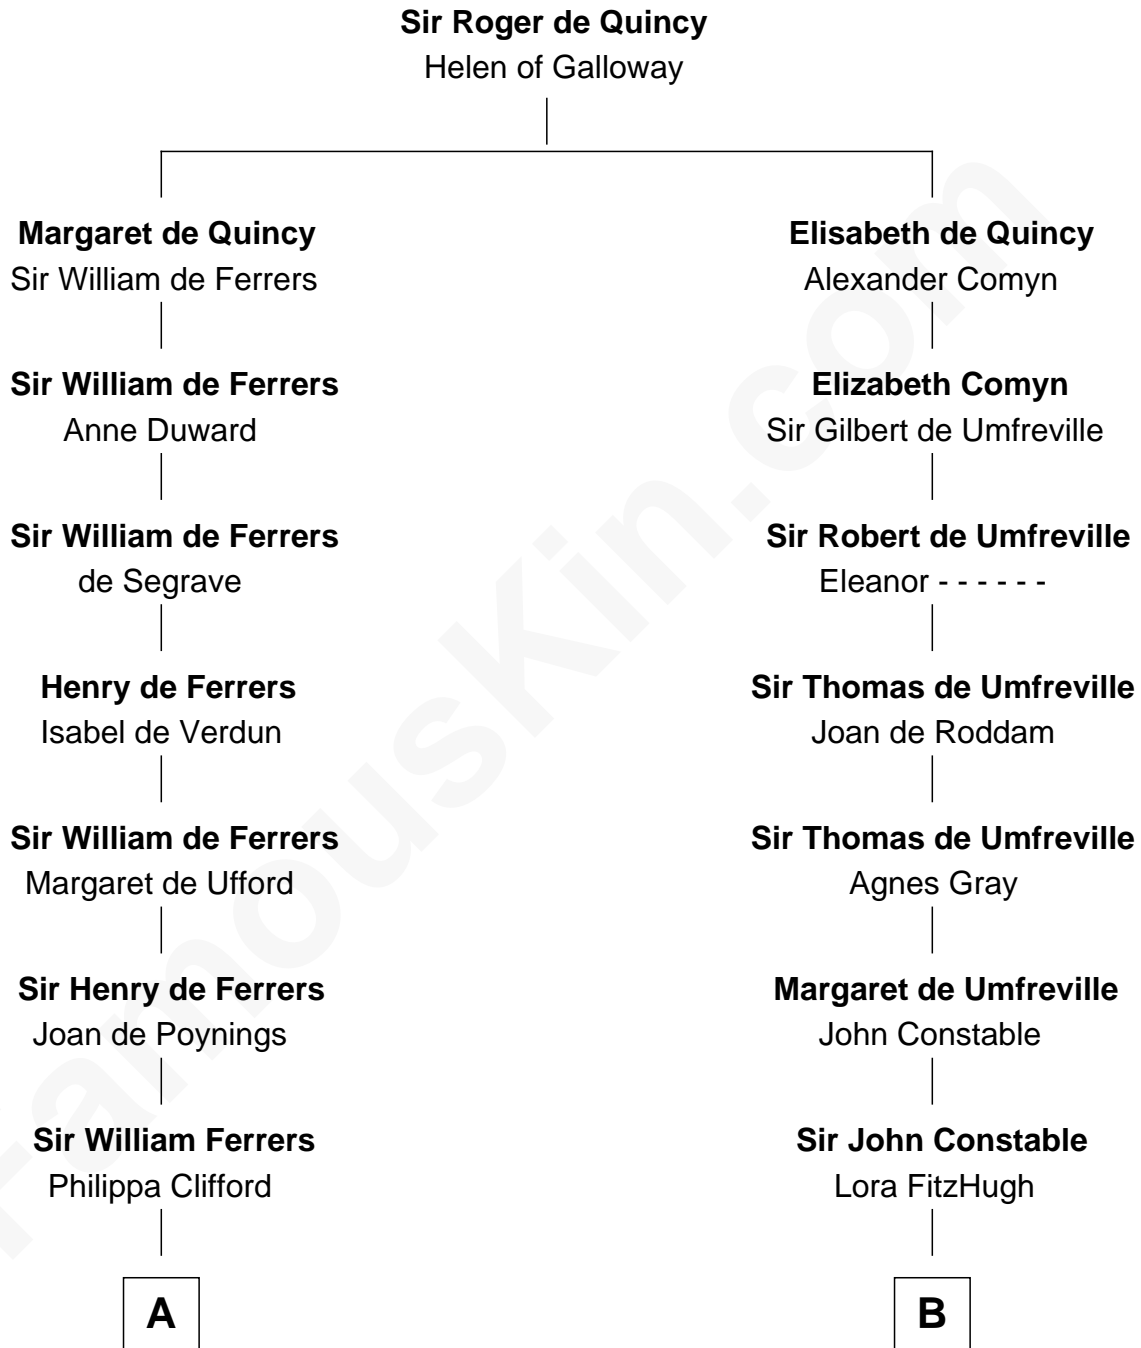

**FamousKin.com**  
**Relationship Chart of**  
**Catherine Howard**  
*5th Wife of King Henry VIII*

**10th cousin 11 times removed of**  
**Steve McQueen**  
*Movie Actor*

**C**

**Harriet Susan Thornton**

Alexander Bridgland

**Martha A. Bridgland**

Daniel T. Culbertson

**Caroline Myrtle Culbertson**

Lewis D. McQueen

**William Terence McQueen**

Julian Crawford

**Steve McQueen**