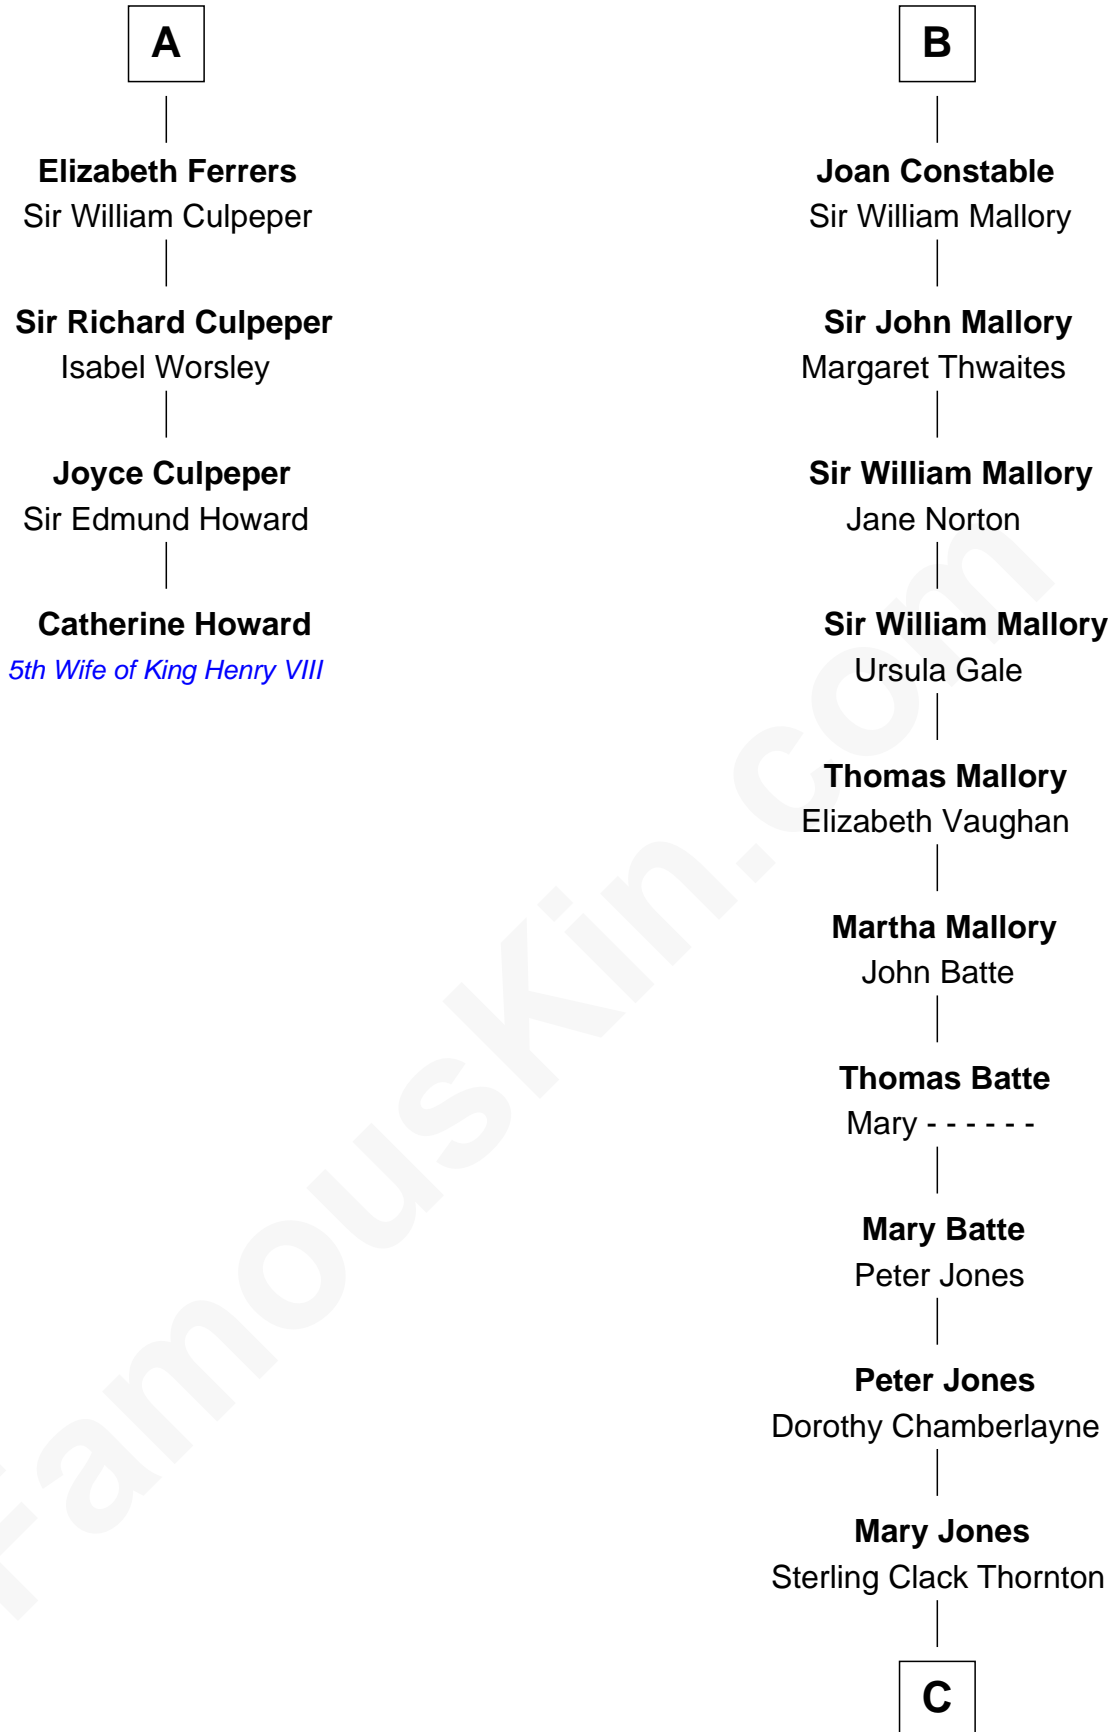

**FamousKin.com**  
**Relationship Chart of**  
**Catherine Howard**  
*5th Wife of King Henry VIII*

**10th cousin 11 times removed of**  
**Steve McQueen**  
*Movie Actor*

**C**

**Harriet Susan Thornton**

Alexander Bridgland

**Martha A. Bridgland**

Daniel T. Culbertson

**Caroline Myrtle Culbertson**

Lewis D. McQueen

**William Terence McQueen**

Julian Crawford

**Steve McQueen**