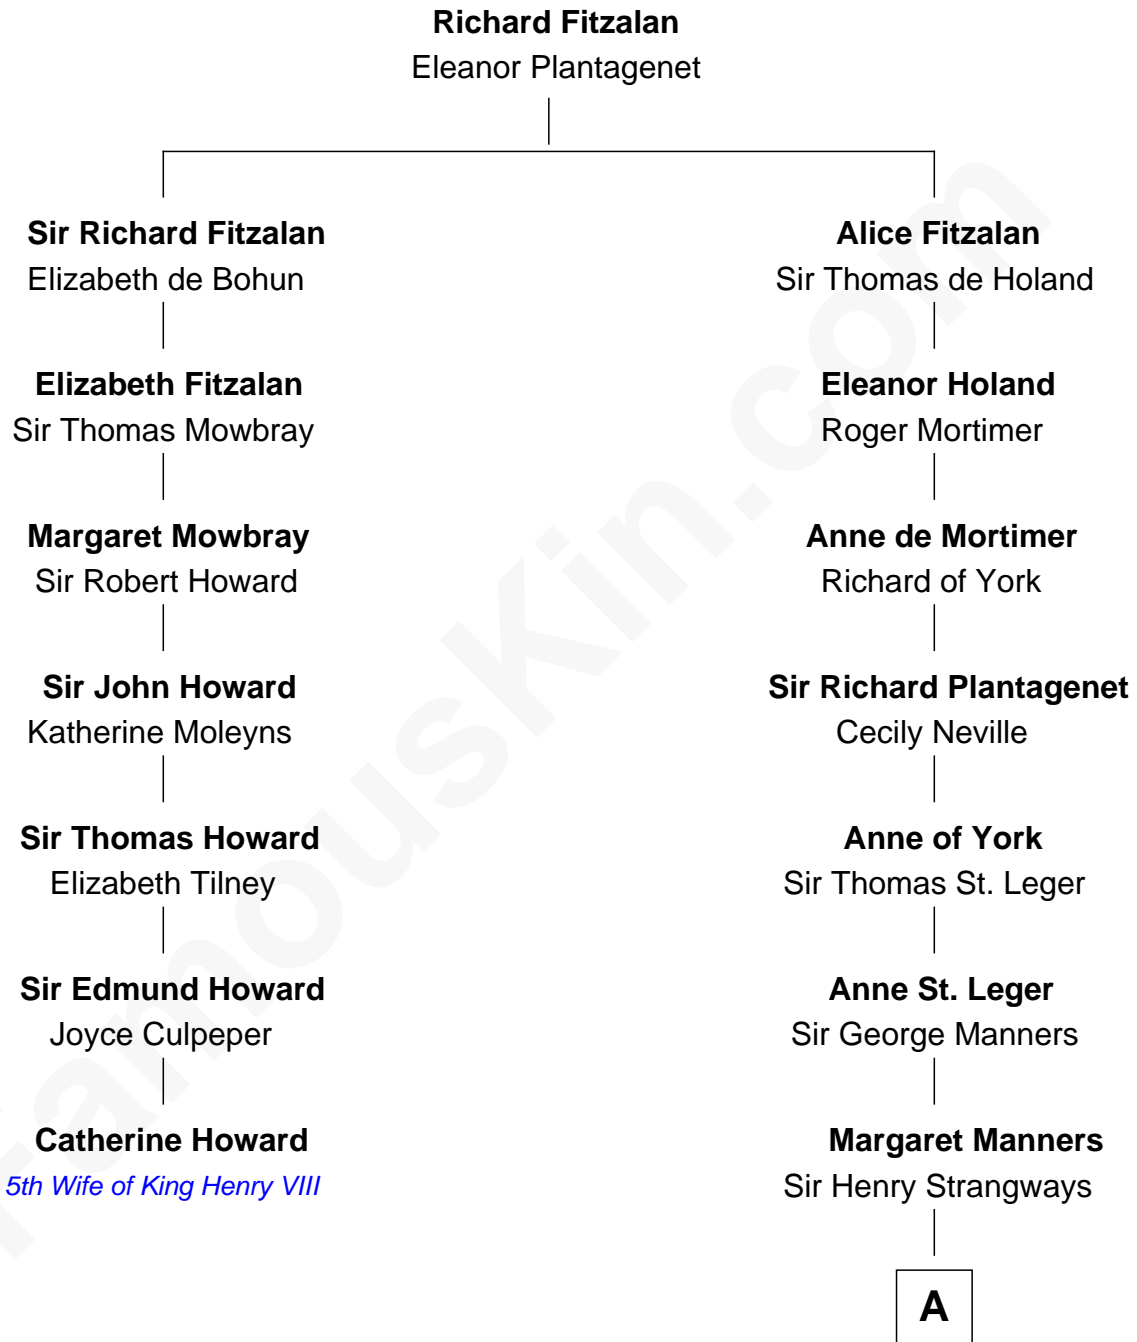

FamousKin.com
Relationship Chart of
Catherine Howard
5th Wife of King Henry VIII

6th cousin 12 times removed of

Steve McQueen
Movie Actor

A

Sir Giles Strangways

Joan Wadham

John Strangways

Dorothy Thynne

Grace Strangways

Edmund Chamberlayne

Edmund Chamberlayne

Eleanor Colles

Thomas Chamberlayne

Elizabeth Stratton

Dorothy Chamberlayne

Peter Jones