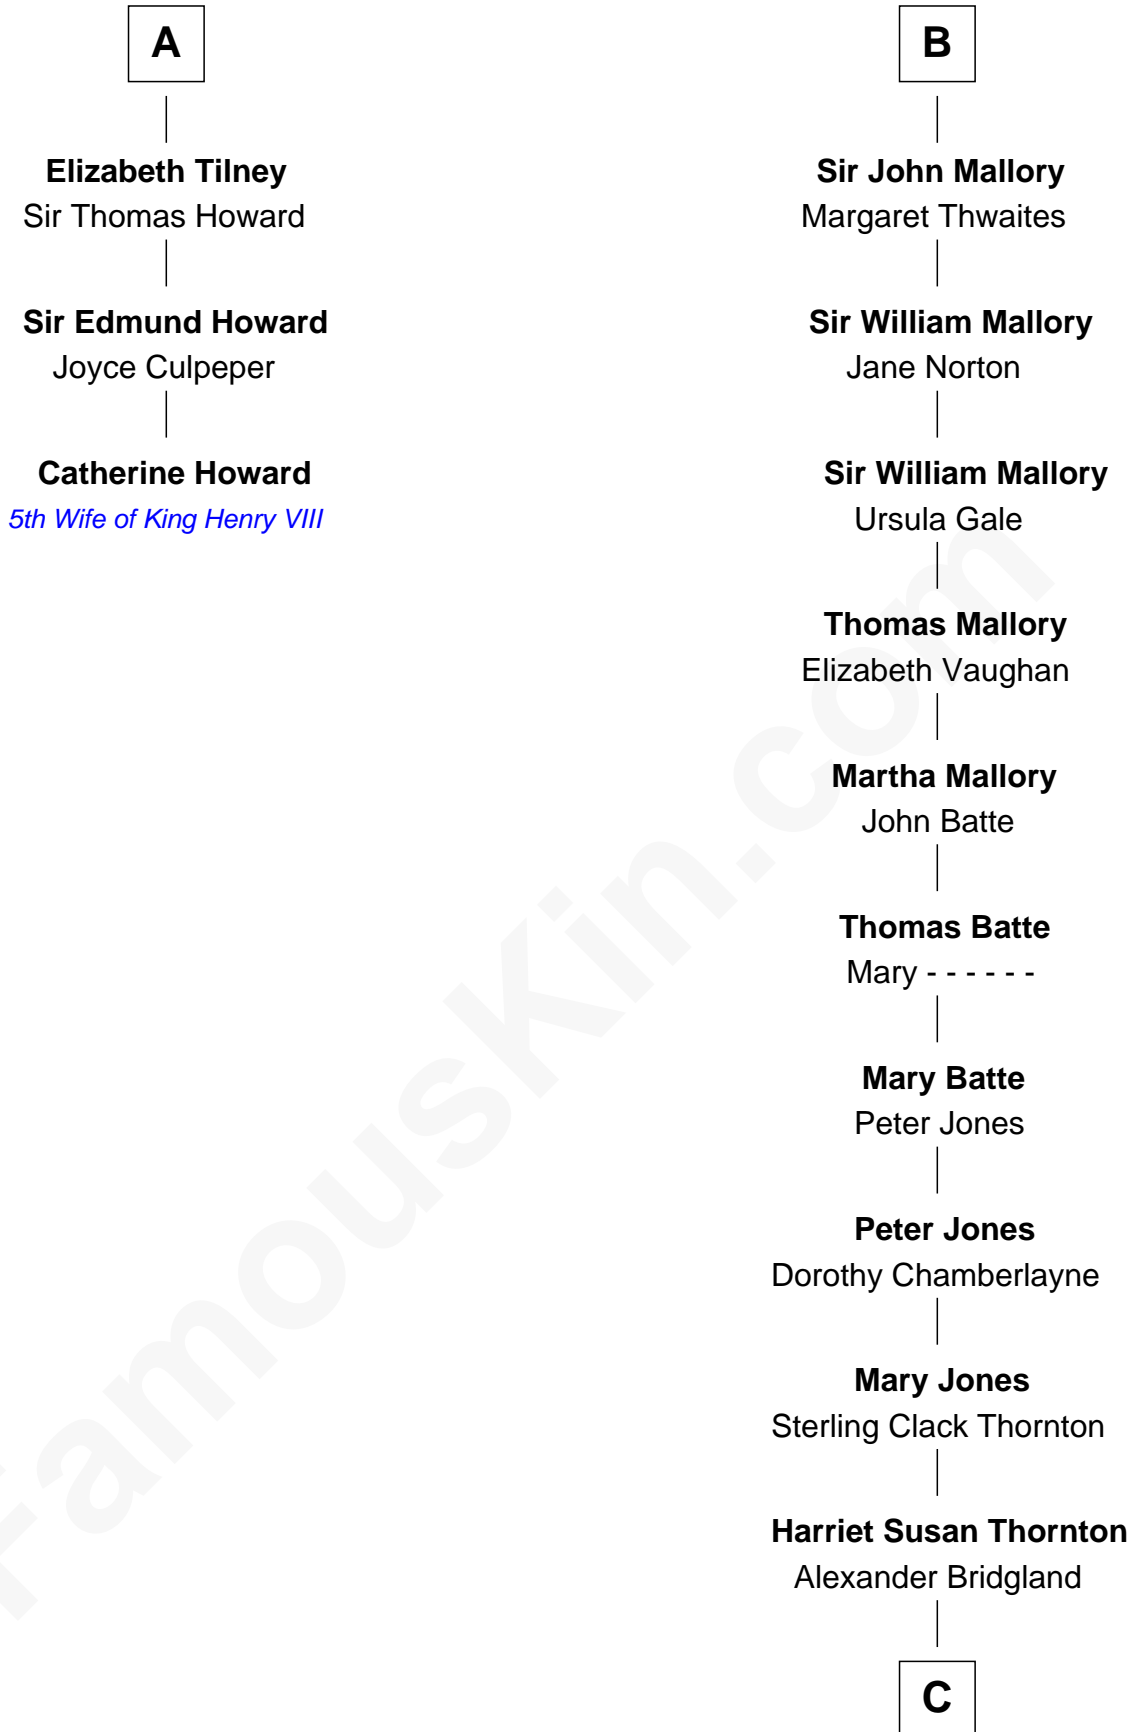

FamousKin.com Relationship Chart of

Catherine Howard

5th Wife of King Henry VIII

9th cousin 11 times removed of

Steve McQueen

Movie Actor

William de Odingsells

Ela FitzWalter

Ida de Odingsells
Sir Roger de Herdeburgh

Ela Herdeburgh
Sir William de Boteler

Ankaret le Boteler
John le Strange

Eleanor le Strange
Sir Reynold de Grey

Ida Grey
John Cokayne

Elizabeth Cokayne
Sir Laurence Cheney

Elizabeth Cheney
Sir Frederick Tilney

A

Margaret de Oddingseles

Sir John de Grey

Sir John Grey
Avice Marmion

Sir Robert Grey
Lora de St. Quintin

Elizabeth Grey
Henry FitzHugh

Sir William FitzHugh
Margery Willoughby

Lora FitzHugh
Sir John Constable

Joan Constable
Sir William Mallory

B

C

Martha A. Bridgland

Daniel T. Culbertson

Caroline Myrtle Culbertson

Lewis D. McQueen