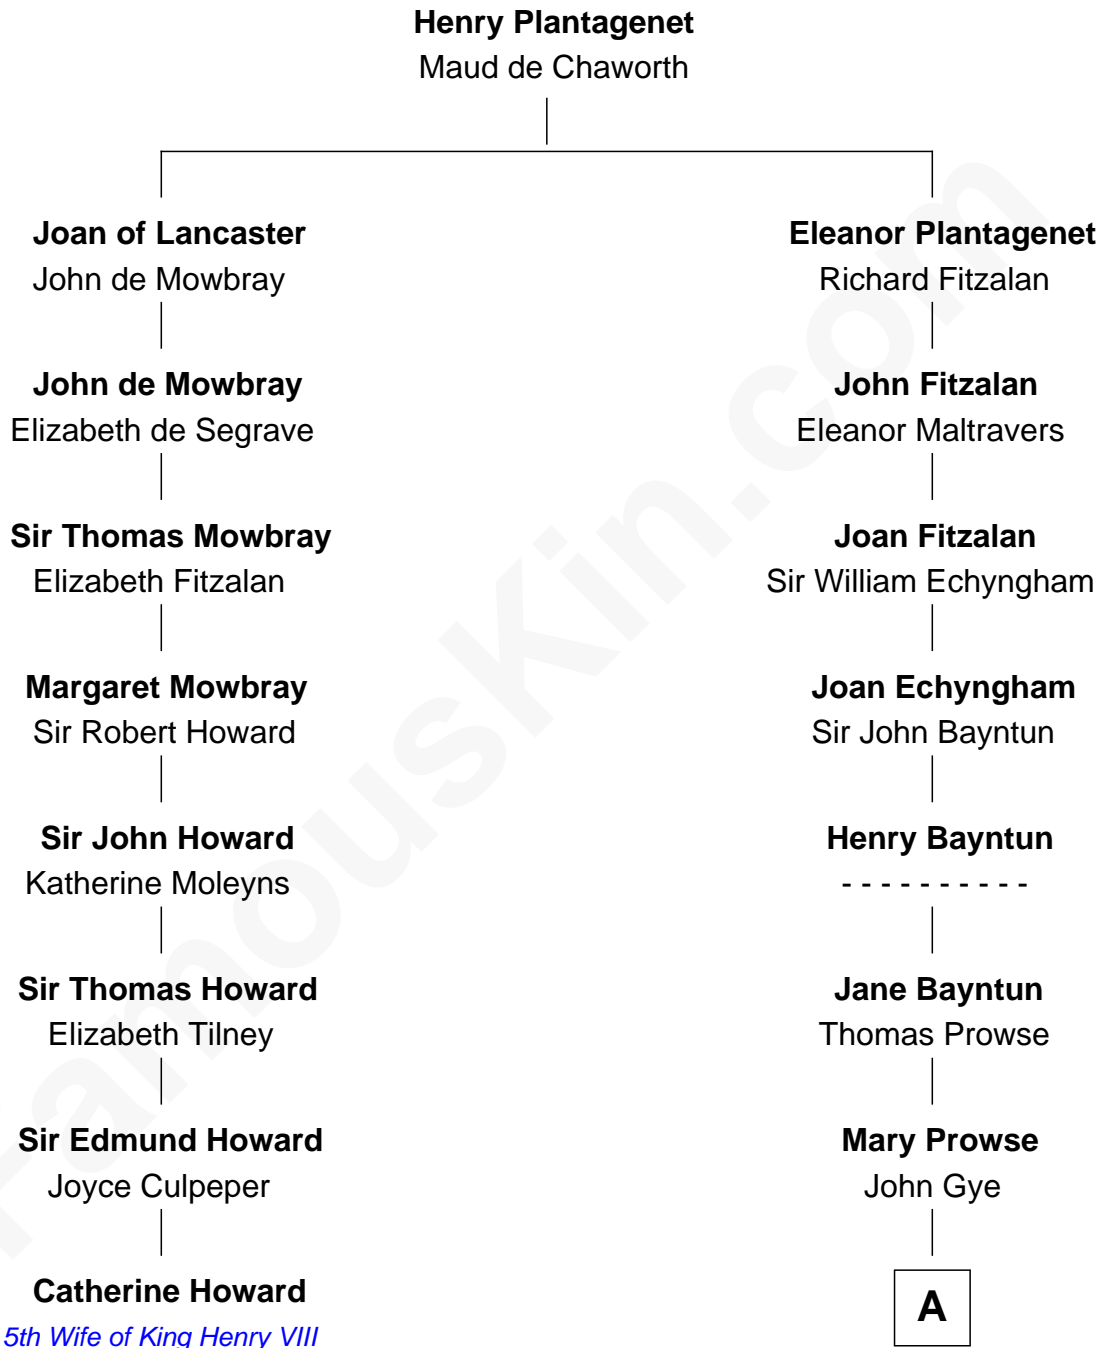

FamousKin.com

Relationship Chart of

Catherine Howard

5th Wife of King Henry VIII

7th cousin 12 times removed of

Barbara (Pierce) Bush

First Lady of President George H.W. Bush

A