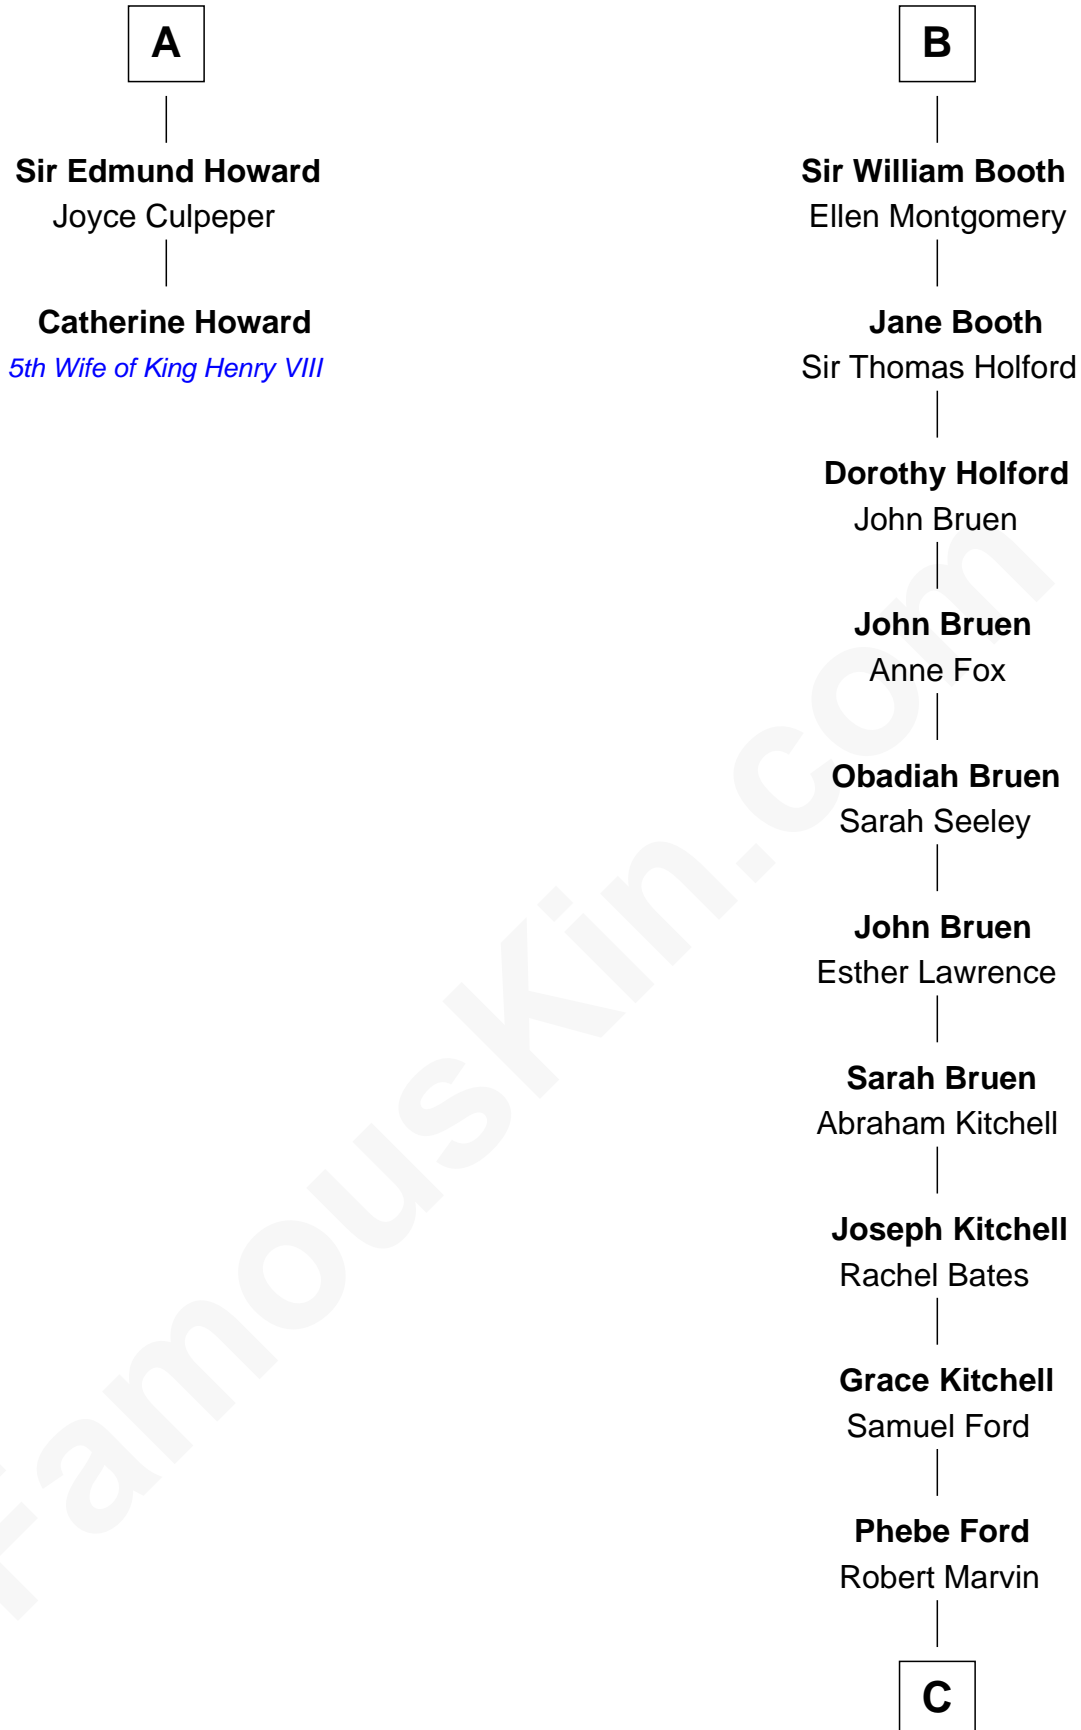

FamousKin.com

Relationship Chart of

Catherine Howard

5th Wife of King Henry VIII

8th cousin 13 times removed of

Barbara (Pierce) Bush

First Lady of President George H.W. Bush

C

Samuel Ross Marvin

Julia Ann Place

Jerome Place Marvin

Martha Ann Stokes

Mabel Marvin

Scott Pierce

Marvin Pierce

Pauline Robinson