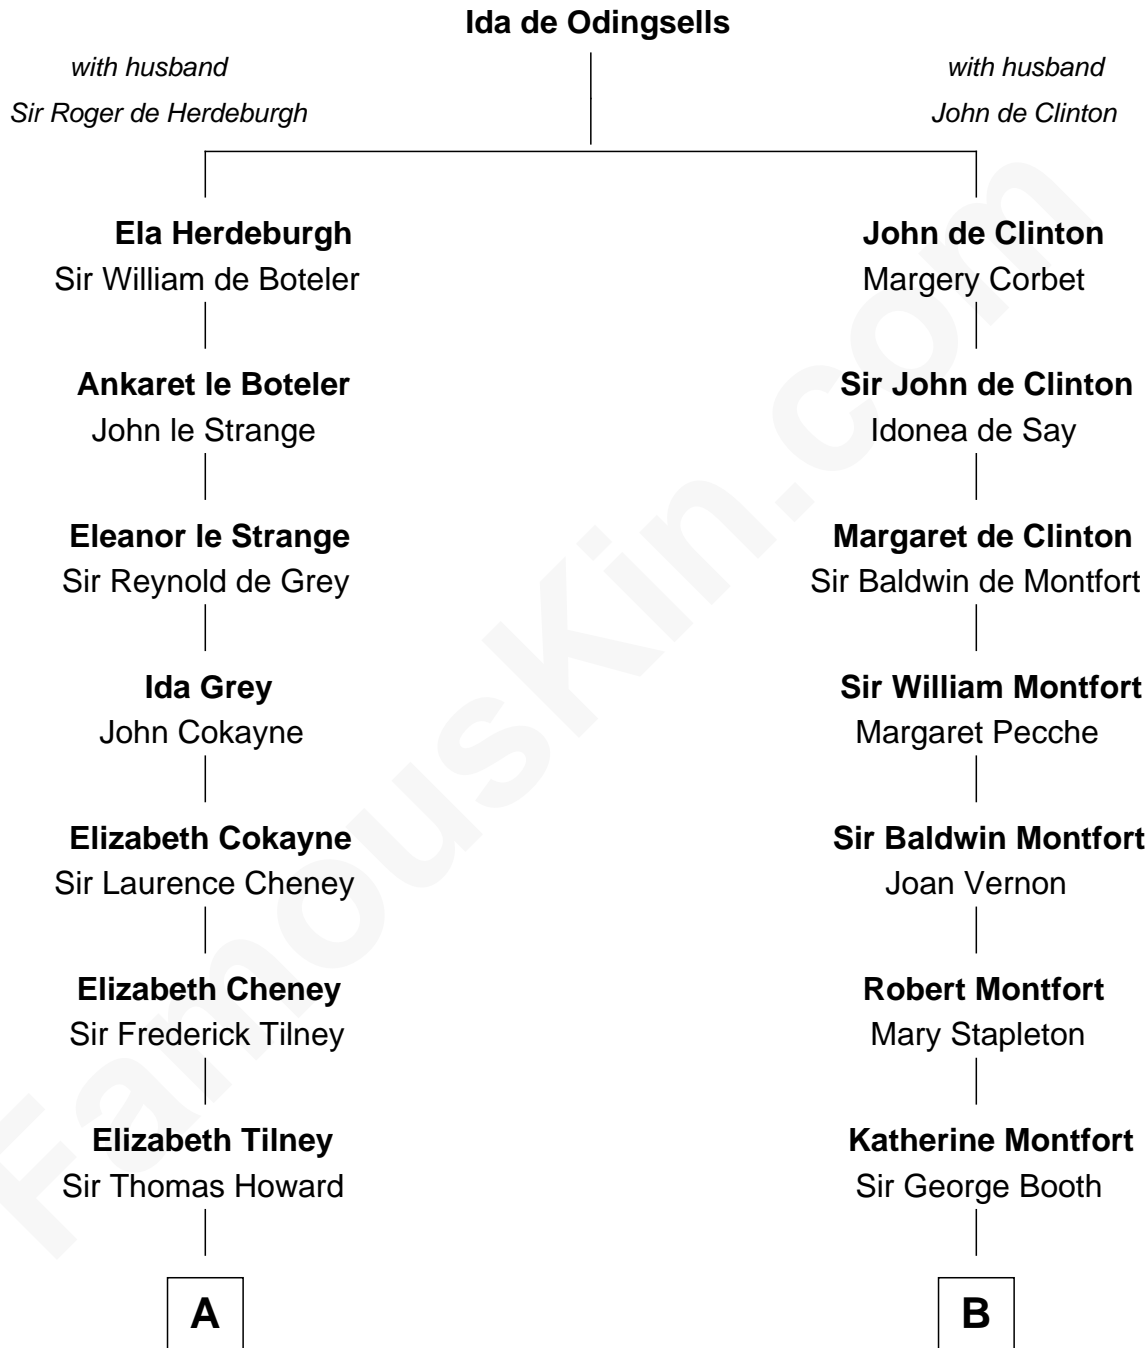

FamousKin.com

Relationship Chart of

Catherine Howard

5th Wife of King Henry VIII

8th cousin 13 times removed of

Barbara (Pierce) Bush

First Lady of President George H.W. Bush

C

Samuel Ross Marvin

Julia Ann Place

Jerome Place Marvin

Martha Ann Stokes

Mabel Marvin

Scott Pierce

Marvin Pierce

Pauline Robinson