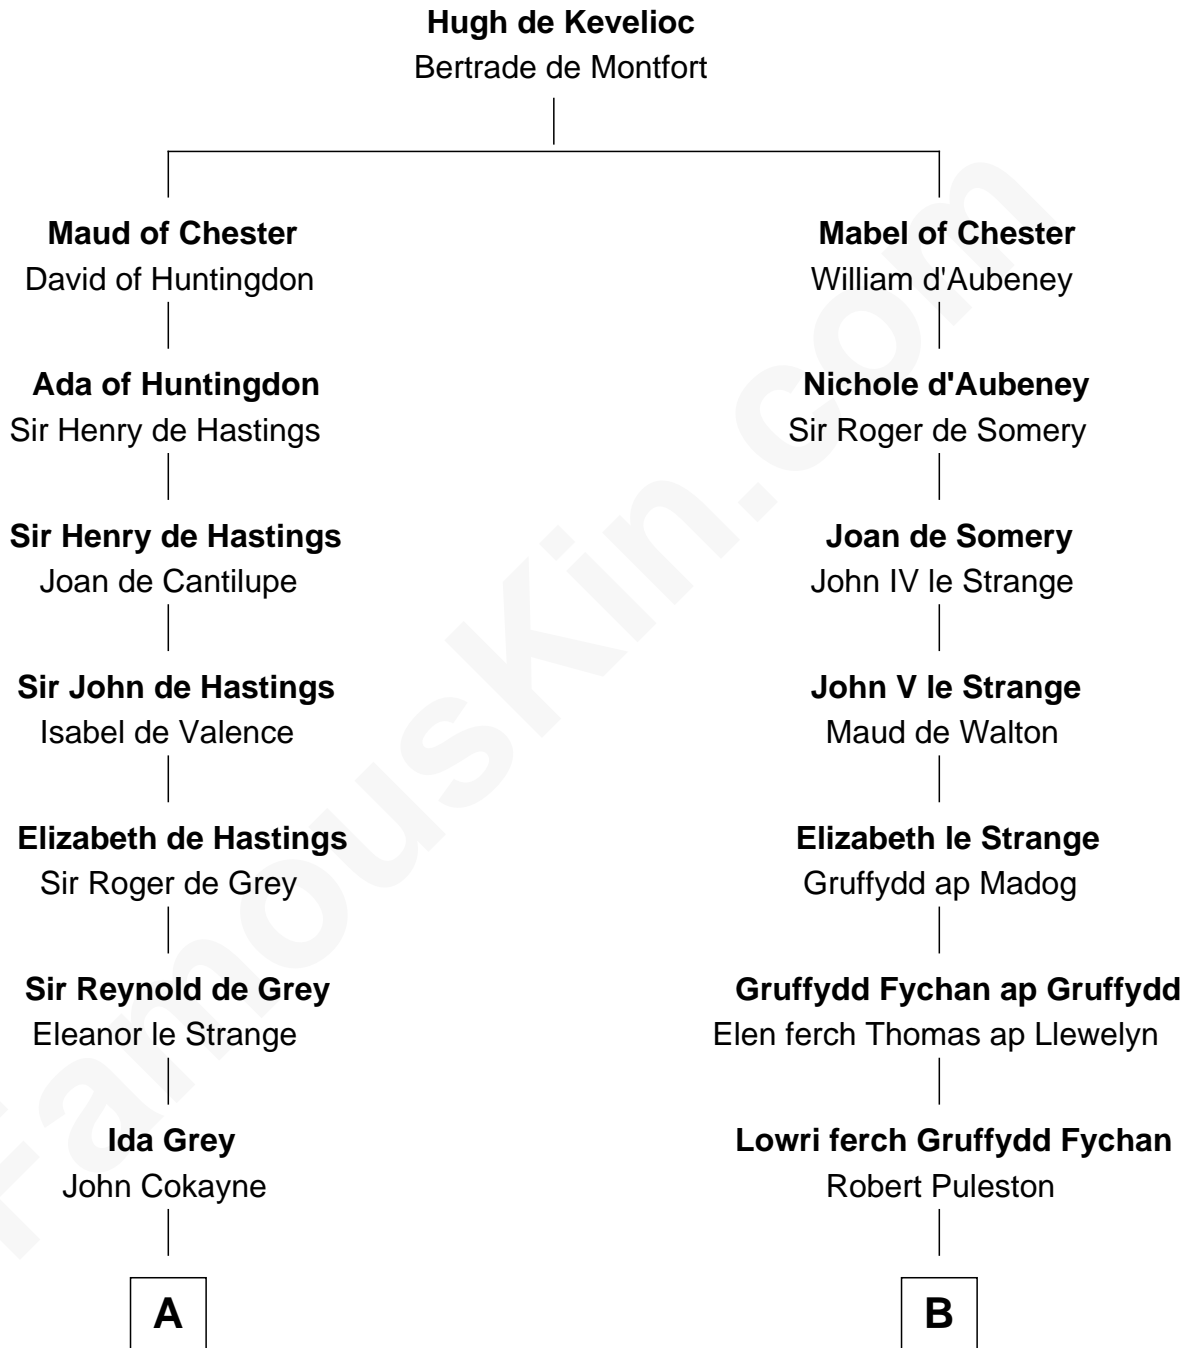

FamousKin.com

Relationship Chart of

Catherine Howard

5th Wife of King Henry VIII

11th cousin 9 times removed of

Eliphalet Remington

Founder of Remington Arms Company

C

—
Sarah Welles

Jonathan Robbins

—
Sarah Robbins

Elisha Kilbourn

—
Elizabeth Kilbourn

Eliphalet Remington

—
Eliphalet Remington

Founder of Remington Arms Company