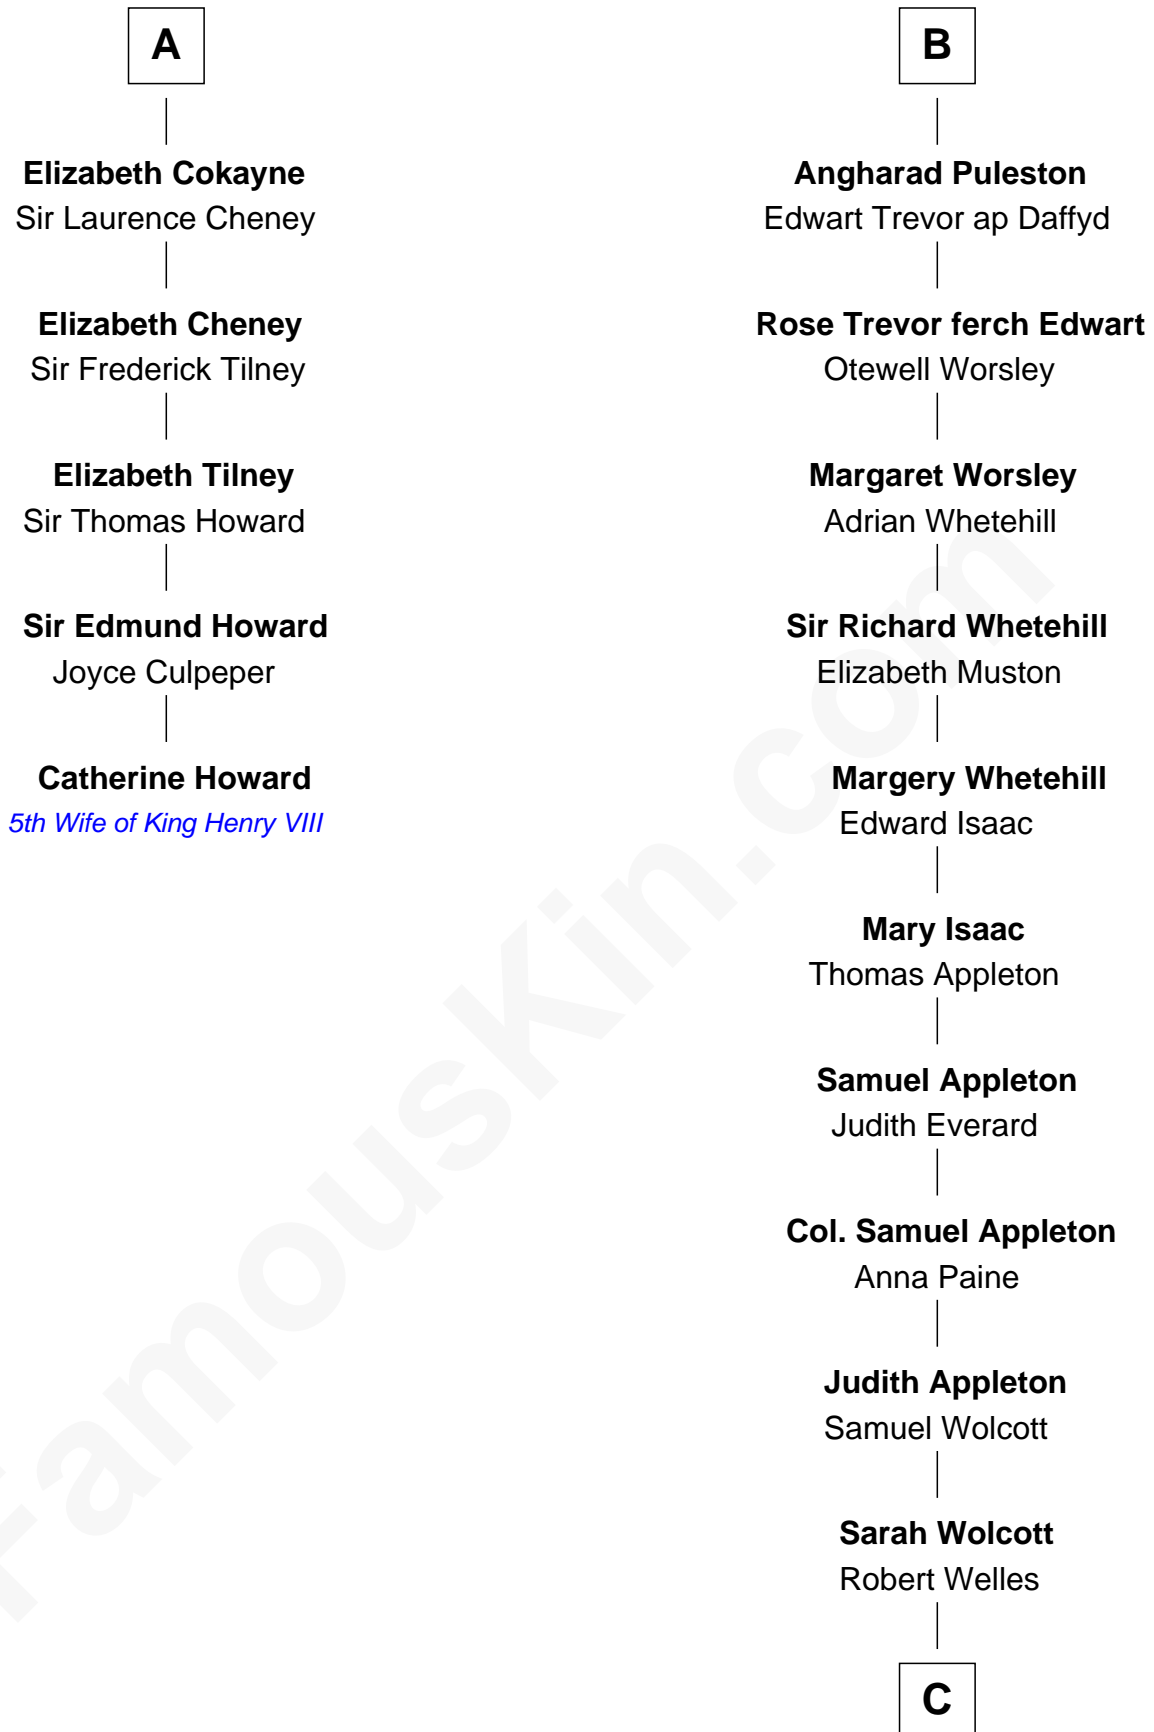

FamousKin.com

Relationship Chart of

Catherine Howard

5th Wife of King Henry VIII

11th cousin 9 times removed of

Eliphalet Remington

Founder of Remington Arms Company

C

—
Sarah Welles

Jonathan Robbins

—
Sarah Robbins

Elisha Kilbourn

—
Elizabeth Kilbourn

Eliphalet Remington

—
Eliphalet Remington

Founder of Remington Arms Company