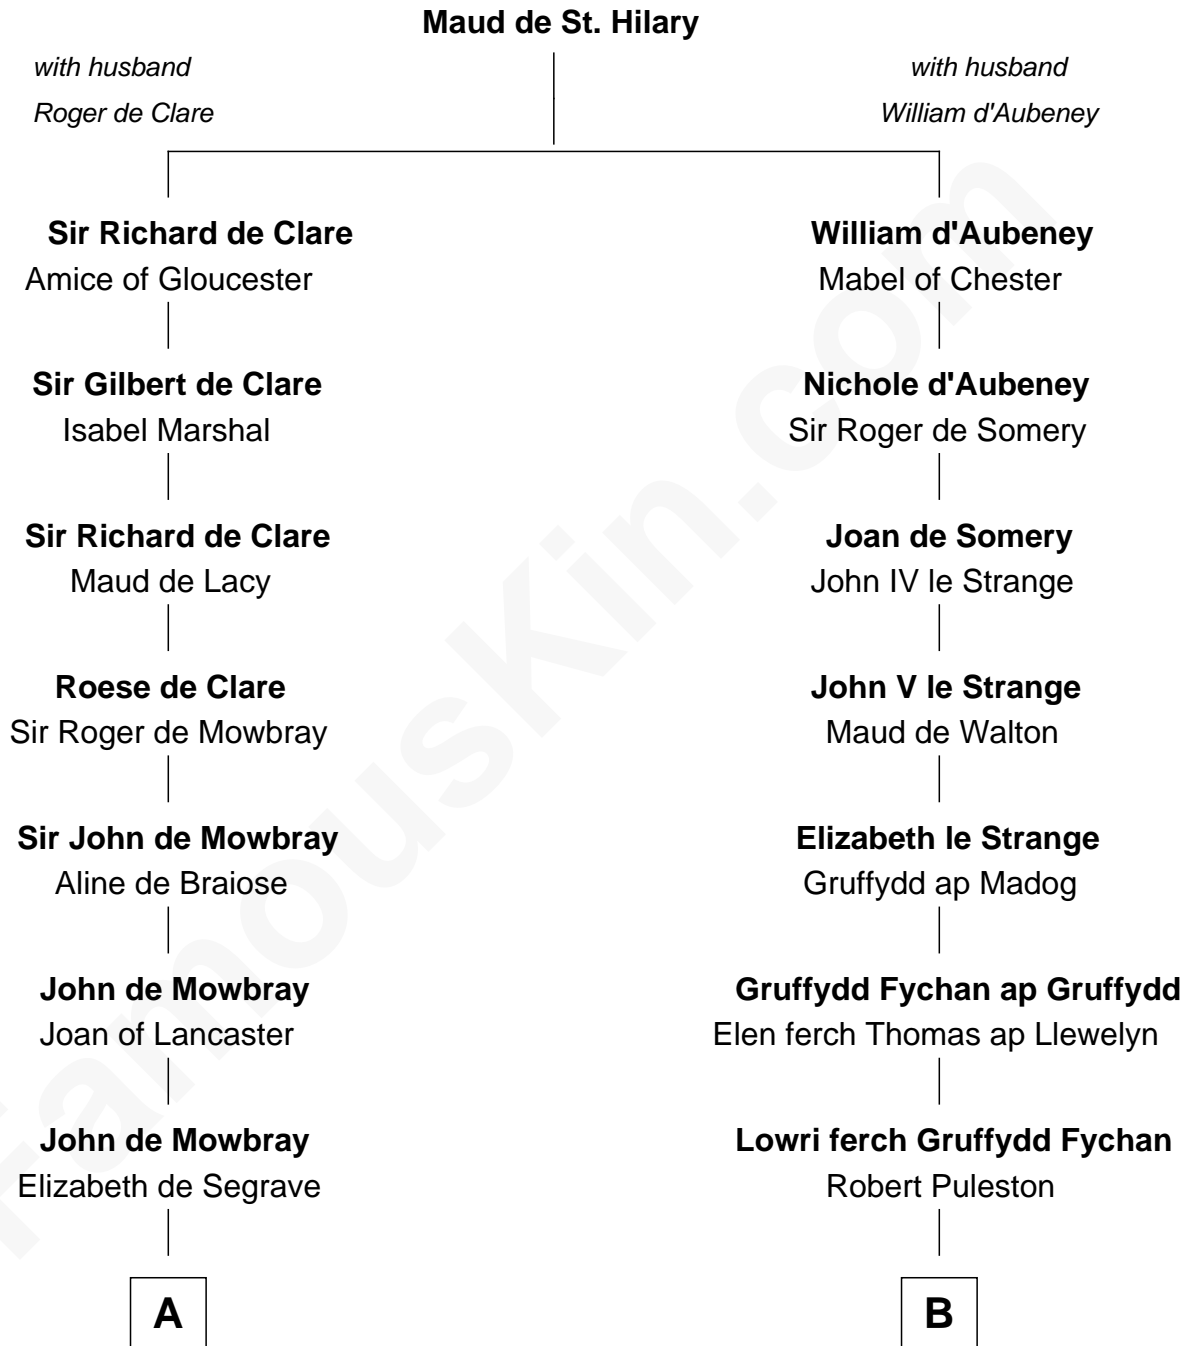

FamousKin.com Relationship Chart of

Catherine Howard

5th Wife of King Henry VIII

12th cousin 8 times removed of

Eliphalet Remington

Founder of Remington Arms Company

C

—
Sarah Welles

Jonathan Robbins

—
Sarah Robbins

Elisha Kilbourn

—
Elizabeth Kilbourn

Eliphalet Remington

—
Eliphalet Remington

Founder of Remington Arms Company

FamousKin.com