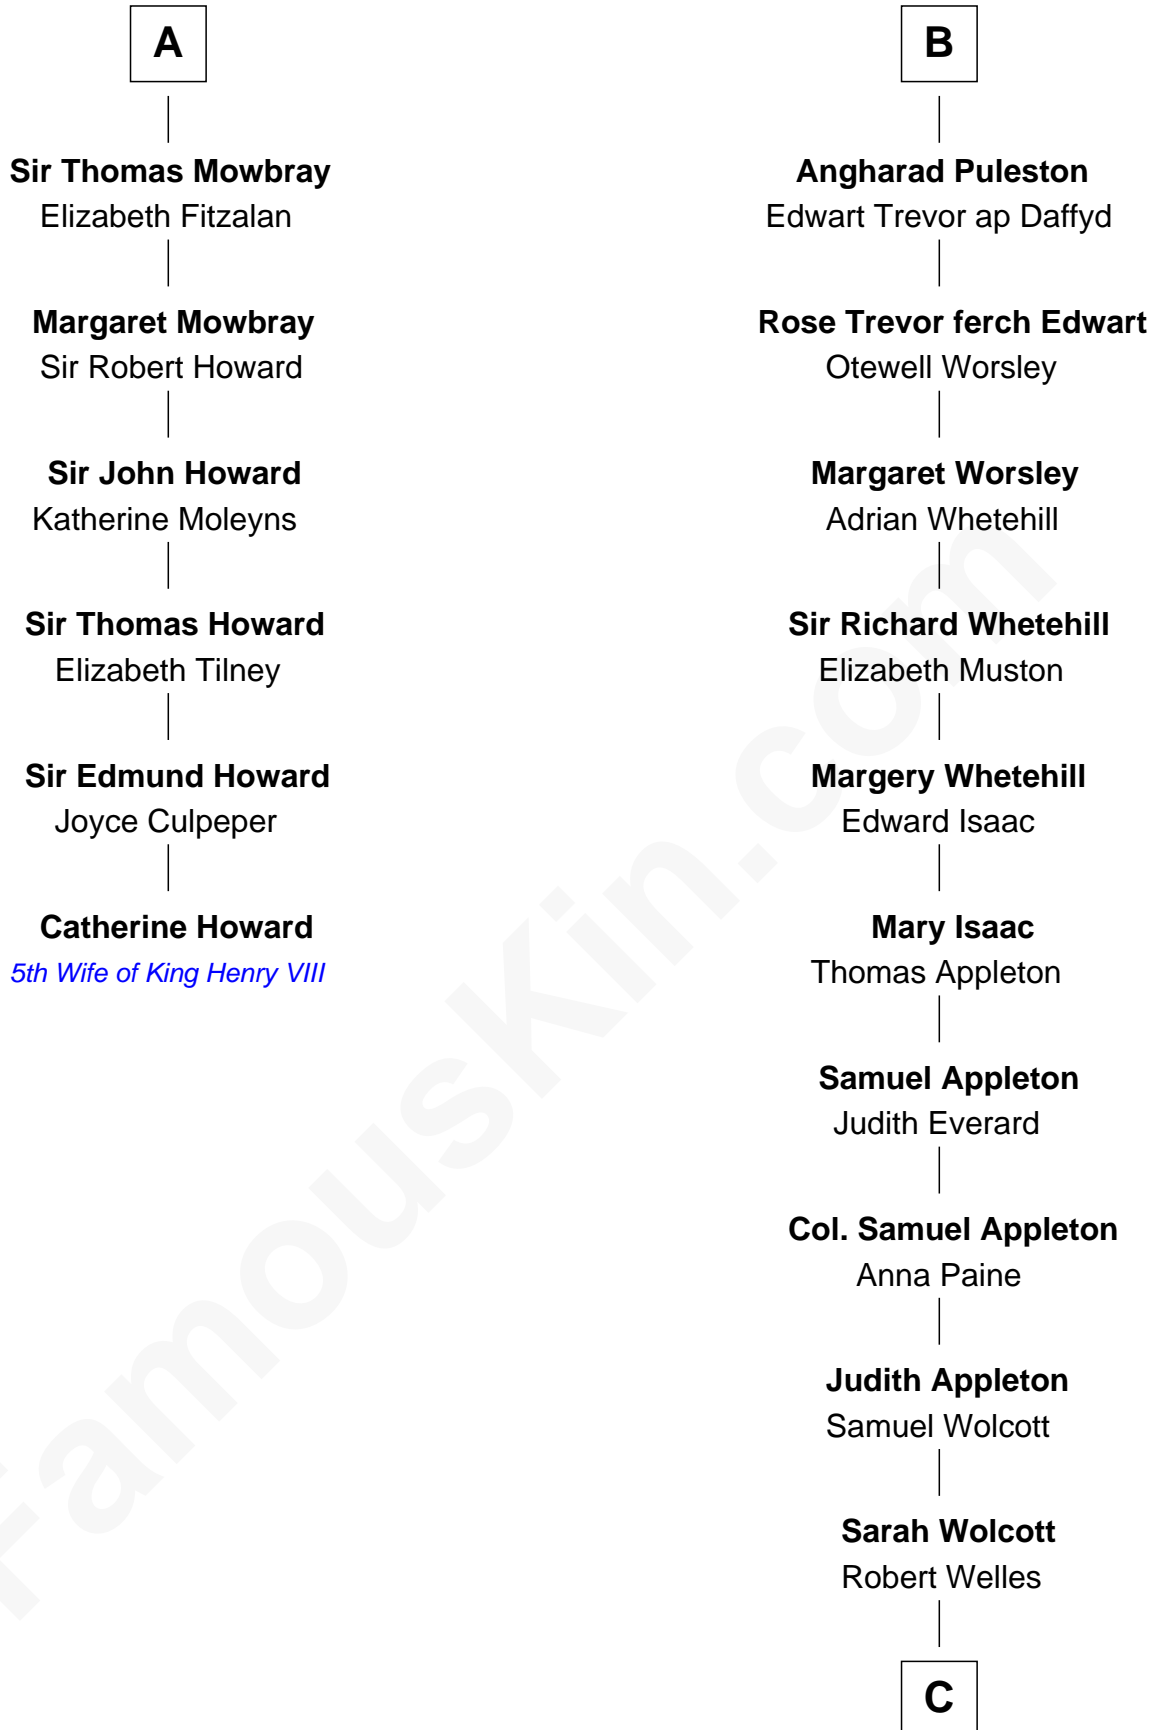

FamousKin.com Relationship Chart of

Catherine Howard

5th Wife of King Henry VIII

12th cousin 8 times removed of

Eliphalet Remington

Founder of Remington Arms Company

C

—
Sarah Welles

Jonathan Robbins

—
Sarah Robbins

Elisha Kilbourn

—
Elizabeth Kilbourn

Eliphalet Remington

—
Eliphalet Remington

Founder of Remington Arms Company

FamousKin.com