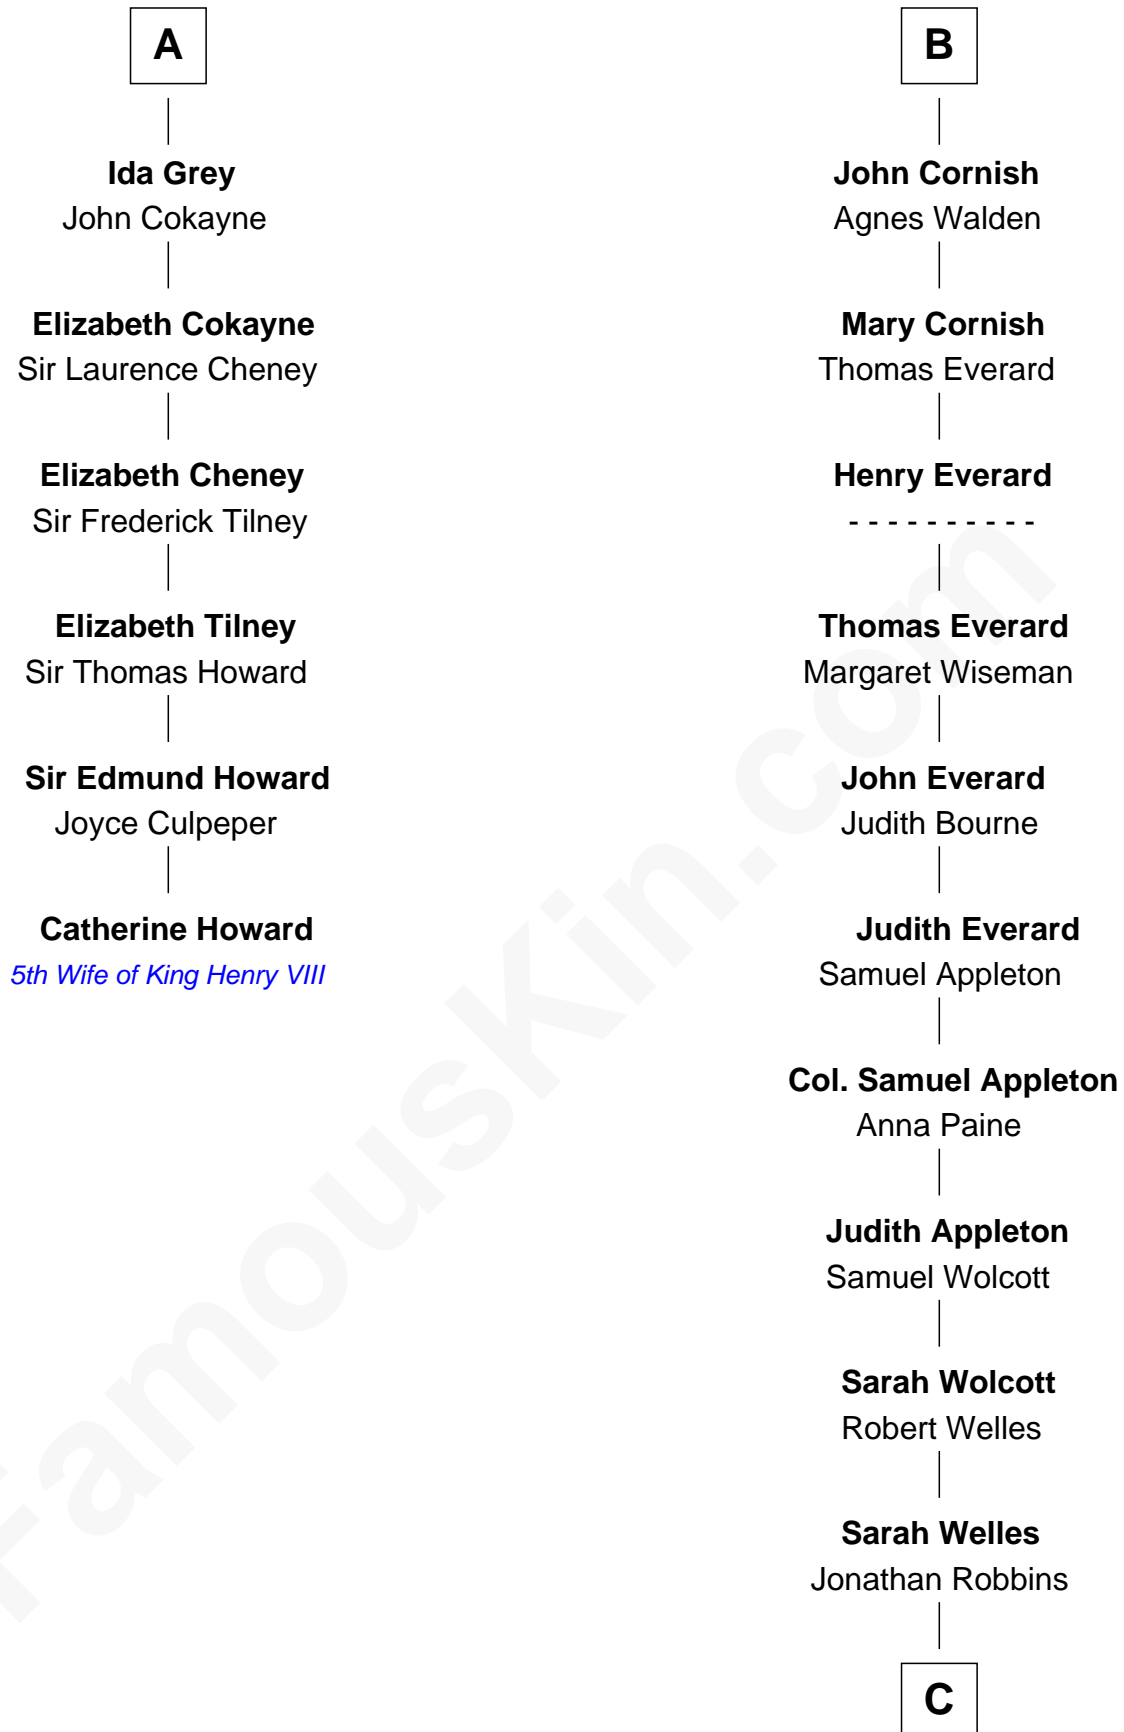

FamousKin.com

Relationship Chart of

Catherine Howard

5th Wife of King Henry VIII

12th cousin 7 times removed of

Eliphalet Remington

Founder of Remington Arms Company

C

—
Sarah Robbins

Elisha Kilbourn

—
Elizabeth Kilbourn

Eliphalet Remington

—
Eliphalet Remington

Founder of Remington Arms Company

FamousKin.com