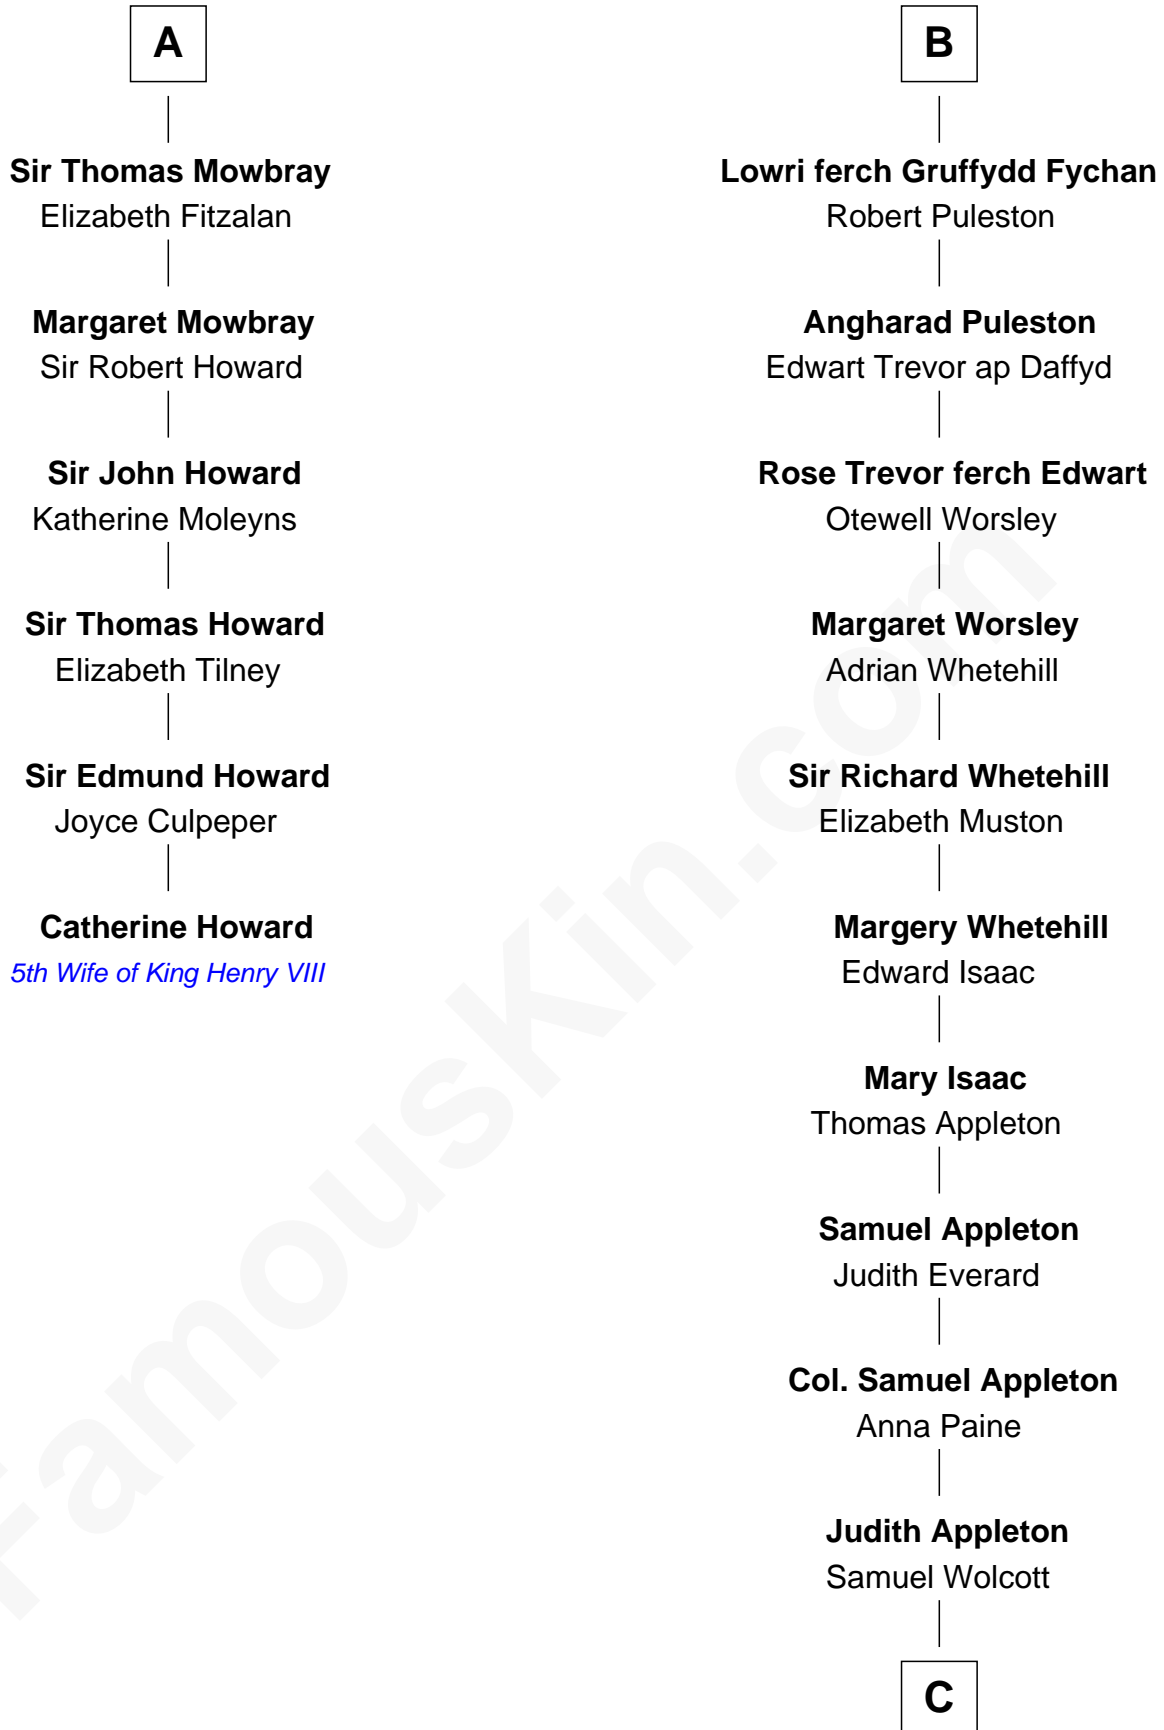

FamousKin.com Relationship Chart of

Catherine Howard

5th Wife of King Henry VIII

12th cousin 9 times removed of

Eliphalet Remington

Founder of Remington Arms Company

C

—
Sarah Wolcott

Robert Welles

—
Sarah Welles

Jonathan Robbins

—
Sarah Robbins

Elisha Kilbourn

—
Elizabeth Kilbourn

Eliphalet Remington

—
Eliphalet Remington