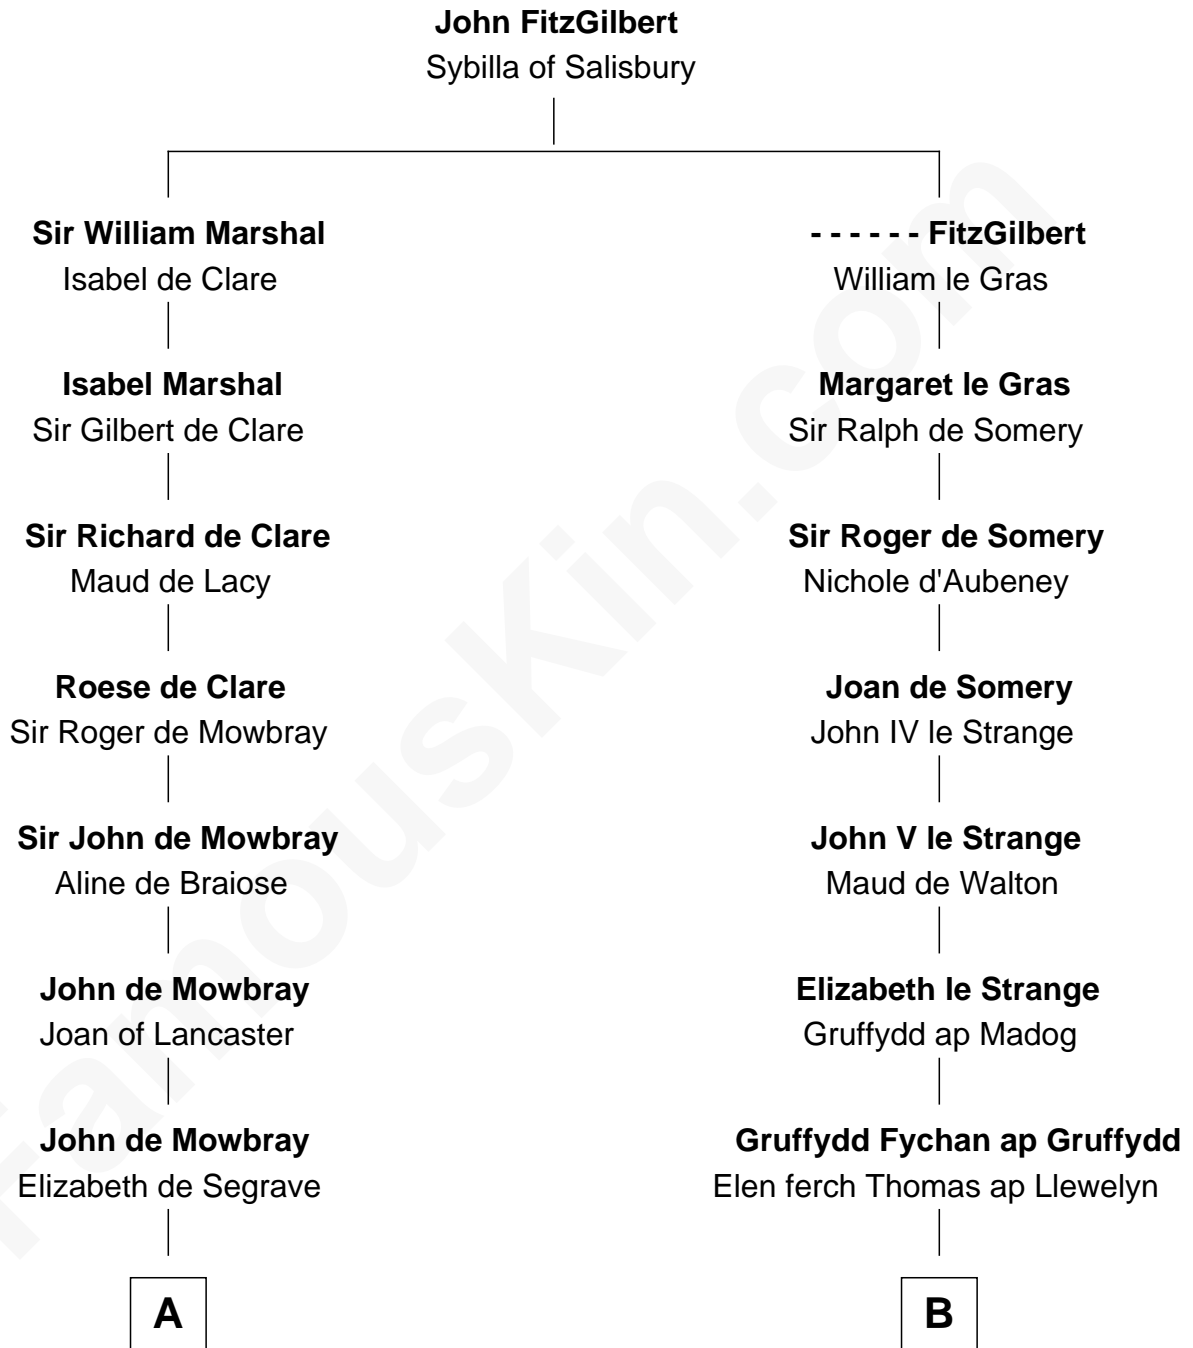

FamousKin.com Relationship Chart of

Catherine Howard

5th Wife of King Henry VIII

12th cousin 9 times removed of

Eliphalet Remington

Founder of Remington Arms Company

C

—
Sarah Wolcott

Robert Welles

—
Sarah Welles

Jonathan Robbins

—
Sarah Robbins

Elisha Kilbourn

—
Elizabeth Kilbourn

Eliphalet Remington

—
Eliphalet Remington