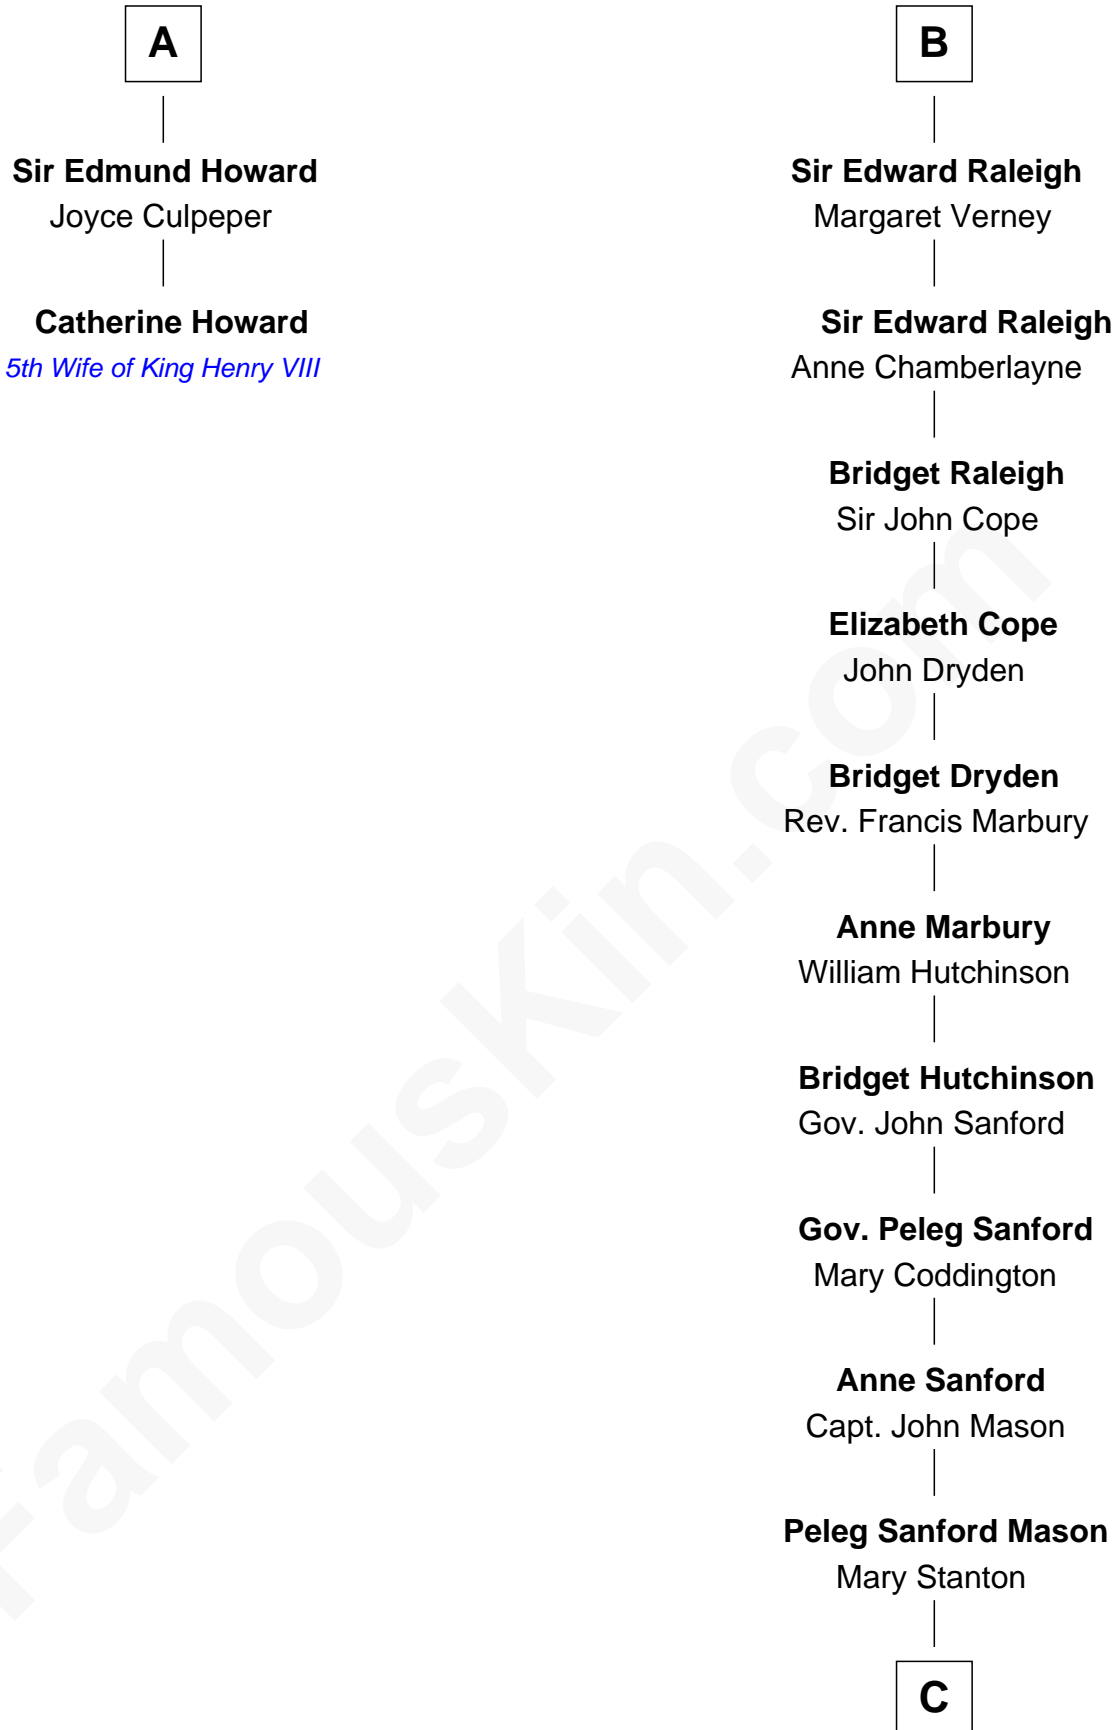

FamousKin.com
Relationship Chart of
Catherine Howard

5th Wife of King Henry VIII

8th cousin 11 times removed of

Lucretia (Rudolph) Garfield

First Lady of President James Garfield

C

Elijah Mason
Lucretia Greene

Arabella Greene Mason
Zebulon Rudolph

Lucretia (Rudolph) Garfield
First Lady of James Garfield

FamousKin.com