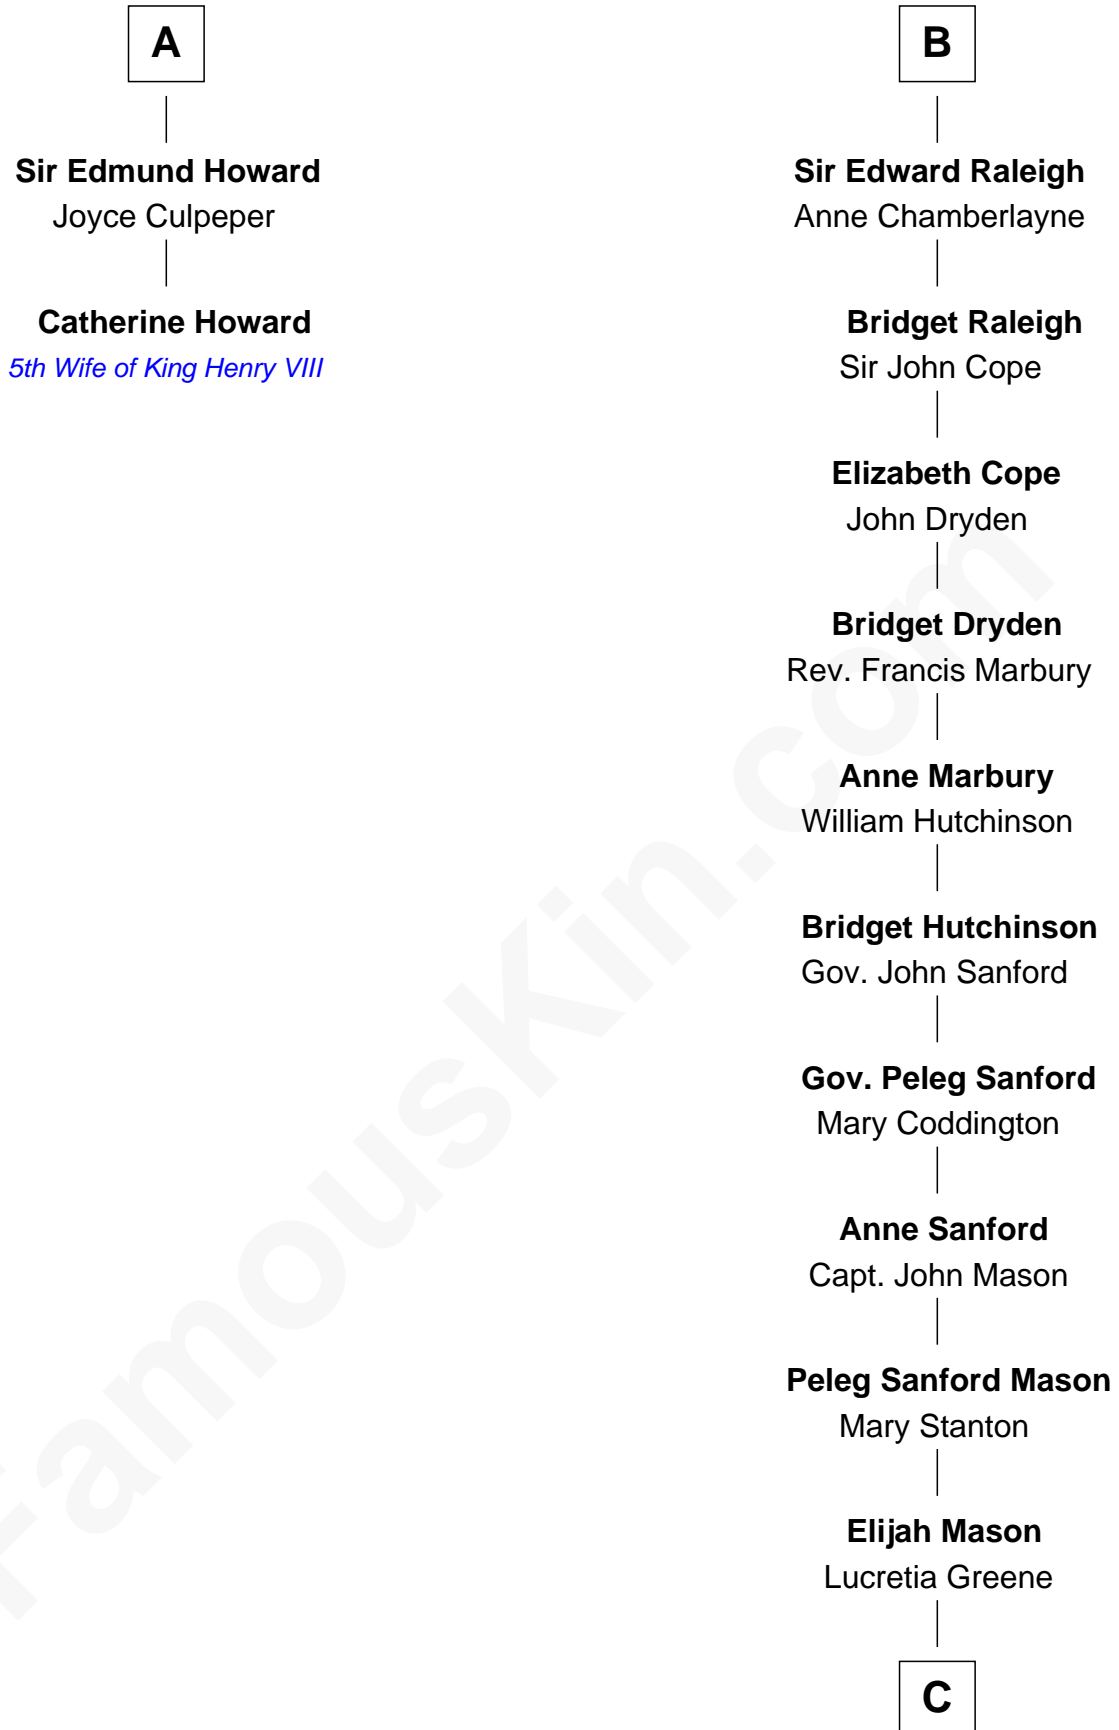

FamousKin.com

Relationship Chart of

Catherine Howard

5th Wife of King Henry VIII

8th cousin 10 times removed of

Lucretia (Rudolph) Garfield

First Lady of President James Garfield

C

Arabella Greene Mason

Zebulon Rudolph

Lucretia (Rudolph) Garfield

First Lady of James Garfield

FamousKin.com