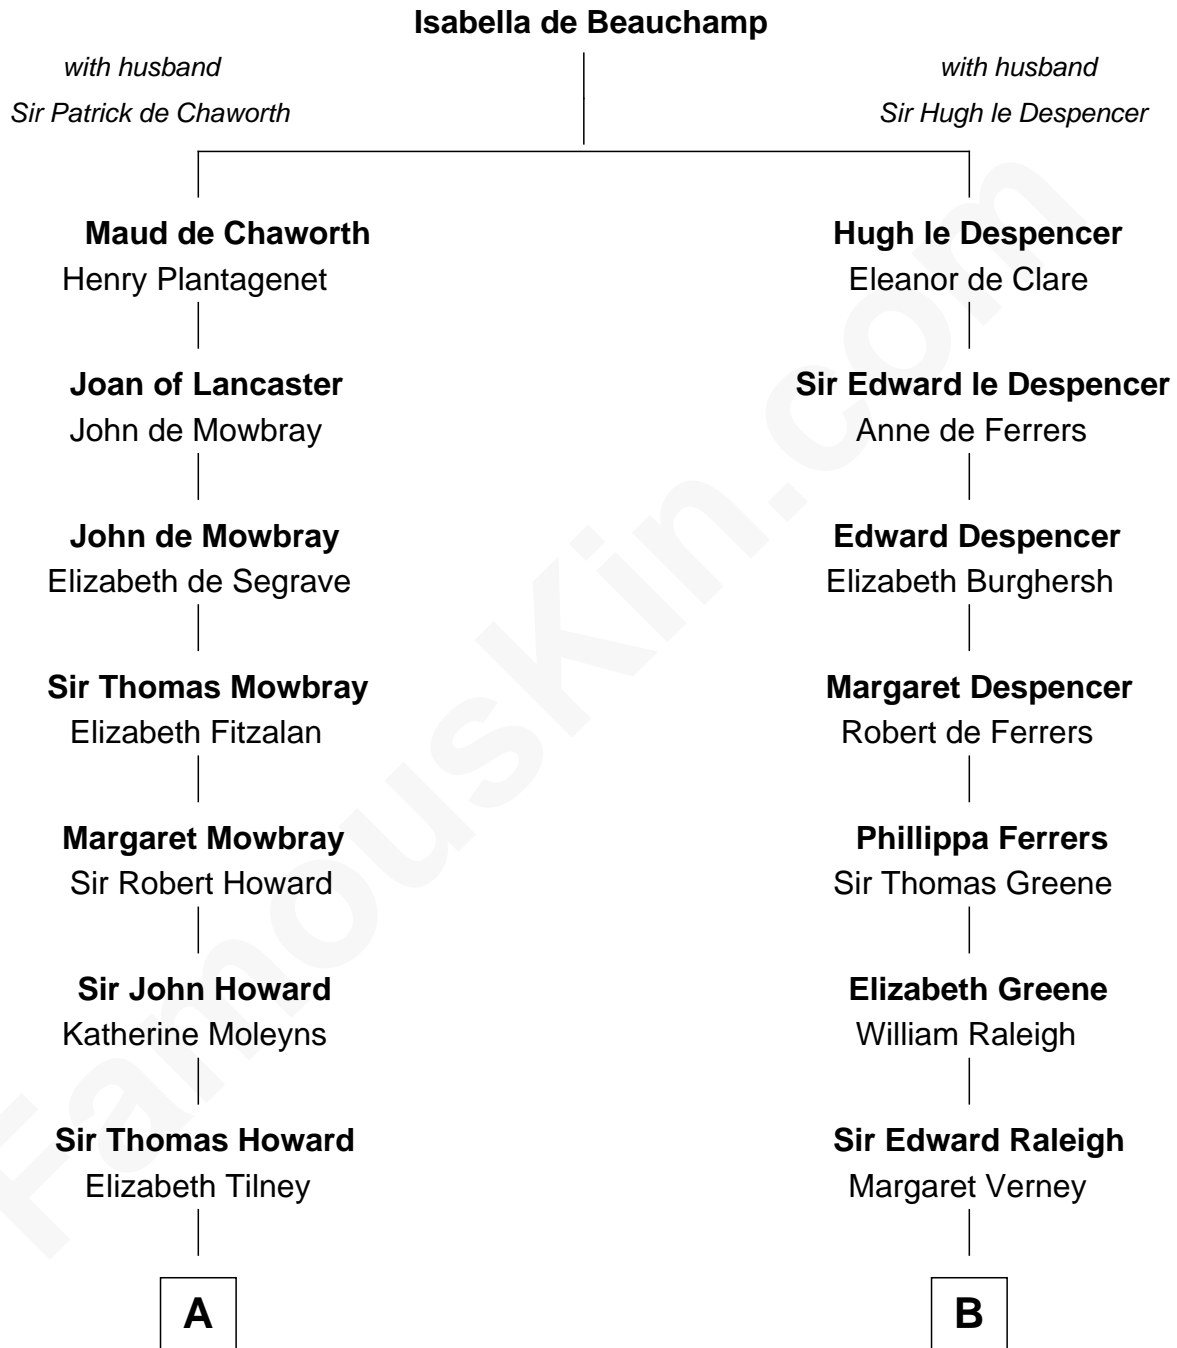

FamousKin.com

Relationship Chart of

Catherine Howard

5th Wife of King Henry VIII

8th cousin 10 times removed of

Lucretia (Rudolph) Garfield

First Lady of President James Garfield

C

Arabella Greene Mason

Zebulon Rudolph

Lucretia (Rudolph) Garfield

First Lady of James Garfield

FamousKin.com