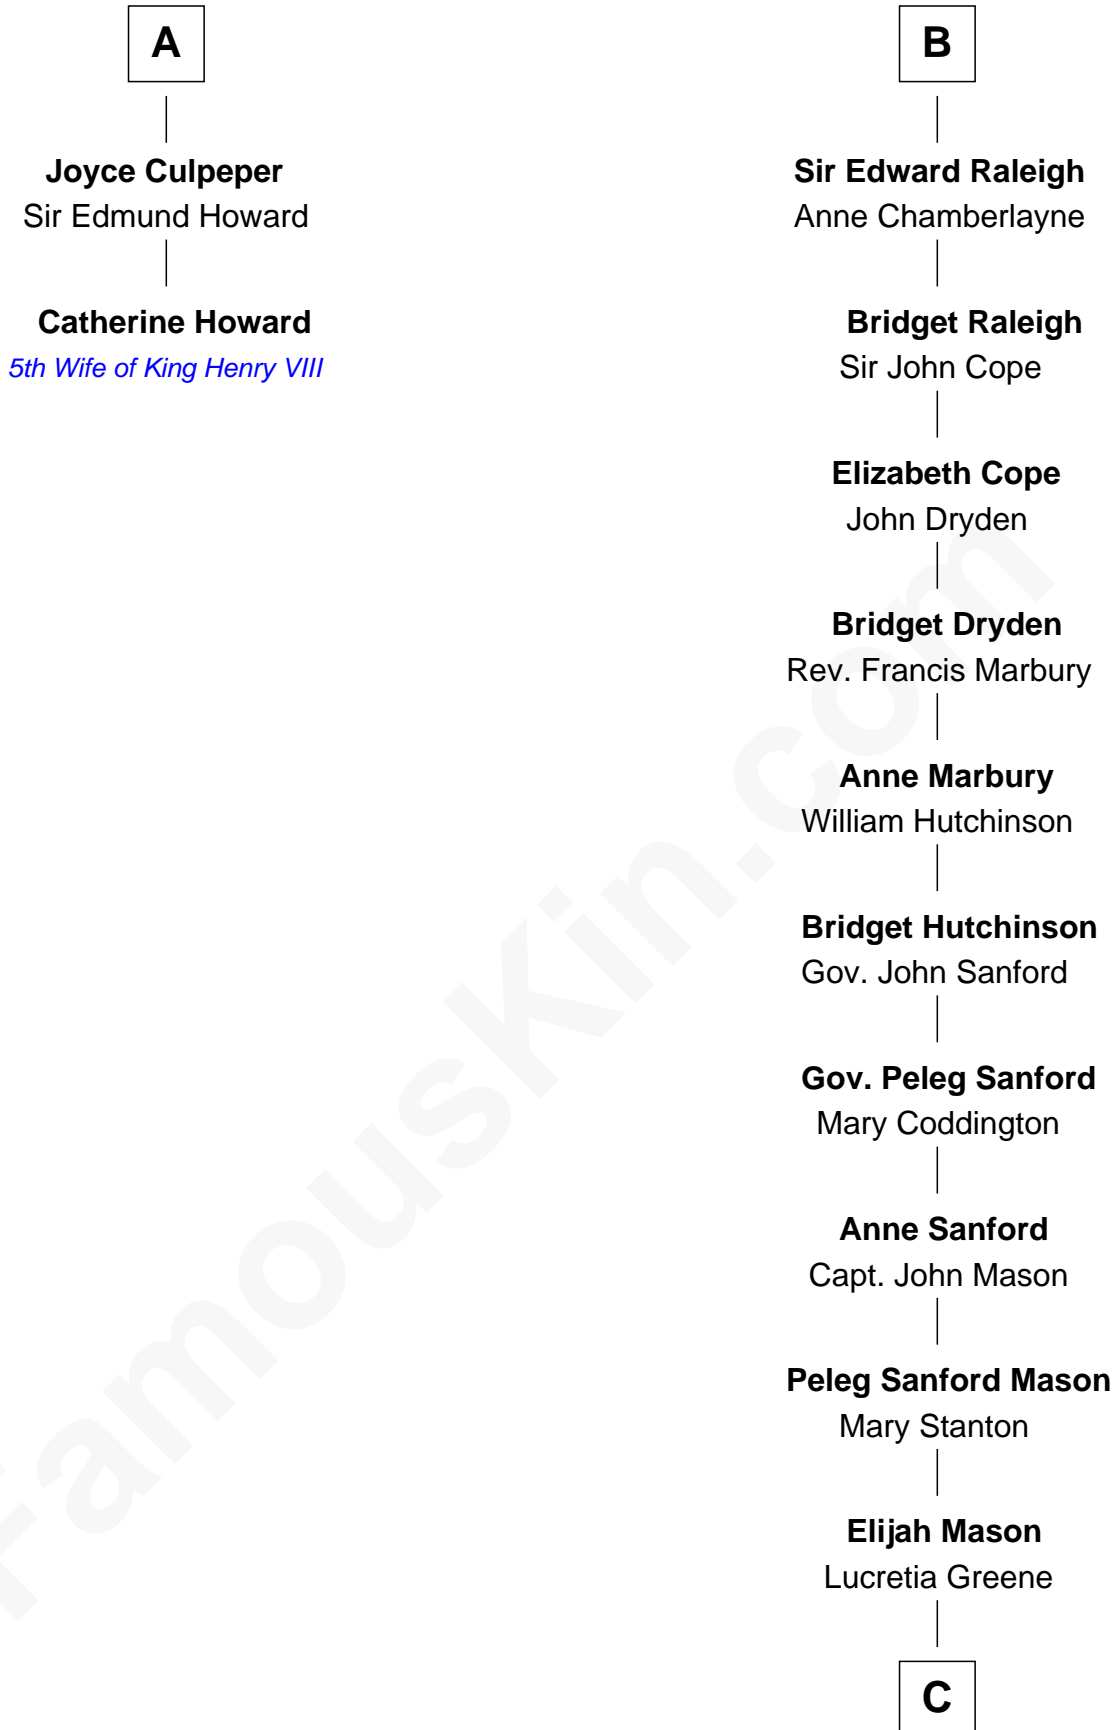

FamousKin.com

Relationship Chart of

Catherine Howard

5th Wife of King Henry VIII

8th cousin 10 times removed of

Lucretia (Rudolph) Garfield

First Lady of President James Garfield

C

Arabella Greene Mason

Zebulon Rudolph

Lucretia (Rudolph) Garfield

First Lady of James Garfield

FamousKin.com