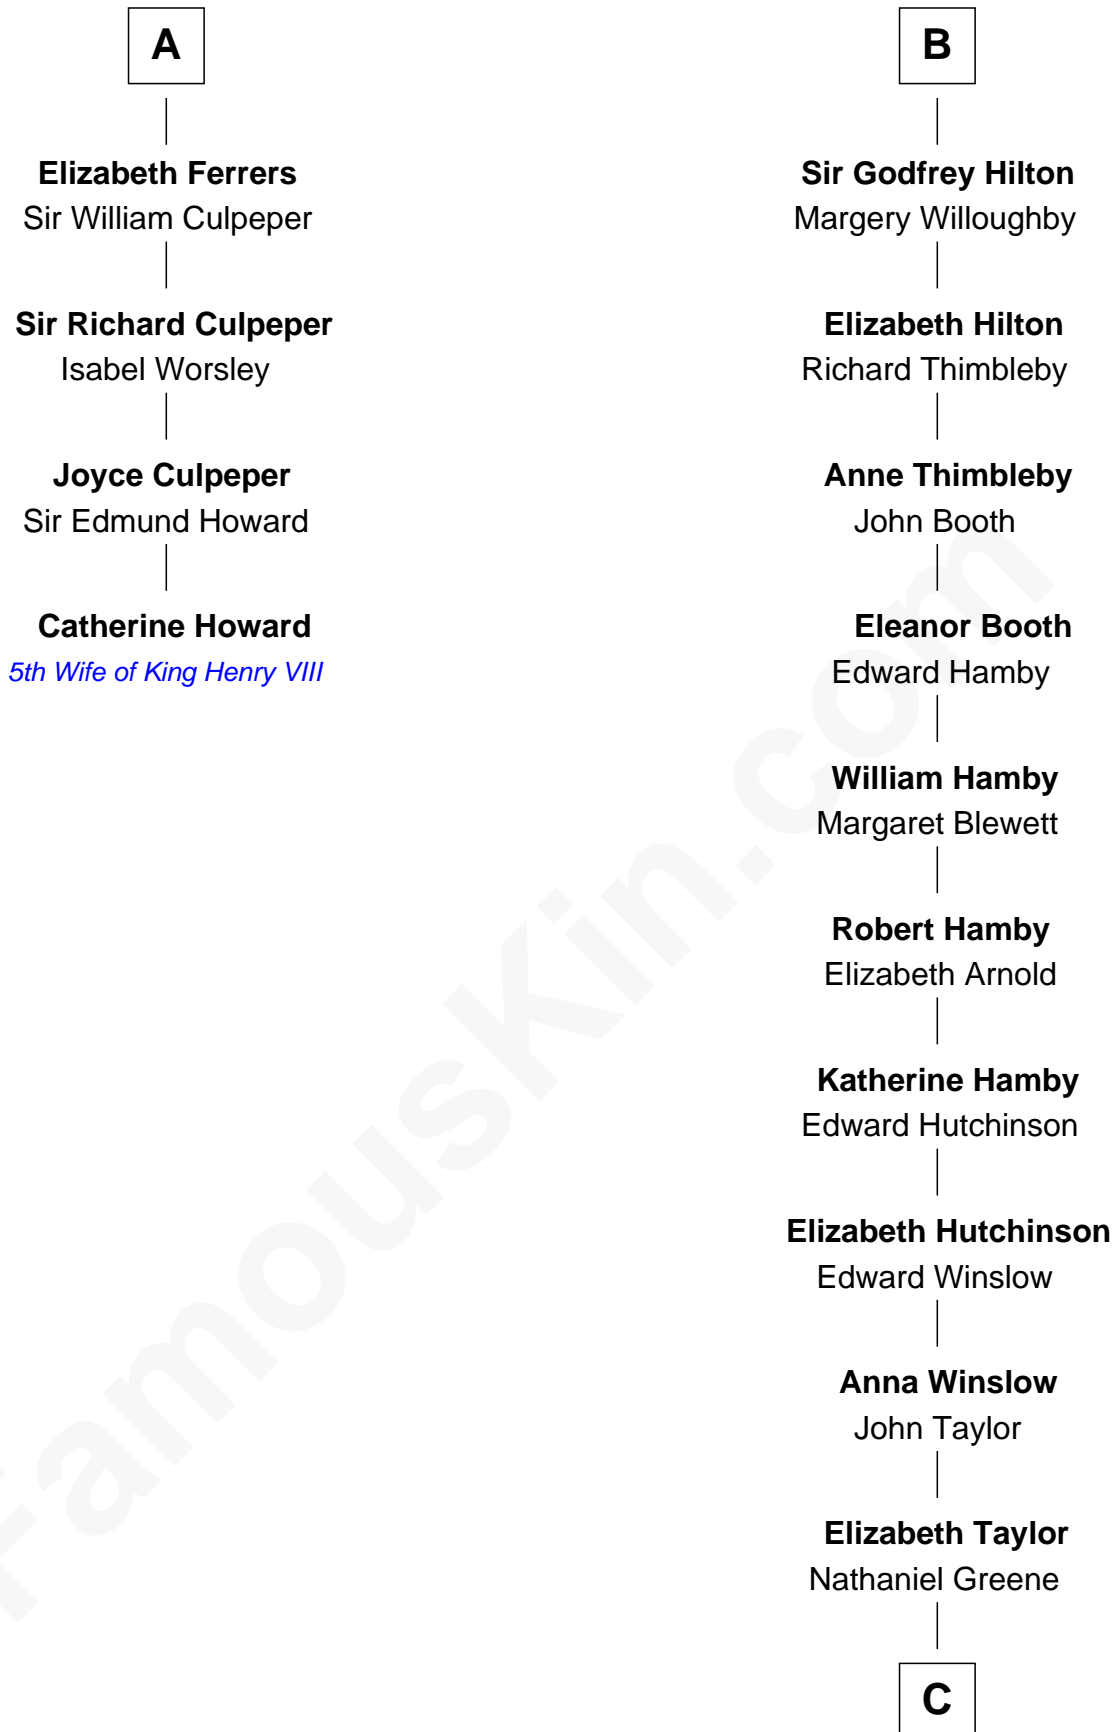

FamousKin.com

Relationship Chart of

Catherine Howard

5th Wife of King Henry VIII

10th cousin 10 times removed of

Lucretia (Rudolph) Garfield

First Lady of President James Garfield

C

John Greene

Azubah Ward

Lucretia Greene

Elijah Mason

Arabella Greene Mason

Zebulon Rudolph

Lucretia (Rudolph) Garfield

First Lady of James Garfield