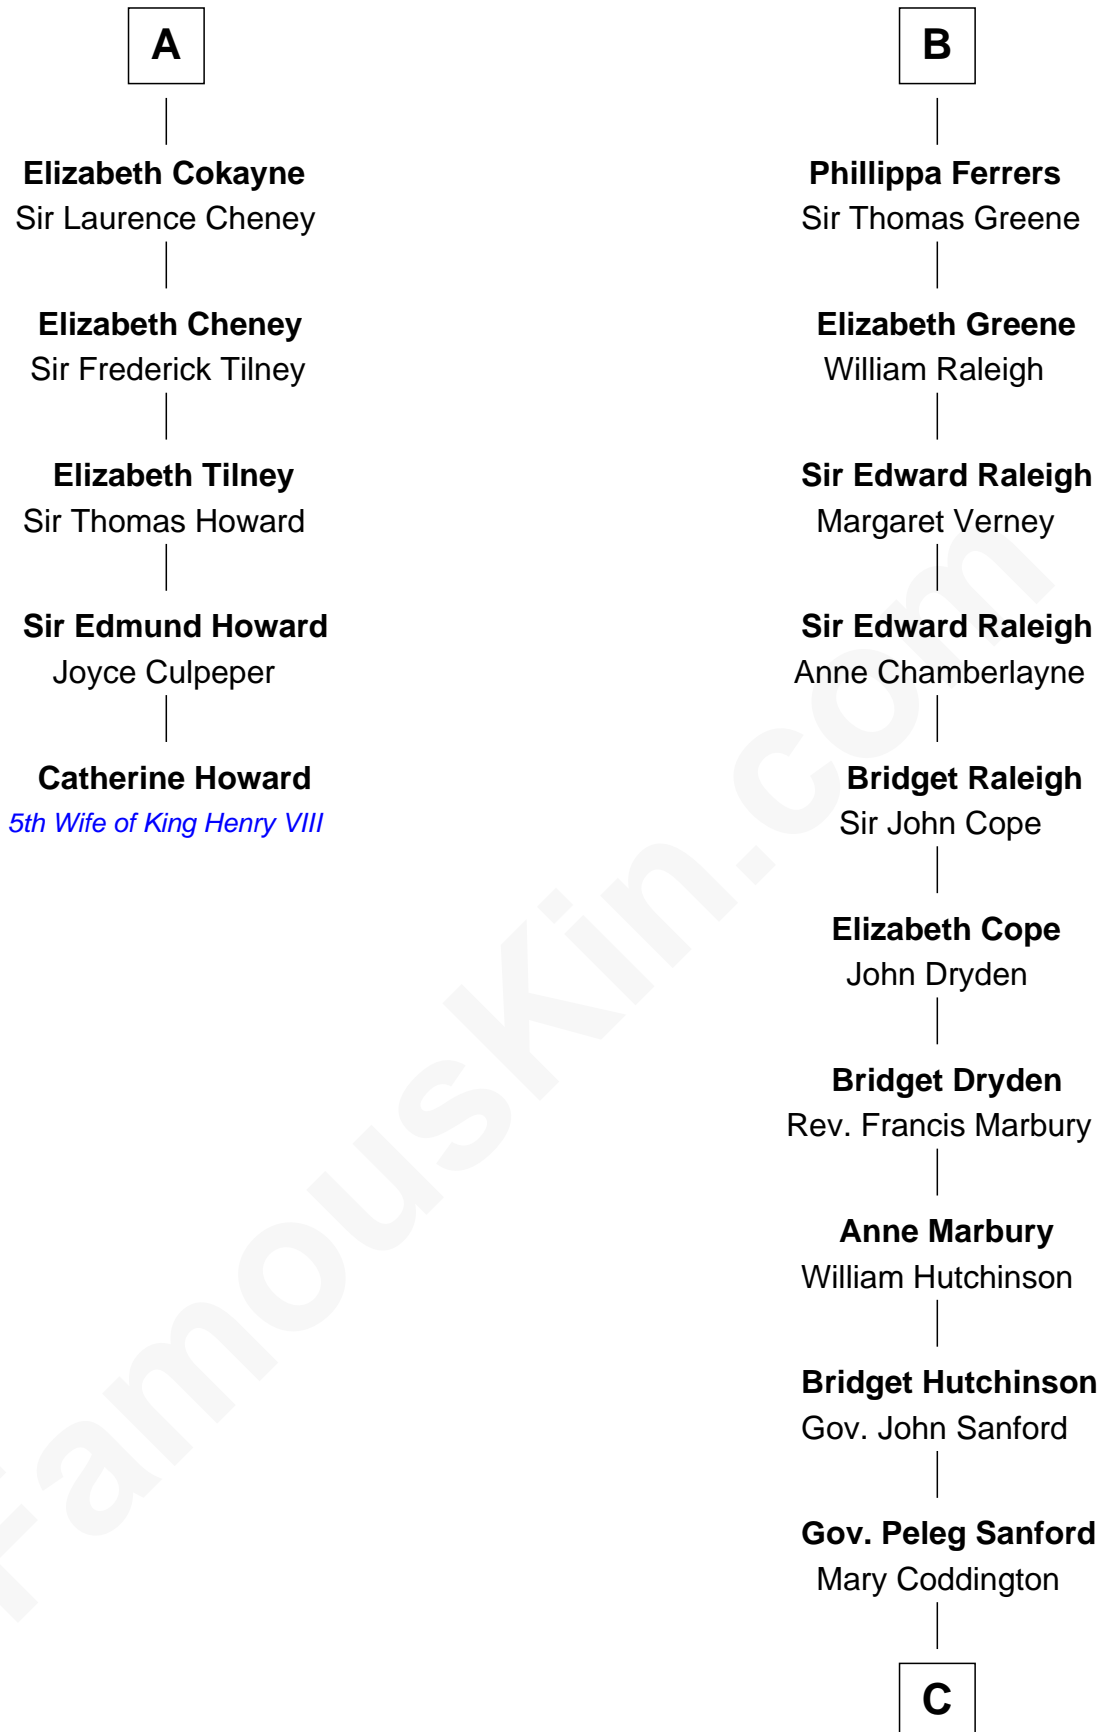

FamousKin.com

Relationship Chart of

Catherine Howard

5th Wife of King Henry VIII

11th cousin 10 times removed of

Lucretia (Rudolph) Garfield

First Lady of President James Garfield

Sir William Longespee

Ela of Salisbury

C

Anne Sanford
Capt. John Mason

Peleg Sanford Mason
Mary Stanton

Elijah Mason
Lucretia Greene

Arabella Greene Mason
Zebulon Rudolph

Lucretia (Rudolph) Garfield
First Lady of James Garfield