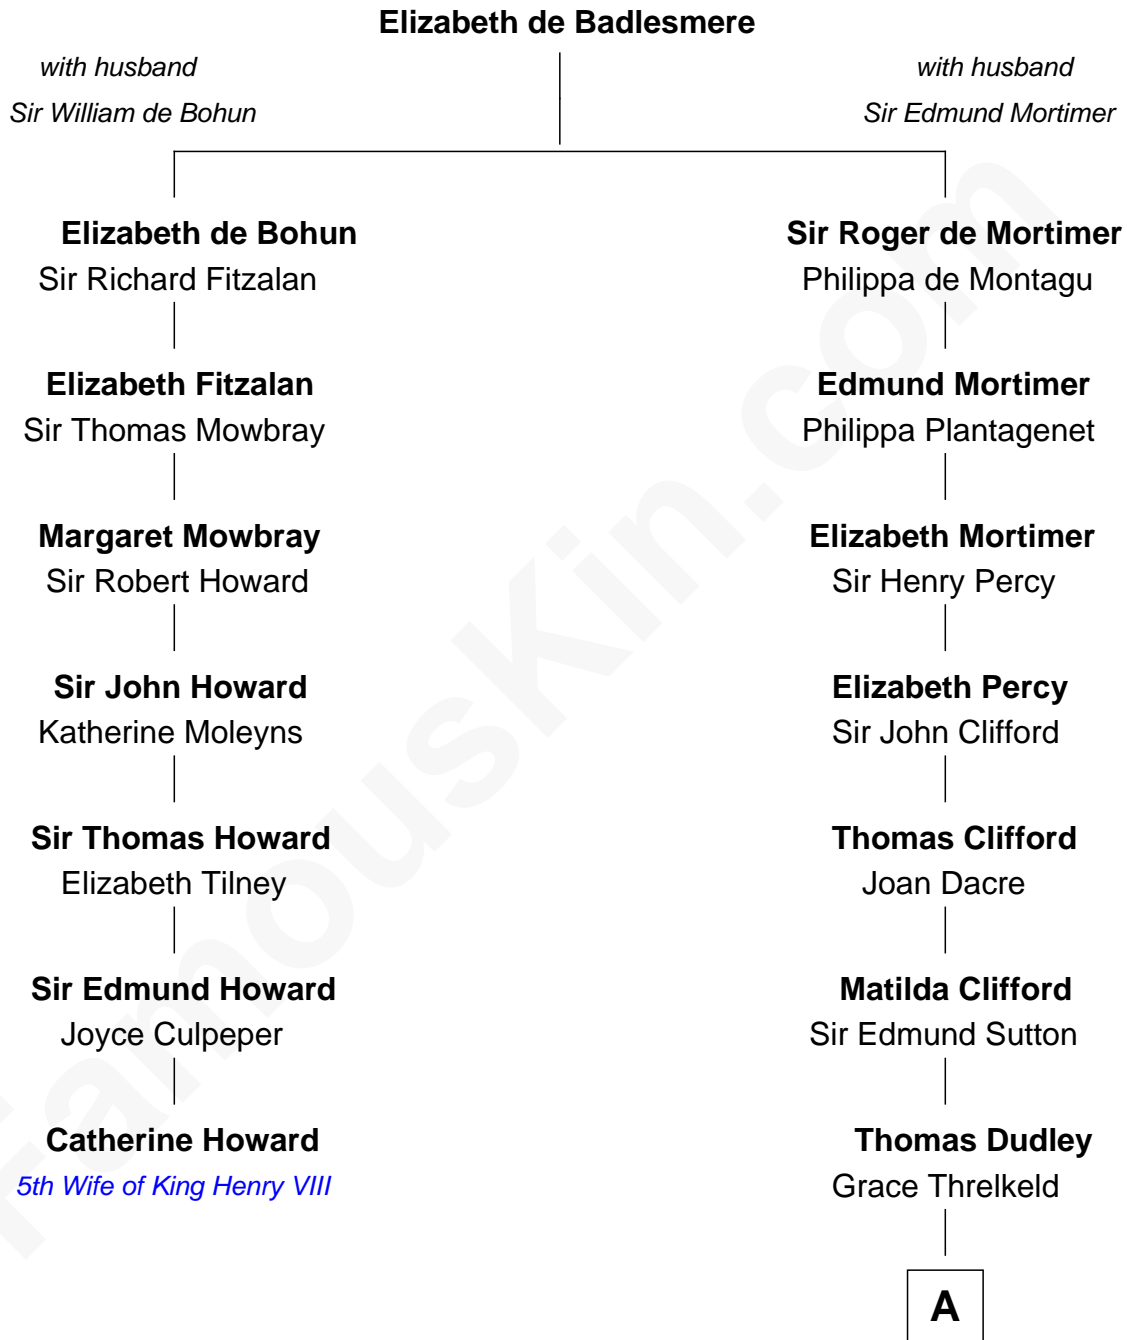

## Relationship Chart of

### Catherine Howard

*5th Wife of King Henry VIII*

6th cousin 9 times removed of

### George Mason

*Father of the U.S. Bill of Rights*

**A**

**Winifred Dudley**  
Anthony Blencowe

**Richard Blencowe**  
Apollonia Tolson

**Sir Henry Blencowe**  
Grace Sandford

**John Blencowe**  
Anne Mallison