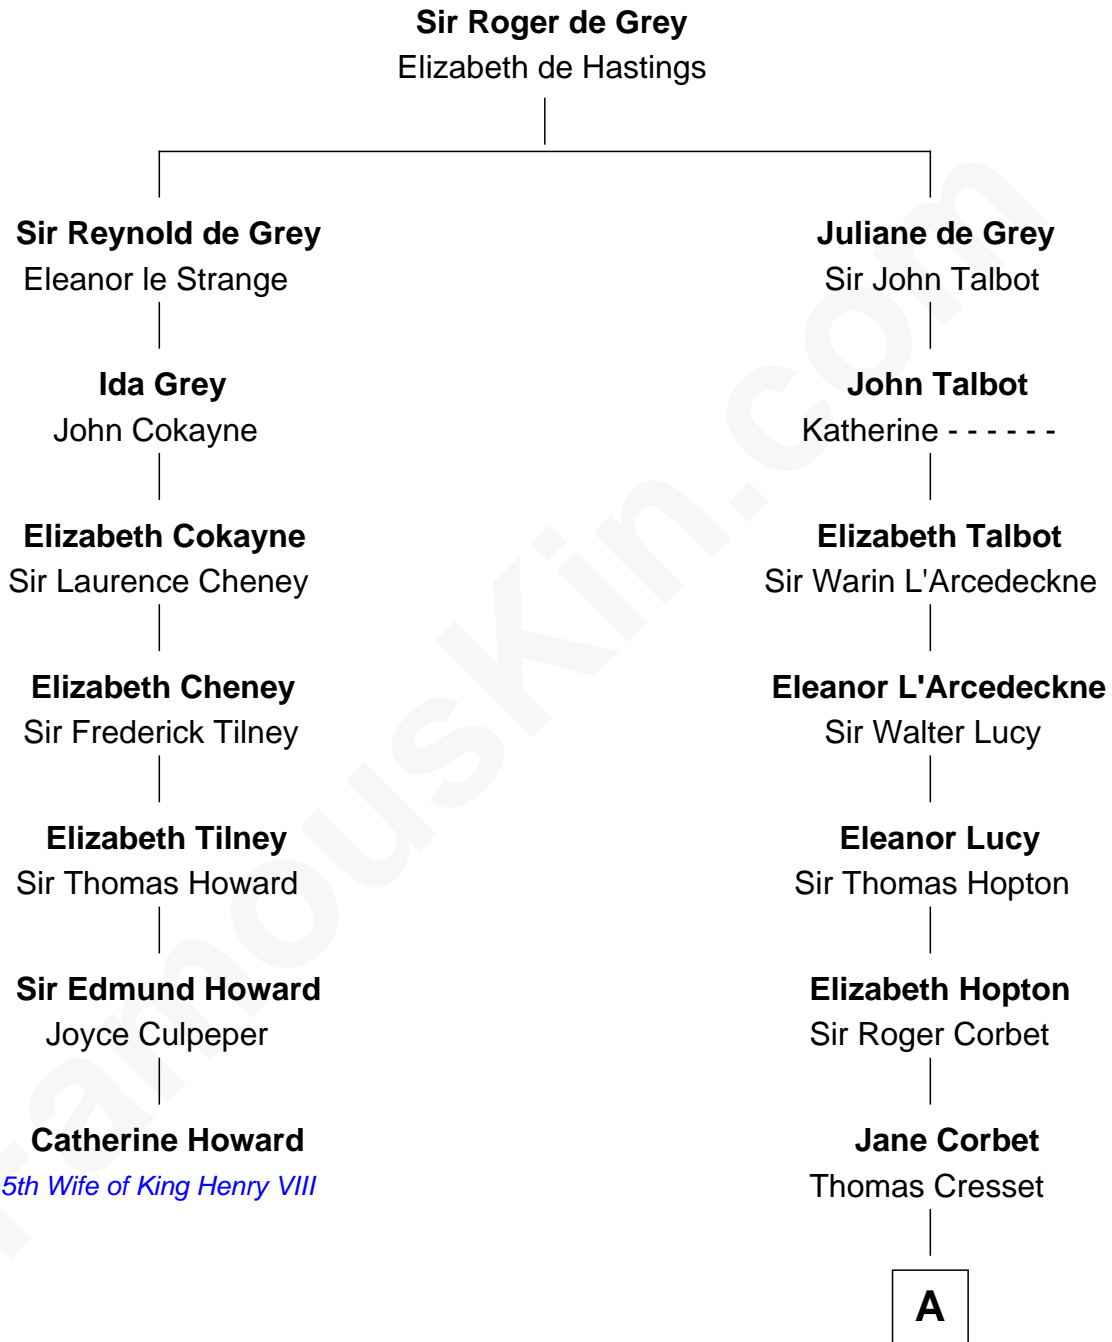

FamousKin.com

Relationship Chart of

Catherine Howard

5th Wife of King Henry VIII

6th cousin 5 times removed of

Richard More

(c1614 - c1696) Mayflower passenger 1620

MAYFLOWER

A

Richard Cresset

Joan Wrottesley

Margaret Cresset

Thomas More

Jasper More

Elizabeth Smalley

Katherine More

Col. Samuel More

Richard More

Mayflower passenger 1620

FamousKin.com