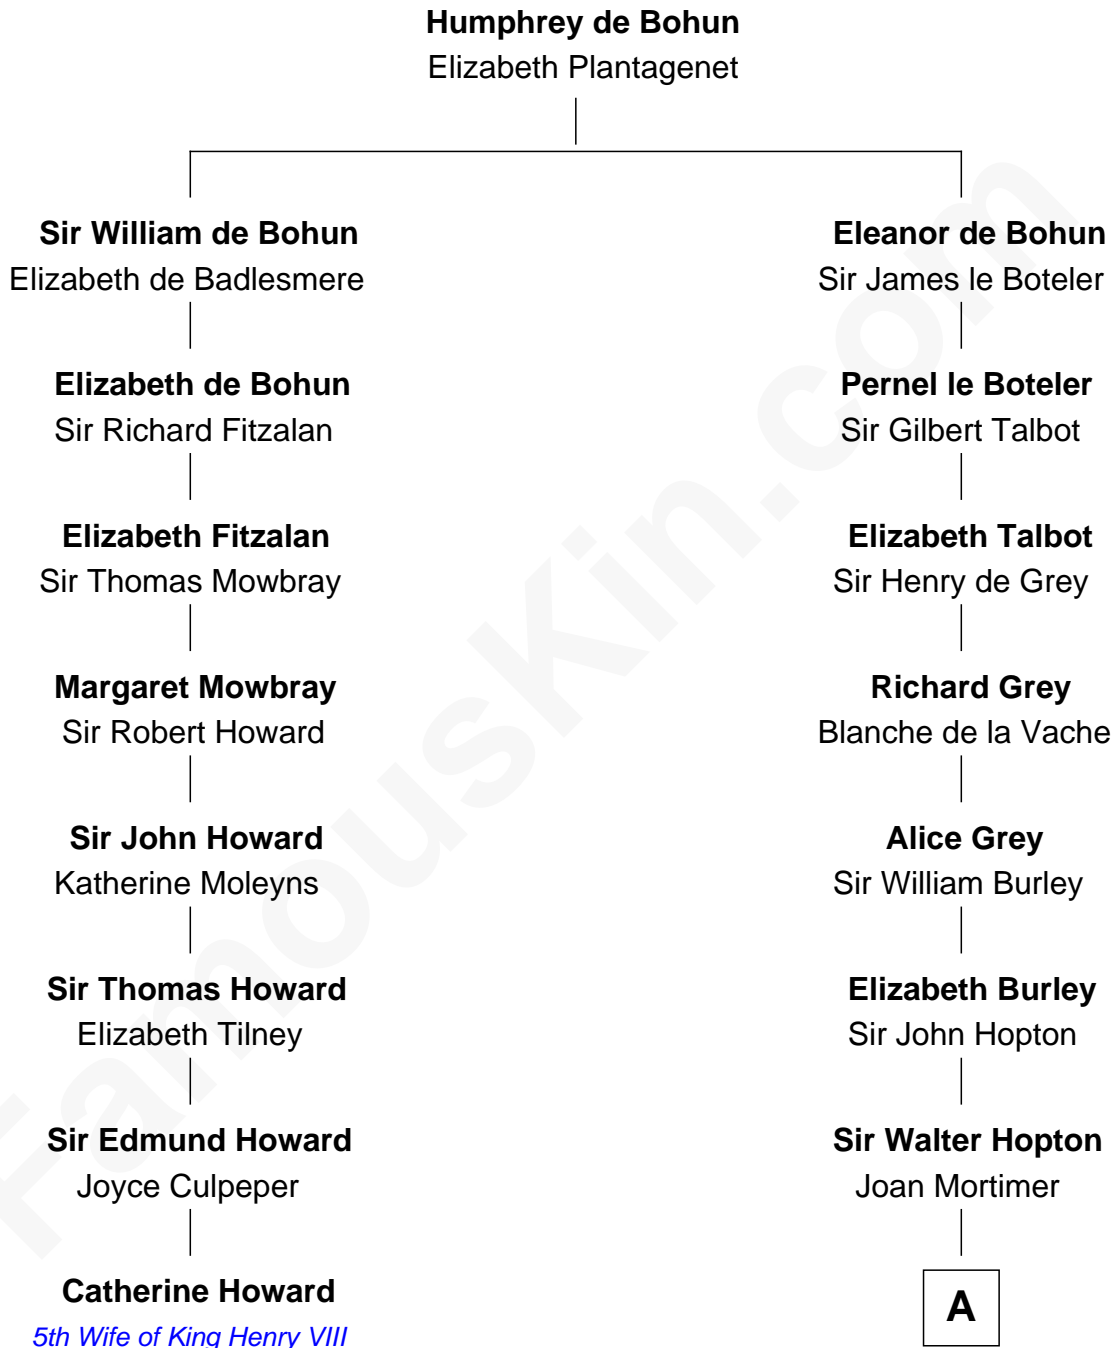

FamousKin.com

Relationship Chart of

Catherine Howard

5th Wife of King Henry VIII

7th cousin 7 times removed of

Richard More

(c1614 - c1696) Mayflower passenger 1620

MAYFLOWER

A

—
Sir Thomas Hopton

Eleanor Lucy

—
Elizabeth Hopton

Sir Roger Corbet

—
Jane Corbet

Thomas Cresset

—
Richard Cresset

Joan Wrottesley

—
Margaret Cresset

Thomas More

—
Jasper More

Elizabeth Smalley

—
Katherine More

Col. Samuel More

—
Richard More

Mayflower passenger 1620