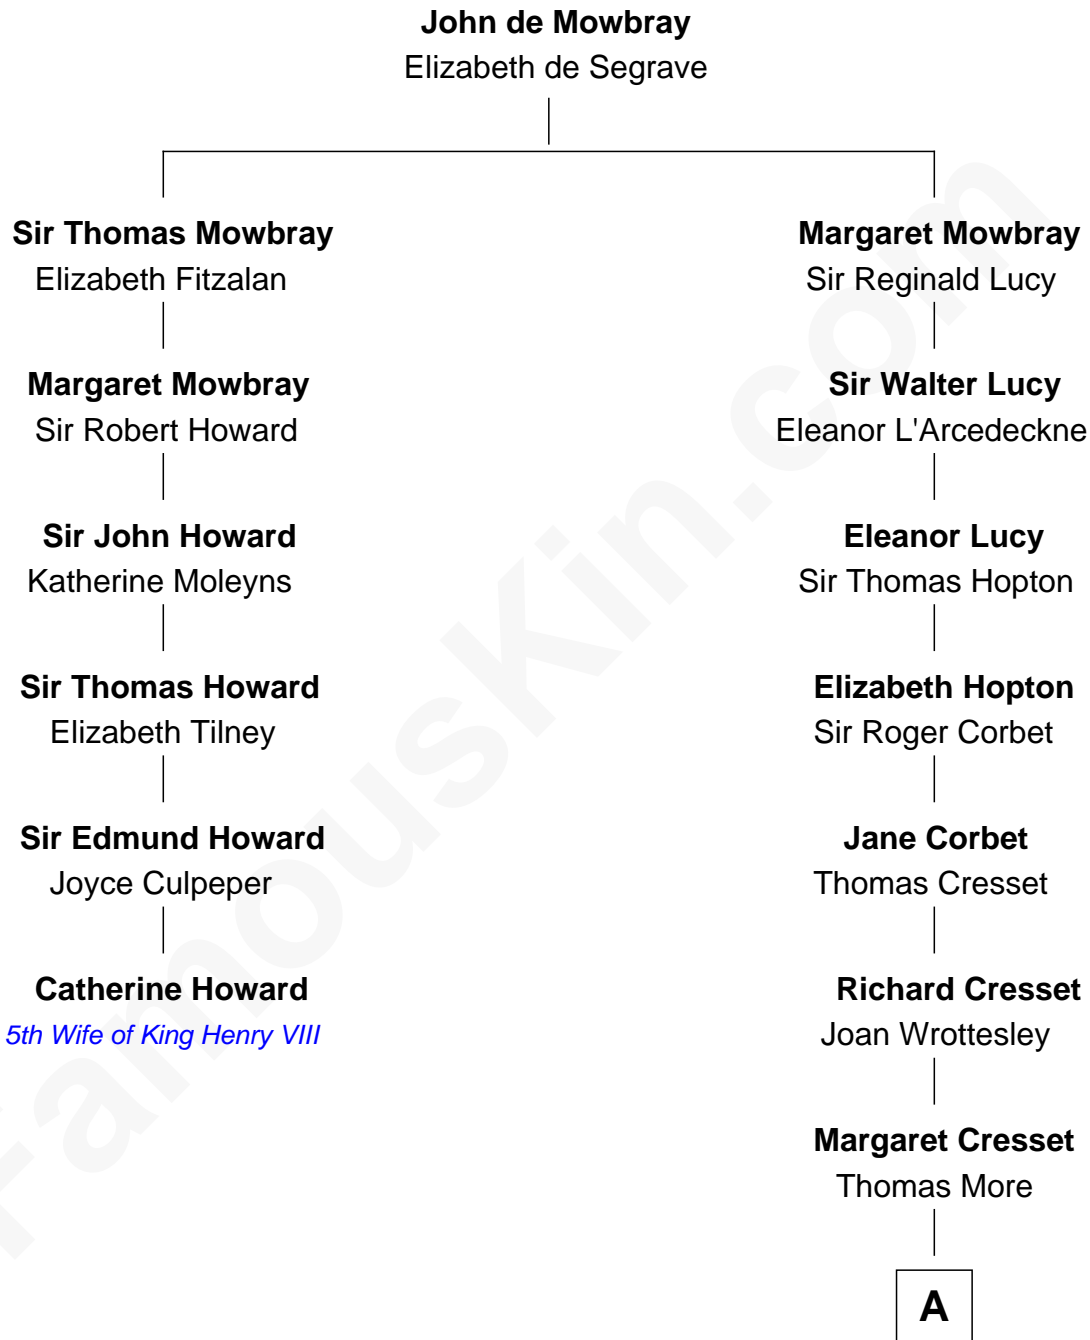

FamousKin.com

Relationship Chart of Catherine Howard

5th Wife of King Henry VIII

5th cousin 4 times removed of

Richard More

(c1614 - c1696) Mayflower passenger 1620

MAYFLOWER

A

—
Jasper More
Elizabeth Smalley

—
Katherine More
Col. Samuel More

—
Richard More
Mayflower passenger 1620

FamousKin.com