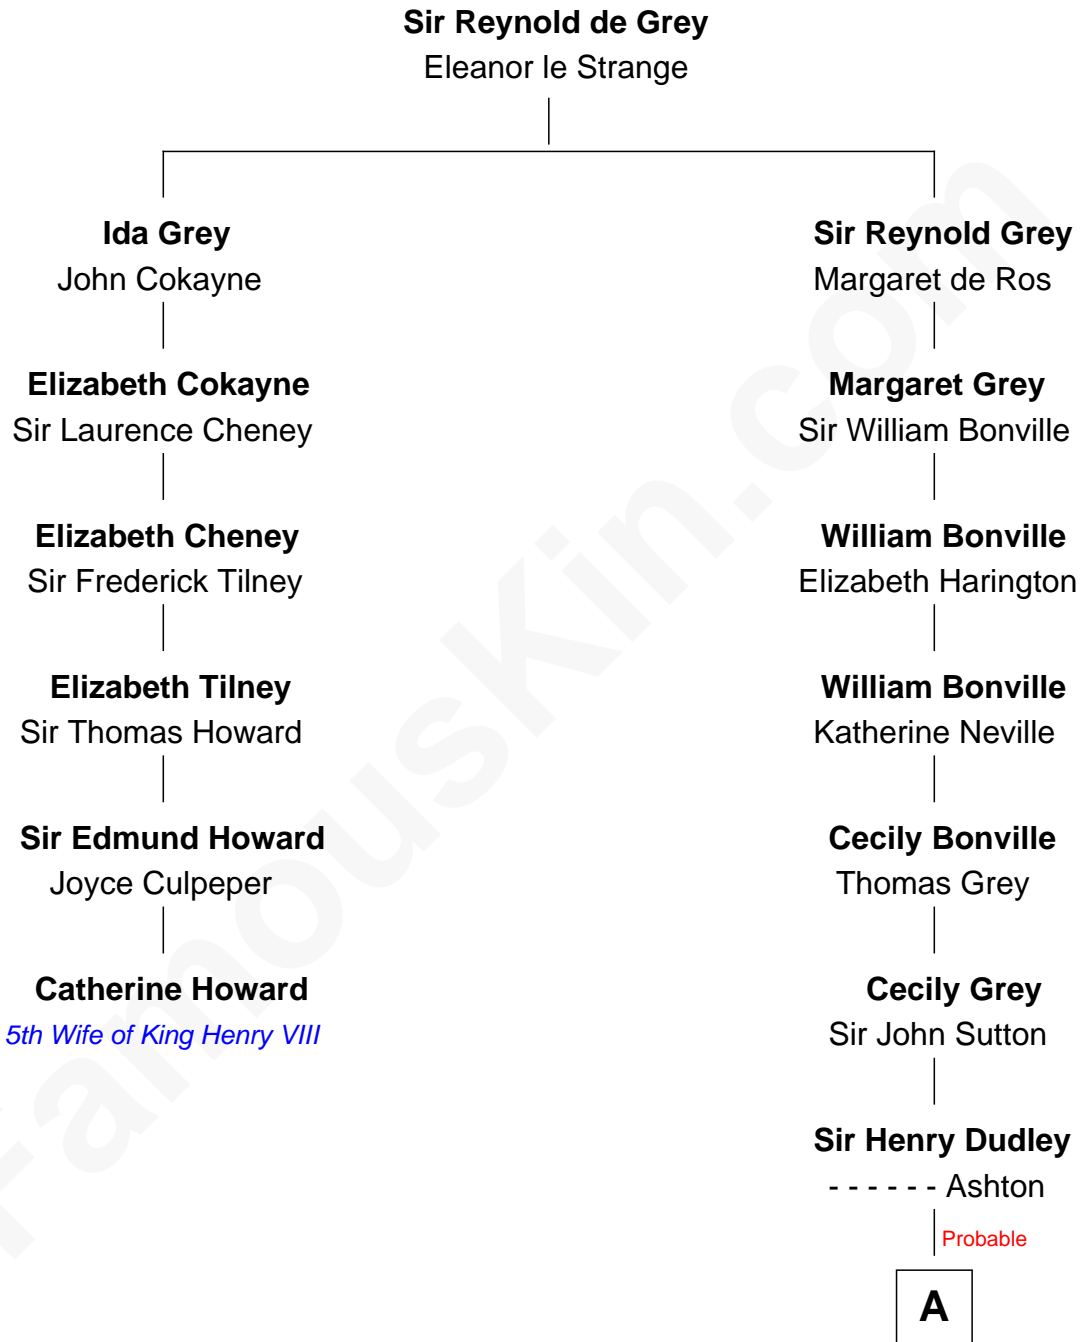

FamousKin.com

Relationship Chart of

Catherine Howard

5th Wife of King Henry VIII

5th cousin 8 times removed of

Bathsheba (Ruggles) Spooner

First woman executed for murder in U.S. by non-British government

A

Roger Dudley
Susanna Thorne

Gov. Thomas Dudley
Dorothy York

Mercy Dudley
Rev. John Woodbridge

Martha Woodbridge
Samuel Ruggles

Rev. Timothy Ruggles
Mary White

Timothy Dwight Ruggles
Bathsheba Bourne

Bathsheba (Ruggles) Spooner
First Woman Executed in U.S.