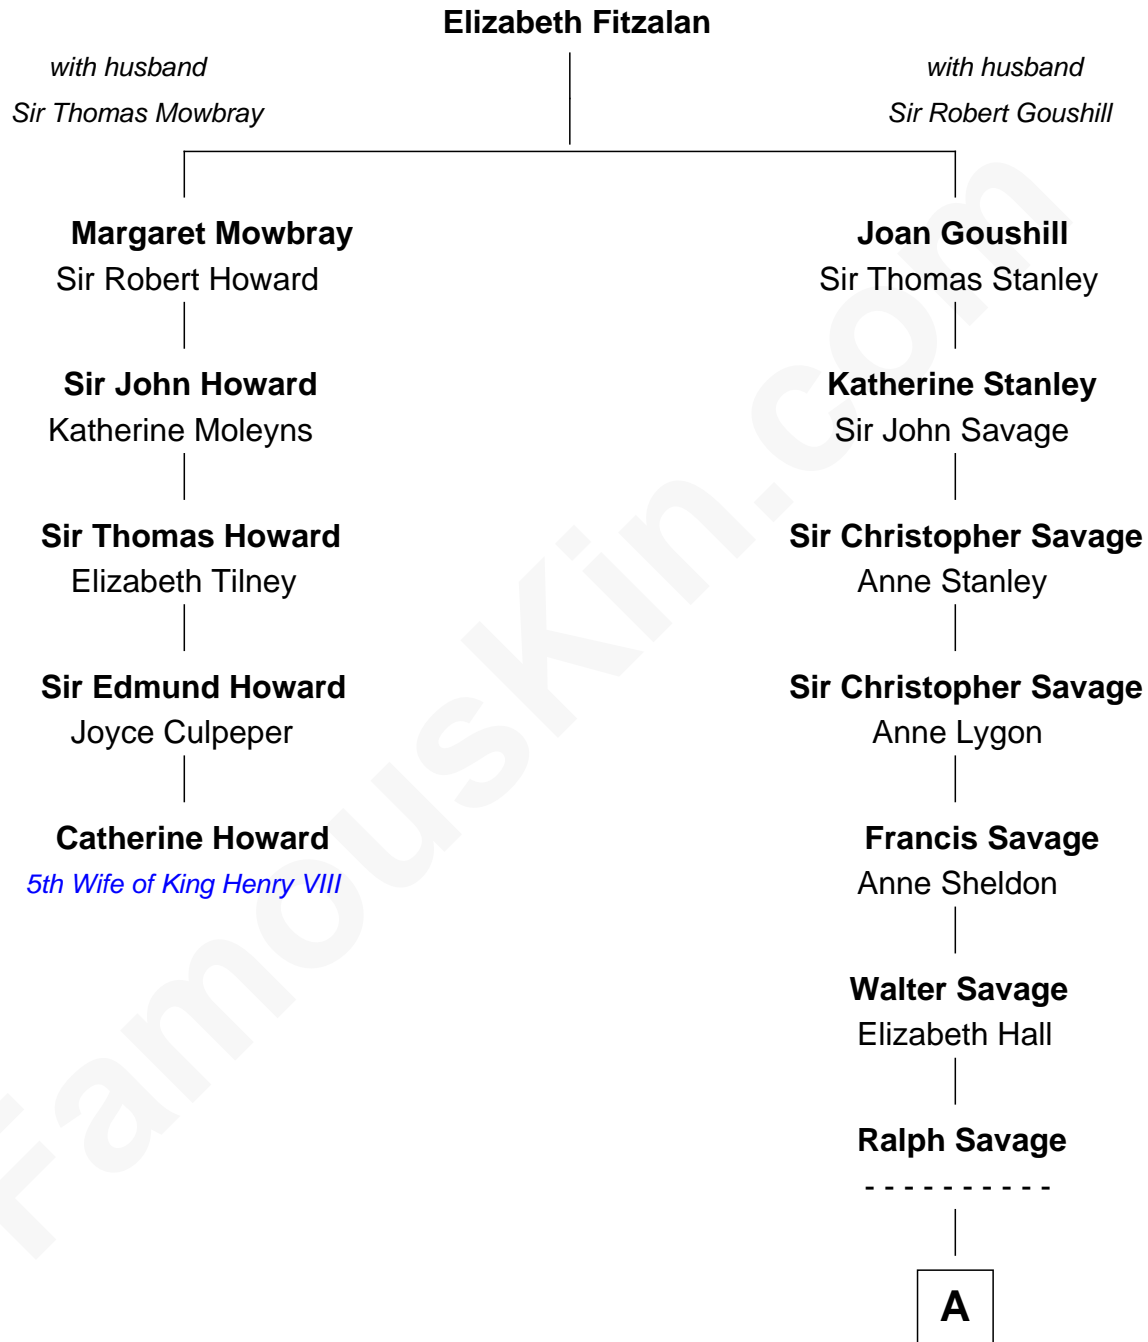

FamousKin.com Relationship Chart of

Catherine Howard

5th Wife of King Henry VIII

4th cousin 12 times removed of

Adlai Stevenson II

31st Governor of Illinois

A

Anthony Savage

Sarah Constable

Alice Savage

Francis Thornton

Col. Francis Thornton

Mary Taliaferro

Mildred Thornton

Dr. Thomas Walker

Peachy Walker