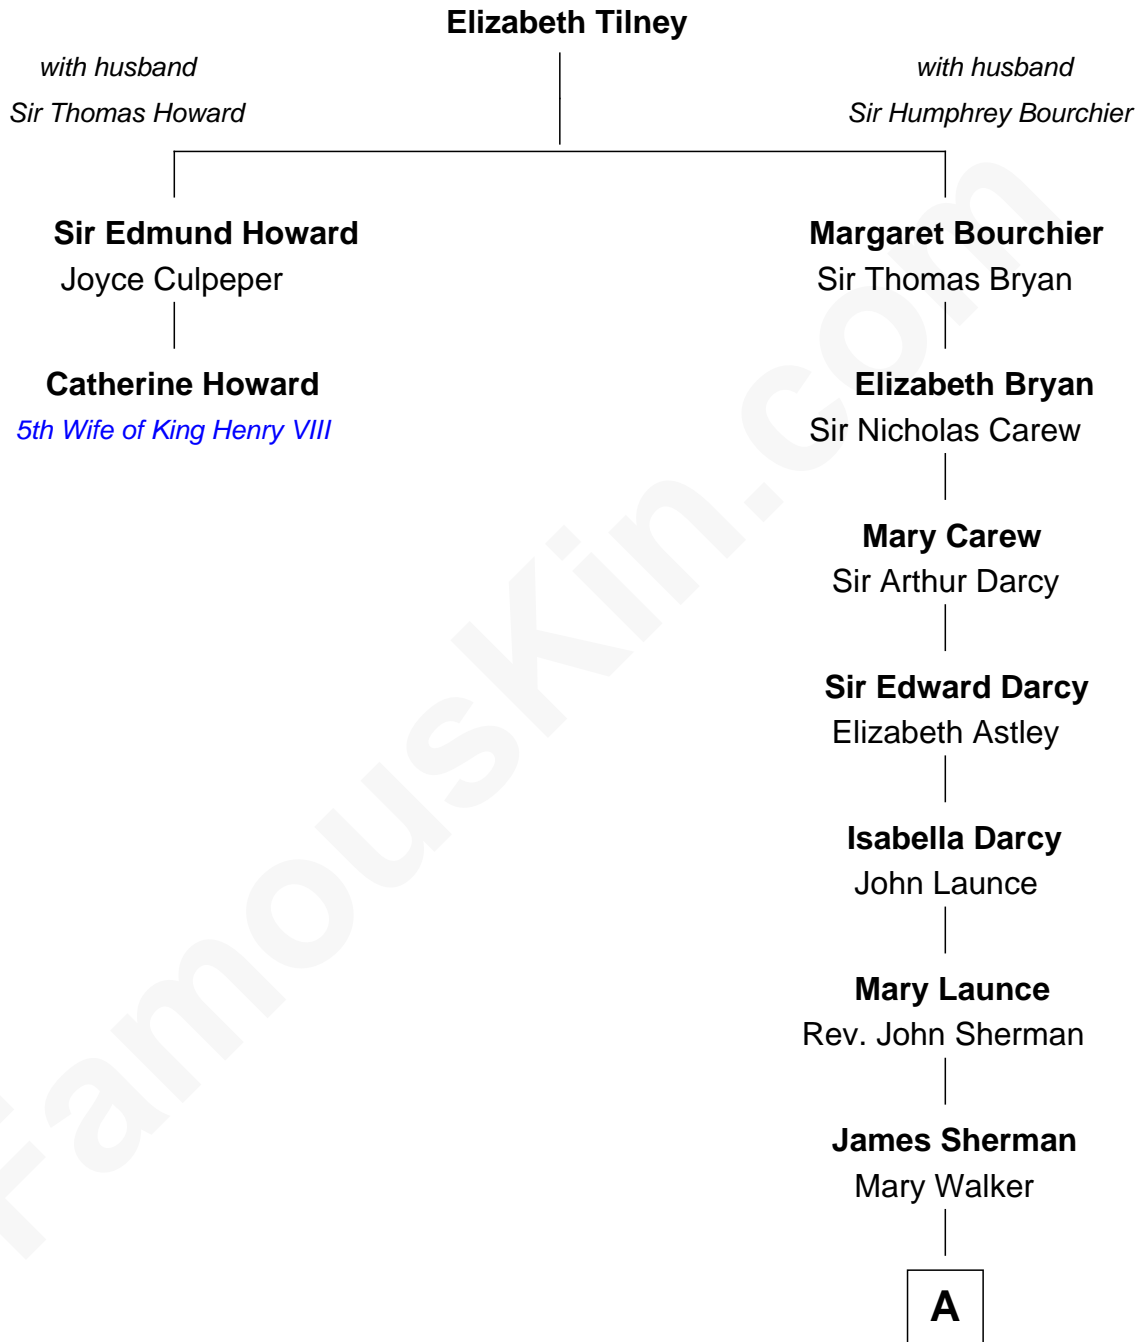

FamousKin.com Relationship Chart of

Catherine Howard

5th Wife of King Henry VIII

1st cousin 13 times removed of

Norman Rockwell

American Artist

A

John Sherman

Abigail Stone

Phineas Sherman

Elizabeth Morgan

Lemuel Sherman

Rose Blashfield

Jacob Sherman

Cafira Janes

Orilla Janes Sherman