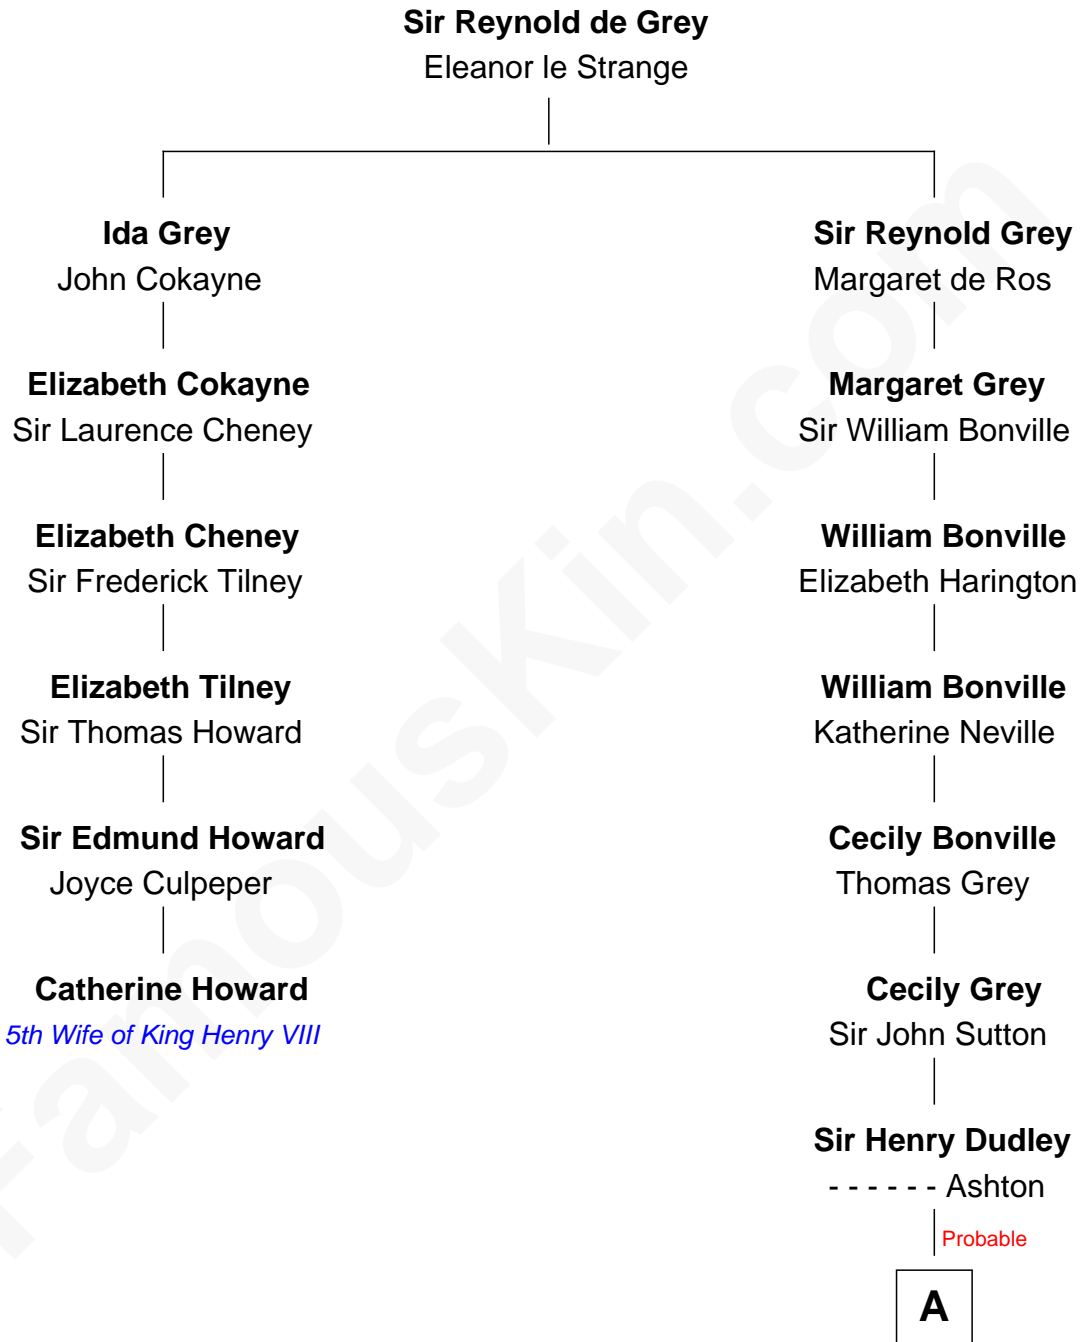

FamousKin.com

Relationship Chart of

Catherine Howard

5th Wife of King Henry VIII

5th cousin 9 times removed of

Nicholas Gilman

Signer of the U.S. Constitution